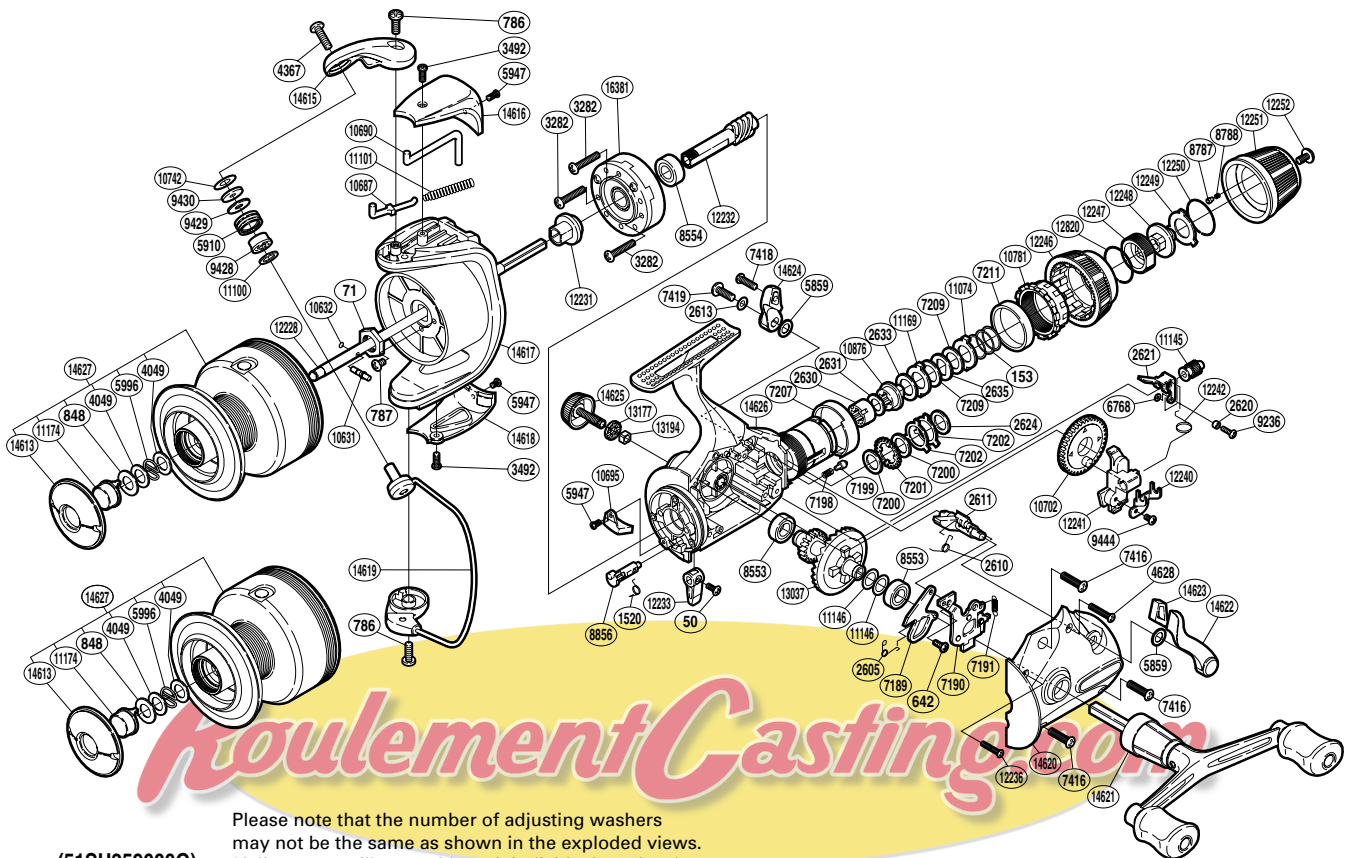

SHIMANO

TRIBAL

BTRTR-10000RA

Please note that the number of adjusting washers may not be the same as shown in the exploded views. (Adjustment will vary with each individual product.)

(51SH259000G)

Part No.	Description	Part No.	Description	Part No.	Description
RD 0050	Screw	RD 7201	Click Gear	RD12231	Rotor Spacer
RD 0071	Rotor Nut	RD 7202	Eared Washer	RD12232	Pinion Gear
RD 0153	Drag Coil Spring	RD 7207	Dial Spacer	RD12233	Anti-Reverse Lever
RD 0642	Screw	RD 7209	Drag Washer	RD12236	Screw
RD 0786	Screw	RD 7211	Dial Washer	RD12240	Oscillating Slider Retainer
RD 0787	Screw	RD 7416	Screw	RD12241	Oscillating Slider
RD 0848	Washer	RD 7418	Screw	RD12242	Clutch Shaft Spring
RD 1520	Anti-Reverse Cam Spring	RD 7419	Screw	RD12246	BaitRunner Tension Dial
RD 2605	Clutch Pawl Spring	RD 8553	Ball Bearing	RD12247	Pressure Screw B
RD 2610	Clutch Spring	RD 8554	Ball Bearing	RD12248	Pressure Screw A
RD 2611	BaitRunner Lever Shaft	RD 8787	Click Pin	RD12249	Click Plate
RD 2613	Lock Washer	RD 8788	Click Spring	RD12250	Click Plate Retainer
RD 2620	Screw Collar	RD 8856	Anti-Reverse Cam	RD12251	Drag Programmer
RD 2621	BaitRunner Clutch	RD 9236	Screw	RD12252	Screw
RD 2624	Drag Washer	RD 9428	Line Roller Bushing	RD12820	BaitRunner Tension Dial Retainer
RD 2630	Free Spool Tension Shaft	RD 9429	Line Roller Spacer	RD13037	Drive Gear
RD 2631	Drag Washer	RD 9430	Line Roller Washer	RD13177	Handle Screw Cap Spacer
RD 2633	Drag Washer	RD 9444	Screw	RD13194	Handle Screw Lock
RD 2635	Key Washer	RD10631	Main Shaft Pin	RD14613	Push Button Collar
RD 3282	Screw	RD10632	O Ring	RD14615	Bail Arm
RD 3492	Screw	RD10687	Bail Spring Guide A	RD14616	Bail Spring Cover
RD 4049	Washer	RD10690	Bail Trip Lever	RD14617	Rotor
RD 4367	Screw	RD10695	Bail Trip Strike	RD14618	Bail Hold Support Guard
RD 4628	Screw	RD10702	Oscillating Gear	RD14619	Bail Assembly
RD 5859	Spacer	RD10742	Spacer	RD14620	Side Cover
RD 5910	Line Roller	RD10781	BaitRunner Tension Screw	RD14621	Double Paddle Handle Assembly
RD 5947	Screw	RD10876	Drag Shaft	RD14622	BaitRunner Lever Arm L
RD 5996	Locking Spring	RD11074	Eared Washer	RD14623	BaitRunner Lever Bridge
RD 6768	Spacer	RD11100	Washer	RD14624	BaitRunner Lever Arm R
RD 7189	Clutch Pawl	RD11101	Bail Spring	RD14625	Handle Screw Cap
RD 7190	Clutch Plate Assembly	RD11145	Clutch Shaft	RD14626	Body
RD 7191	BaitRunner Click Spring	RD11146	Washer	RD14627	Spool Assembly
RD 7198	Dial Click Spring	RD11169	Eared Washer	RD16381	Roller Clutch Assembly
RD 7199	Dial Click Shoe	RD11174	Push Button		
RD 7200	Drag Washer	RD12228	Main Shaft		