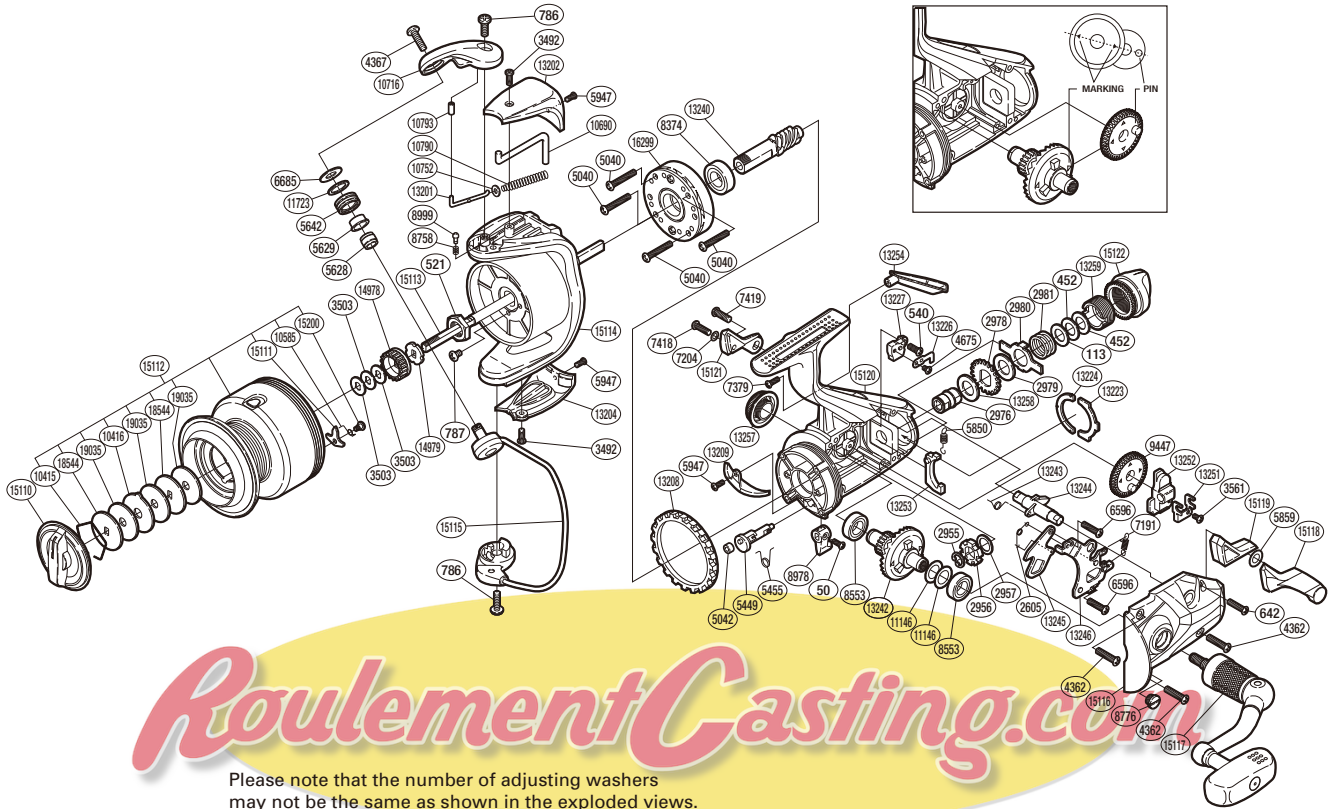

SHIMANO

BAITRUNNER

BTR-6000OC

Please note that the number of adjusting washers may not be the same as shown in the exploded views. (Adjustment will vary with each individual product.)

(51SH306000S)

Part No.	Description	Part No.	Description	Part No.	Description
RD 0050	Screw	RD 6596	Screw	RD13240	Pinion Gear
RD 0113	Washer	RD 6685	Line Roller Washer	RD13242	Drive Gear
RD 0452	Washer	RD 7191	Baitrunner Click Spring	RD13243	Clutch Spring
RD 0521	Rotor Nut	RD 7204	Lock Washer	RD13244	Baitrunner Lever Shaft
RD 0540	Screw	RD 7418	Screw	RD13245	Clutch Pawl
RD 0642	Screw	RD 7419	Screw	RD13246	Clutch Plate Assembly
RD 0786	Screw	RD 8374	Ball Bearing	RD13251	Oscillating Slider Retainer
RD 0787	Screw	RD 8553	Ball Bearing	RD13252	Oscillating Slider
RD 2605	Clutch Pawl Spring	RD 8758	Click Spring	RD13253	Baitrunner Pawl
RD 2955	C Lock	RD 8776	Oil Cap	RD13254	Body I.D. Plate
RD 2956	Baitrunner Ratchet	RD 8978	Anti-Reverse Lever	RD13257	Handle Screw Cap
RD 2957	Spacer	RD 8999	Click Pin	RD13258	Free Spool Tension Washer
RD 2976	Free Spool Tension Shaft	RD 9379	Screw	RD13259	Free Spool Tension Screw
RD 2978	Click Gear	RD 9447	Oscillating Gear	RD14978	Spool Support A
RD 2979	Free Spool Tension Washer	RD10415	Drag Washers Retainer	RD14979	Spool Support B
RD 2980	Eared Washer	RD10416	Eared Washer	RD15110	Drag Knob
RD 2981	Free Spool Tension Spring	RD10585	Click Spring	RD15111	Drag Click
RD 3492	Screw	RD10690	Bail Trip Lever	RD15112	Spool Assembly
RD 3503	Spool Washer	RD10716	Bail Arm	RD15113	Main Shaft
RD 3561	Screw	RD10752	Spring Guide A Support	RD15114	Rotor
RD 4362	Screw	RD10790	Bail Spring	RD15115	Bail Assembly
RD 4367	Screw	RD10793	Bail Arm Collar	RD15116	Side Cover
RD 4675	Screw	RD11146	Washer	RD15117	Handle Assembly
RD 5040	Screw	RD11723	Line Roller Spacer	RD15118	Baitrunner Lever Arm L
RD 5042	Anti-Reverse Cam Ring	RD13201	Bail Spring Guide A	RD15119	Baitrunner Lever Bridge
RD 5449	Anti-Reverse Cam	RD13202	Bail Spring Cover	RD15120	Body
RD 5455	Anti-Reverse Cam Spring	RD13204	Bail Hold Support Guard	RD15121	Baitrunner Lever Arm R
RD 5628	Line Roller Collar	RD13208	Friction Ring	RD15122	Baitrunner Tension Dial
RD 5629	Line Roller Bushing	RD13209	Bail Trip Strike	RD15200	Screw
RD 5642	Line Roller	RD13223	Dial Retainer	RD16299	Roller Clutch Assembly
RD 5850	Baitrunner Pawl Spring	RD13224	Dial Retainer B	RD18544	Key Washer
RD 5859	Spacer	RD13226	Dial Click	RD19035	Drag Washer
RD 5947	Screw	RD13227	Baitrunner Pawl Guide		