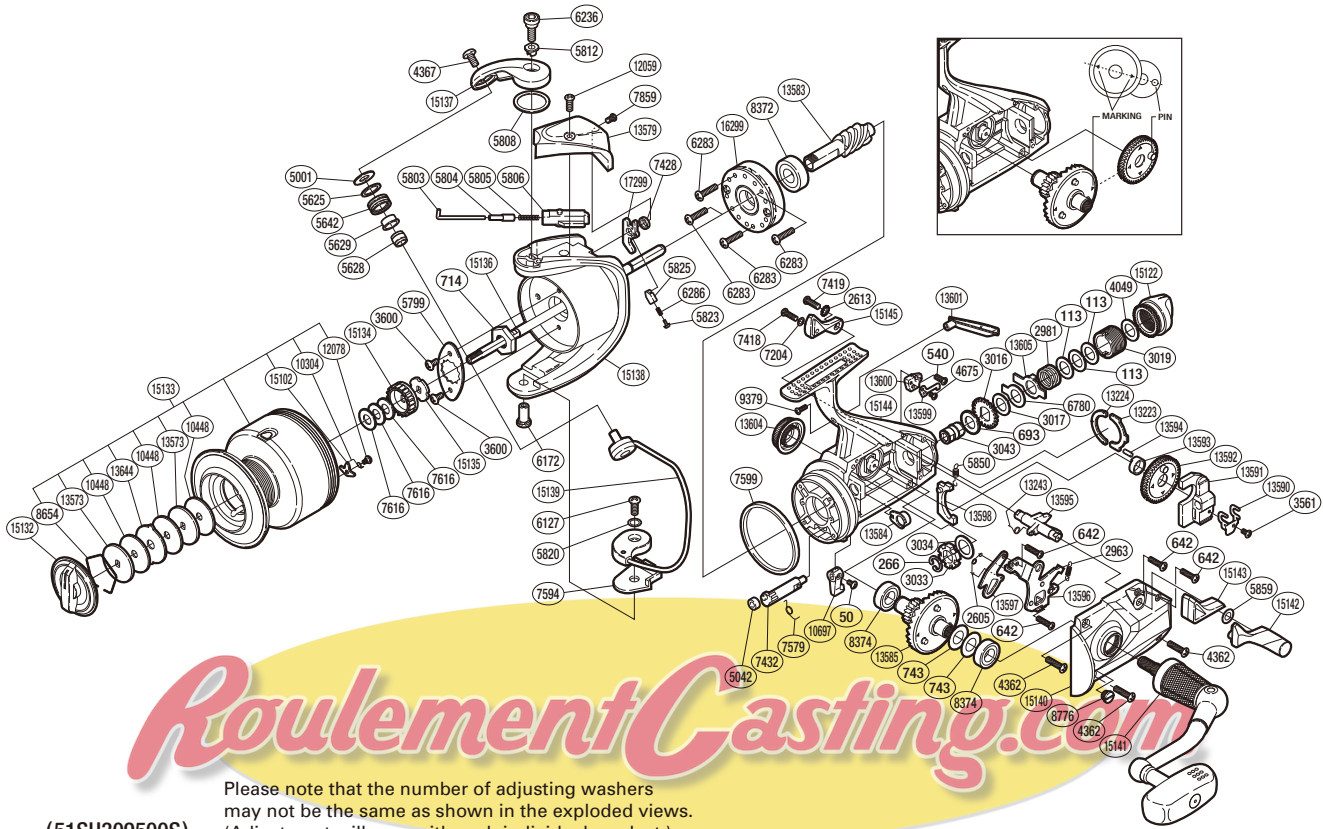

SHIMANO

BAITRUNNER

BTR-12000OC

Please note that the number of adjusting washers may not be the same as shown in the exploded views. (Adjustment will vary with each individual product.)

(151SH309500S)

Part No.	Description	Part No.	Description	Part No.	Description
RD 0050	Screw	RD 5820	Spacer	RD13583	Pinion Gear
RD 0113	Washer	RD 5823	Lever Spring Guide A	RD13584	Pinion Gear Bushing
RD 0266	C Lock	RD 5825	Lever Spring Guide B	RD13585	Drive Gear
RD 0540	Screw	RD 5850	BaitRunner Pawl Spring	RD13590	Oscillating Slider Retainer
RD 0642	Screw	RD 5859	Spacer	RD13591	Oscillating Slider
RD 0693	Free Spool Tension Washer	RD 6127	Screw	RD13592	Oscillating Gear
RD 0714	Rotor Nut	RD 6172	Bail Hold Support Shaft	RD13593	Oscillating Gear Bushing
RD 0743	Washer	RD 6236	Screw	RD13594	E Pin
RD 2605	Clutch Pawl Spring	RD 6283	Screw	RD13595	BaitRunner Lever Shaft
RD 2963	BaitRunner Click Spring	RD 6286	Bail Trip Lever Spring	RD13596	Clutch Plate Assembly
RD 2981	Free Spool Tension Spring	RD 6780	Single Eared Washer	RD13597	Clutch Pawl
RD 3016	Click Gear	RD 7204	Lock Washer	RD13598	BaitRunner Pawl
RD 3017	Free Spool Tension Washer	RD 7418	Screw	RD13599	Dial Click
RD 3019	Free Spool Tension Screw	RD 7419	Screw	RD13600	BaitRunner Pawl Guide
RD 3033	BaitRunner Ratchet	RD 7428	Bail Trip Lever Washer	RD13601	Body I.D. Plate
RD 3034	Spacer	RD 7432	Anti-Reverse Cam	RD13604	Handle Screw Cap
RD 3043	Free Spool Tension Shaft	RD 7579	Anti-Reverse Cam Spring	RD13605	Eared Washer
RD 3561	Screw	RD 7594	Bail Hold Support Spacer	RD13644	Eared Washer
RD 3600	Screw	RD 7599	Friction Ring	RD15102	Drag Click
RD 4049	Washer	RD 7616	Spool Washer	RD15122	BaitRunner Tension Dial
RD 4362	Screw	RD 7859	Screw	RD15132	Drag Knob
RD 4367	Screw	RD 8372	Ball Bearing	RD15133	Spool Assembly
RD 4675	Screw	RD 8374	Ball Bearing	RD15134	Spool Support A
RD 5001	Line Roller Washer	RD 8654	Drag Washers Retainer	RD15135	Spool Support B
RD 5042	Anti-Reverse Cam Ring	RD 8776	Oil Cap	RD15136	Main Shaft
RD 5625	Line Roller Spacer	RD 9379	Screw	RD15137	Bail Arm
RD 5628	Line Roller Collar	RD10304	Click Spring	RD15138	Rotor
RD 5629	Line Roller Bushing	RD10448	Drag Washer	RD15139	Bail Assembly
RD 5642	Line Roller	RD10697	Anti-Reverse Lever	RD15140	Side Cover
RD 5799	Rotor Nut Retainer	RD12059	Screw	RD15141	Handle Assembly
RD 5803	Bail Spring Guide A	RD12078	Screw	RD15142	BaitRunner Lever Arm L
RD 5804	Spring Guide A Support	RD13223	Dial Retainer	RD15143	BaitRunner Lever Bridge
RD 5805	Bail Spring	RD13224	Dial Retainer B	RD15144	Body
RD 5806	Bail Spring Guide B	RD13243	Clutch Spring	RD15145	BaitRunner Lever Arm R
RD 5808	Washer	RD13573	Key Washer	RD16299	Roller Clutch Assembly
RD 5812	Screw Collar	RD13579	Bail Spring Cover	RD17299	Bail Trip Lever