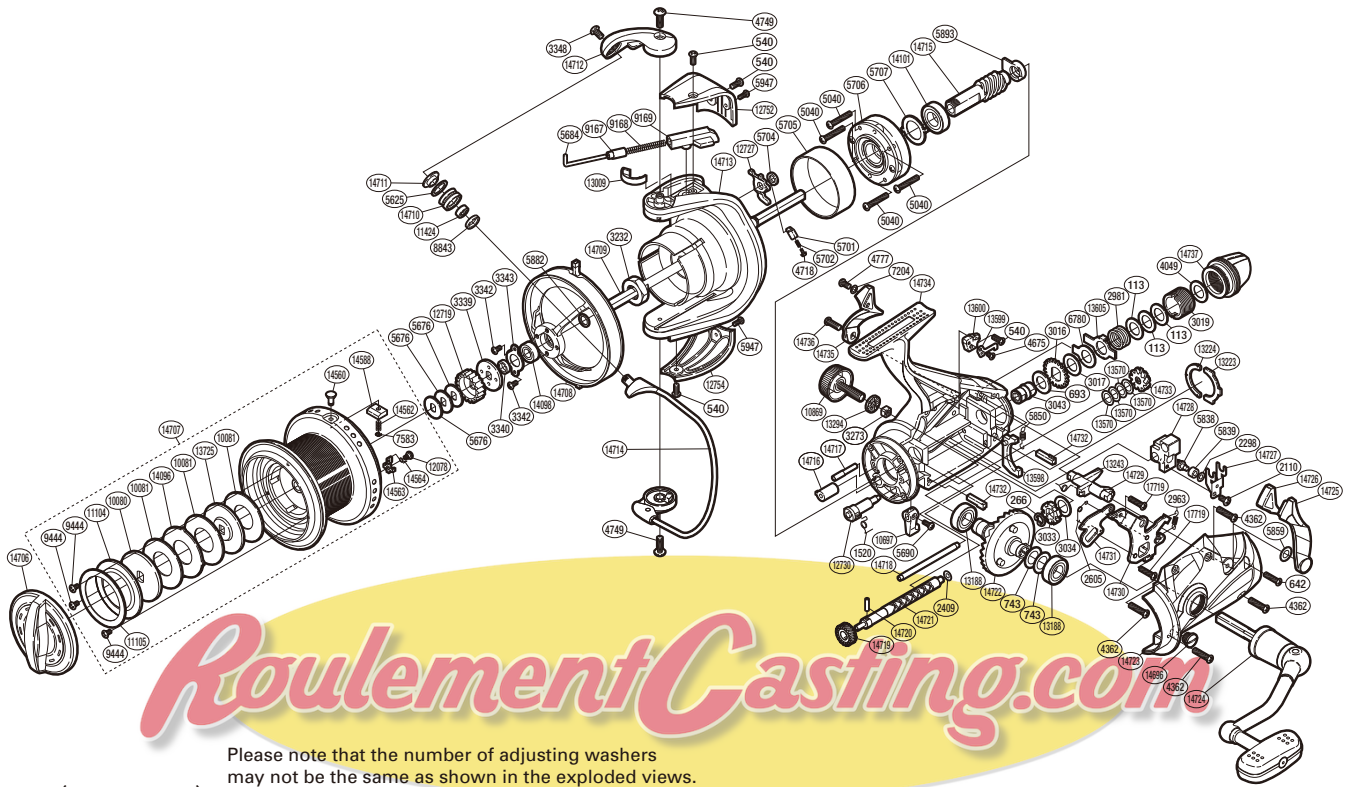

SHIMANO

BIG BAITRUNNER SA-RB

BBTRXT-ALC

Please note that the number of adjusting washers may not be the same as shown in the exploded views.

(51SH229000G) (Adjustment will vary with each individual product.)