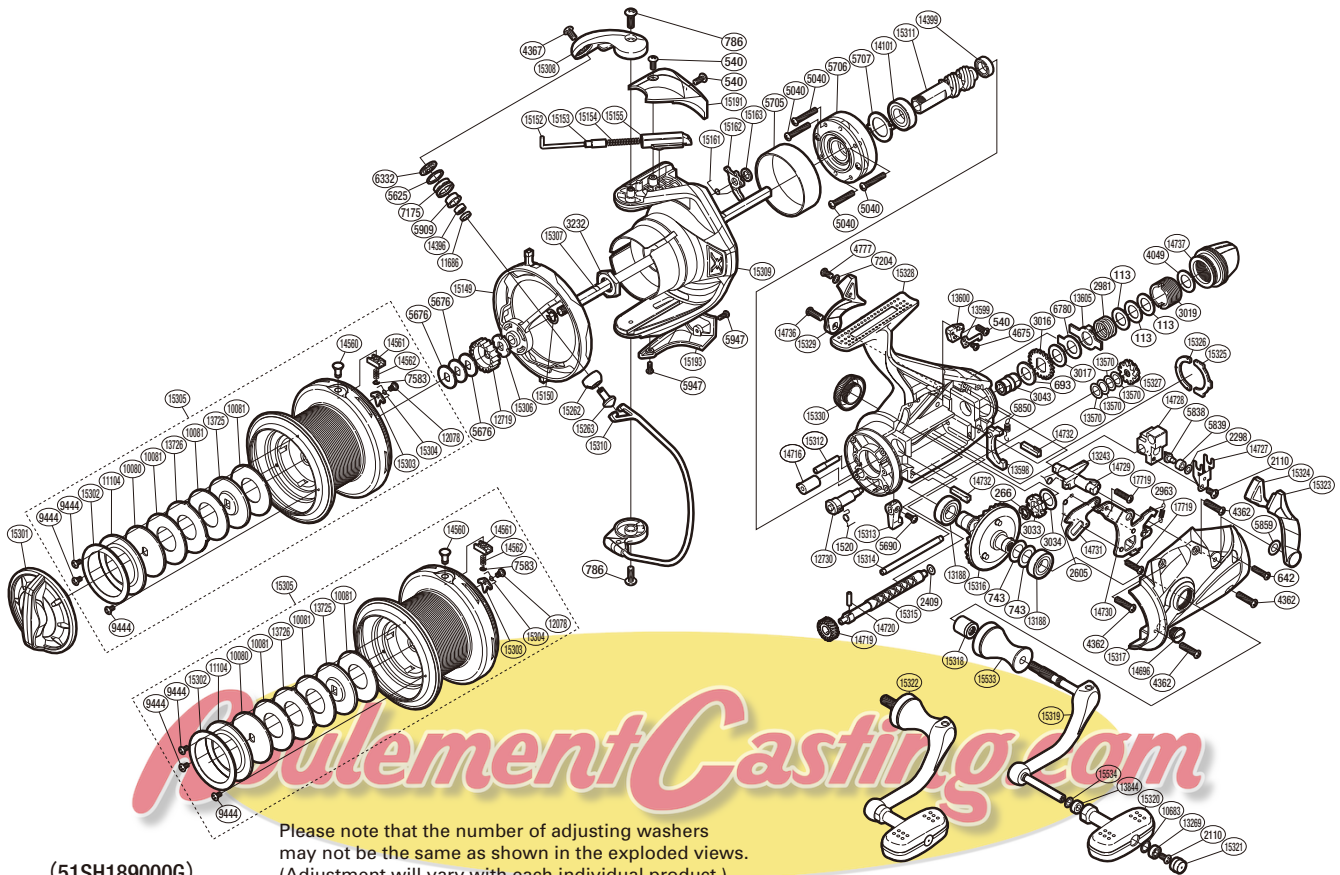

SHIMANO

BIG BAITRUNNER CI4+ SA-RB BBTRCI4+XTR-ALC

(51SH189000G)

Please note that the number of adjusting washers may not be the same as shown in the exploded views. (Adjustment will vary with each individual product.)