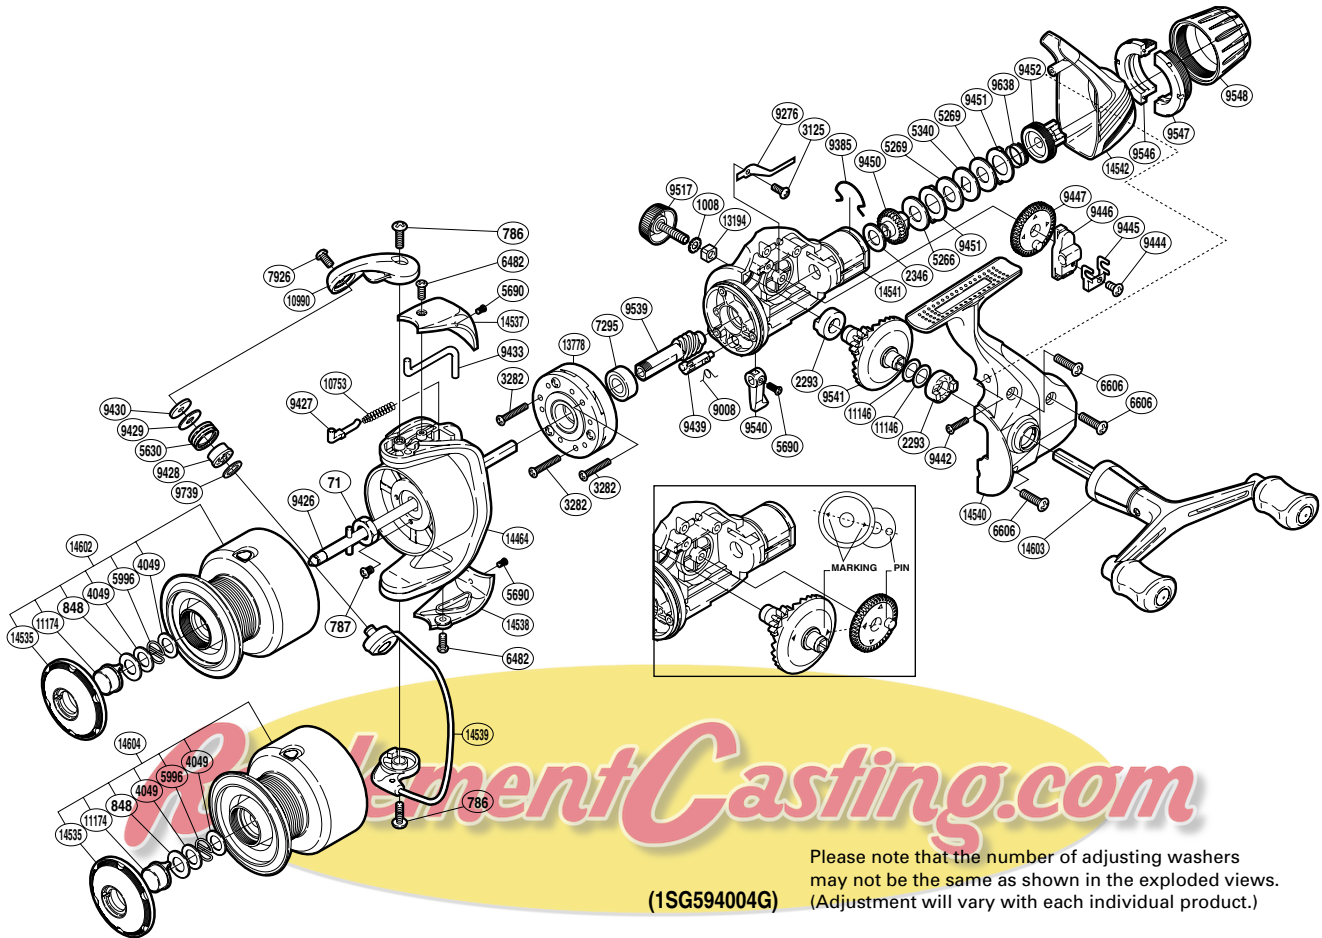

# SHIMANO

## ALIVIO

### ALV-4000RCDH

Part No.	Description	Part No.	Description	Part No.	Description
RD 0071	Rotor Nut	RD 9385	Hold Click Spring	RD 9548	Drag Programmer A
RD 0786	Screw	RD 9426	Main Shaft	RD 9638	Drag Coil Spring
RD 0787	Screw	RD 9427	Bail Spring Guide	RD 9739	Bearing Spacer
RD 0848	Washer	RD 9428	Line Roller Bushing	RD10753	Bail Spring
RD 1008	Handle Lock Washer	RD 9429	Line Roller Spacer	RD10990	Bail Arm
RD 2293	Drive Gear Bushing	RD 9430	Line Roller Washer	RD11146	Washer
RD 2346	Drag Washer	RD 9433	Bail Trip Lever	RD11174	Push Button
RD 3125	Screw	RD 9439	Anti-Reverse Cam	RD13194	Handle Screw Lock
RD 3282	Screw	RD 9442	Screw	RD13778	Roller Clutch Assembly
RD 4049	Washer	RD 9444	Slider Retainer Screw	RD14464	Rotor
RD 5266	Drag Washer	RD 9445	Oscillating Slider Retainer	RD14535	Push Button Collar
RD 5269	Drag Washer	RD 9446	Oscillating Slider	RD14537	Bail Spring Cover
RD 5340	Key Washer	RD 9447	Oscillating Gear	RD14538	Bail Hold Support Guard
RD 5630	Line Roller	RD 9450	Drag Shaft	RD14539	Bail Assembly
RD 5690	Screw	RD 9451	Eared Washer	RD14540	Side Cover
RD 5996	Locking Spring	RD 9452	Pressure Screw	RD14541	Body
RD 6482	Screw	RD 9517	Handle Screw Cap	RD14542	Rear Protector
RD 6606	Screw	RD 9539	Pinion Gear	RD14602	Spool Assembly
RD 7295	Ball Bearing	RD 9540	Anti-Reverse Lever	RD14603	Double Paddle Handle Assembly
RD 7926	Screw	RD 9541	Drive Gear		
RD 9008	Anti-Reverse Cam Spring	RD 9546	Drag Programmer B1		
RD 9276	Drag Click	RD 9547	Drag Programmer B2	RD14604	Spare Spool Assembly