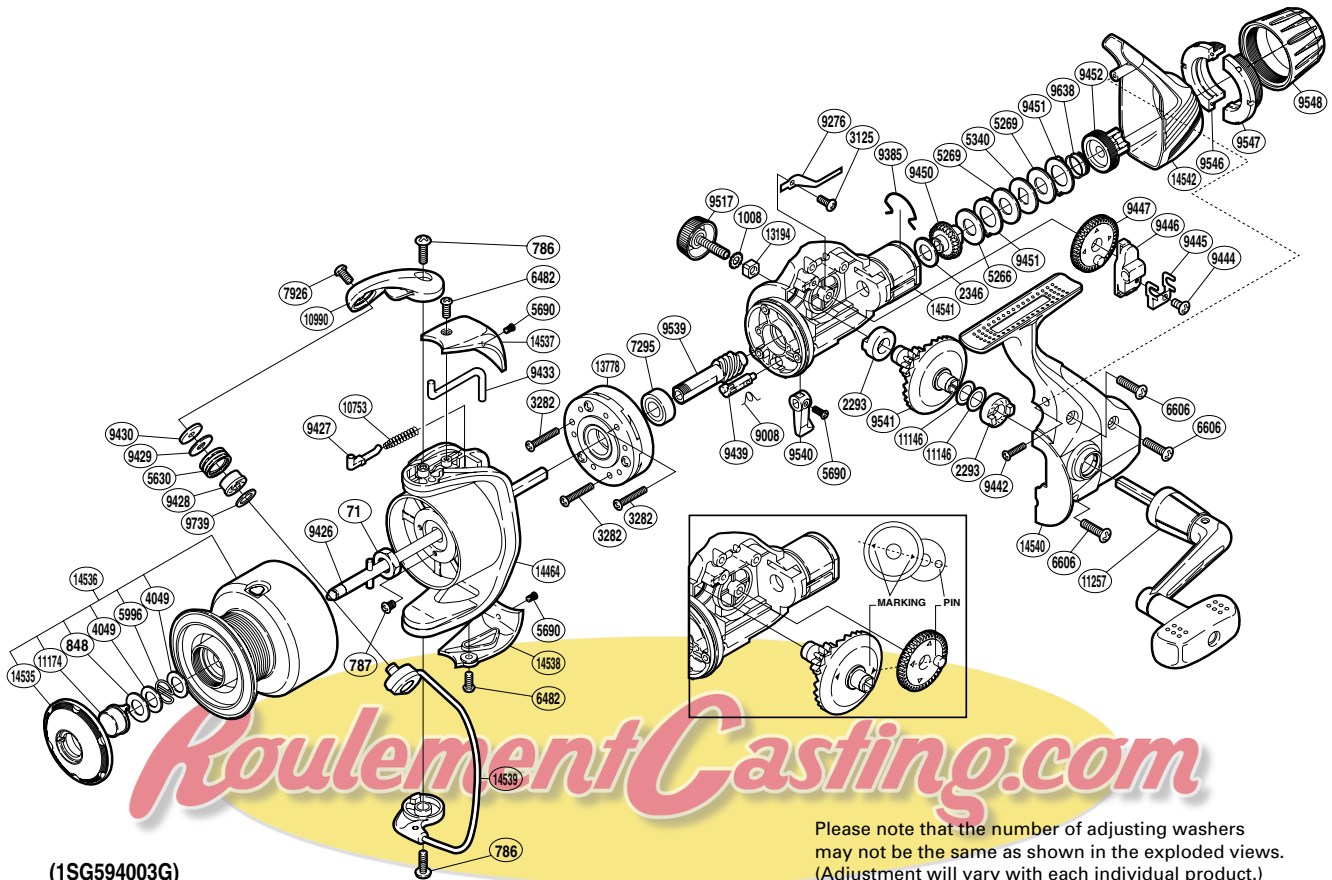

SHIMANO

ALIVIO

ALV-4000RC

(1SG594003G)

Part No.	Description	Part No.	Description	Part No.	Description
RD 0071	Rotor Nut	RD 9276	Drag Click	RD 9546	Drag Programmer B1
RD 0786	Screw	RD 9385	Hold Click Spring	RD 9547	Drag Programmer B2
RD 0787	Screw	RD 9426	Main Shaft	RD 9548	Drag Programmer A
RD 0848	Washer	RD 9427	Bail Spring Guide	RD 9638	Drag Coil Spring
RD 1008	Handle Lock Washer	RD 9428	Line Roller Bushing	RD 9739	Bearing Spacer
RD 2293	Drive Gear Bushing	RD 9429	Line Roller Spacer	RD10753	Bail Spring
RD 2346	Drag Washer	RD 9430	Line Roller Washer	RD10990	Bail Arm
RD 3125	Screw	RD 9433	Bail Trip Lever	RD11146	Washer
RD 3282	Screw	RD 9439	Anti-Reverse Cam	RD11174	Push Button
RD 4049	Washer	RD 9442	Screw	RD11257	Handle Assembly
RD 5266	Drag Washer	RD 9444	Slider Retainer Screw	RD13194	Handle Screw Lock
RD 5269	Drag Washer	RD 9445	Oscillating Slider Retainer	RD13778	Roller Clutch Assembly
RD 5340	Key Washer	RD 9446	Oscillating Slider	RD14464	Rotor
RD 5630	Line Roller	RD 9447	Oscillating Gear	RD14535	Push Button Collar
RD 5690	Screw	RD 9450	Drag Shaft	RD14536	Spool Assembly
RD 5996	Locking Spring	RD 9451	Eared Washer	RD14537	Bail Spring Cover
RD 6482	Screw	RD 9452	Pressure Screw	RD14538	Bail Hold Support Guard
RD 6606	Screw	RD 9517	Handle Screw Cap	RD14539	Bail Assembly
RD 7295	Ball Bearing	RD 9539	Pinion Gear	RD14540	Side Cover
RD 7926	Screw	RD 9540	Anti-Reverse Lever	RD14541	Body
RD 9008	Anti-Reverse Cam Spring	RD 9541	Drive Gear	RD14542	Rear Protector

(240616)