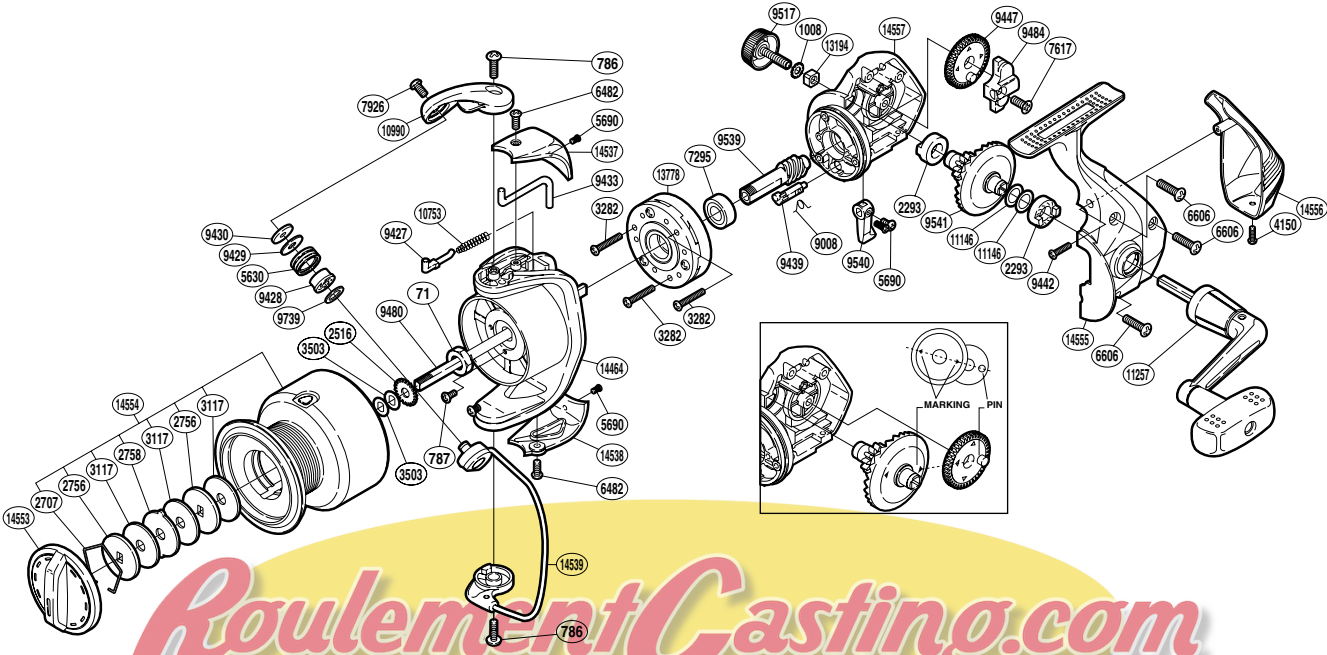

# SHIMANO

### ALV-4000FC

(1SG704003G)

Please note that the number of adjusting washers may not be the same as shown in the exploded views. (Adjustment will vary with each individual product.)

Part No.	Description	Part No.	Description	Part No.	Description
RD 0071	Rotor Nut	RD 7295	Ball Bearing	RD 9541	Drive Gear
RD 0786	Screw	RD 7617	Screw	RD 9739	Bearing Spacer
RD 0787	Screw	RD 7926	Screw	RD10753	Bail Spring
RD 1008	Handle Lock Washer	RD 9008	Anti-Reverse Cam Spring	RD10990	Bail Arm
RD 2293	Drive Gear Bushing	RD 9427	Bail Spring Guide	RD11146	Washer
RD 2516	Spool Support	RD 9428	Line Roller Bushing	RD11257	Handle Assembly
RD 2707	Drag Washers Retainer	RD 9429	Line Roller Spacer	RD13194	Handle Screw Lock
RD 2756	Key Washer	RD 9430	Line Roller Washer	RD13778	Roller Clutch Assembly
RD 2758	Eared Washer	RD 9433	Bail Trip Lever	RD14464	Rotor
RD 3117	Drag Washer	RD 9439	Anti-Reverse Cam	RD14537	Bail Spring Cover
RD 3282	Screw	RD 9442	Screw	RD14538	Bail Hold Support Guard
RD 3503	Spool Washer	RD 9447	Oscillating Gear	RD14539	Bail Assembly
RD 4150	Screw	RD 9480	Main Shaft	RD14553	Drag Knob
RD 5630	Line Roller	RD 9484	Oscillating Slider	RD14554	Spool Assembly
RD 5690	Screw	RD 9517	Handle Screw Cap	RD14555	Side Cover
RD 6482	Screw	RD 9539	Pinion Gear	RD14556	Rear Protector
RD 6606	Screw	RD 9540	Anti-Reverse Lever	RD14557	Body