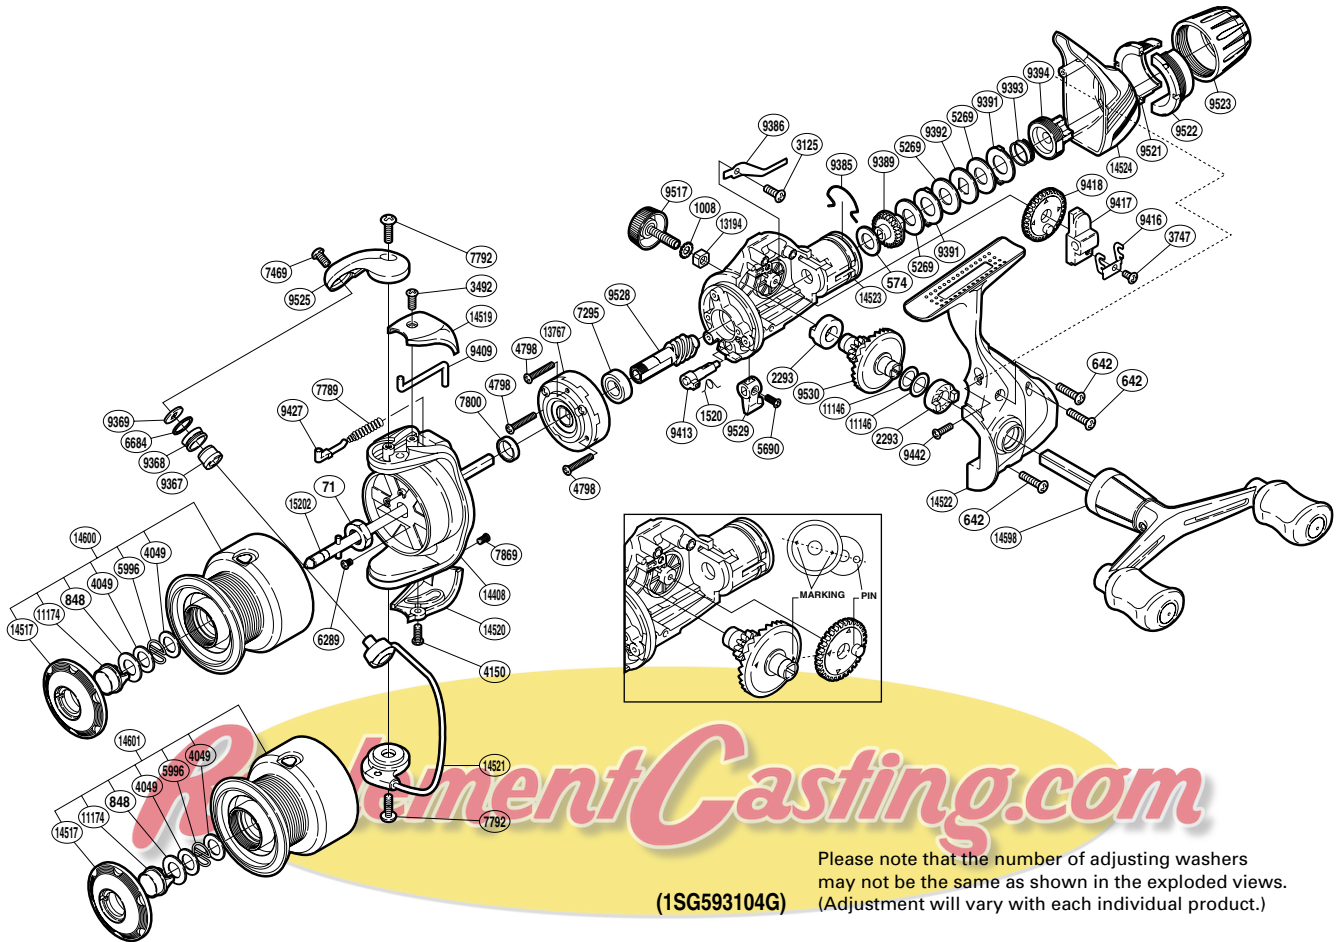

SHIMANO

ALIVIO

ALV-3000SRC DH

Part No.	Description	Part No.	Description	Part No.	Description
RD 0071	Rotor Nut	RD 7800	Rotor Ring	RD 9523	Drag Programmer A
RD 0574	Drag Washer	RD 7869	Screw	RD 9525	Bail Arm
RD 0642	Screw	RD 9367	Line Roller Bushing	RD 9528	Pinion Gear
RD 0848	Washer	RD 9368	Line Roller	RD 9529	Anti-Reverse Lever
RD 1008	Handle Lock Washer	RD 9369	Line Roller Washer	RD 9530	Drive Gear
RD 1520	Anti-Reverse Cam Spring	RD 9385	Hold Click Spring	RD11146	Washer
RD 2293	Drive Gear Bushing	RD 9386	Drag Click	RD11174	Push Button
RD 3125	Screw	RD 9389	Drag Shaft	RD13194	Handle Screw Lock
RD 3492	Screw	RD 9391	Eared Washer	RD13767	Roller Clutch Assembly
RD 3747	Screw	RD 9392	Key Washer	RD14408	Rotor
RD 4049	Washer	RD 9393	Drag Coil Spring	RD14517	Push Button Collar
RD 4150	Screw	RD 9394	Pressure Screw	RD14519	Bail Spring Cover
RD 4798	Screw	RD 9409	Bail Trip Lever	RD14520	Bail Hold Support Guard
RD 5269	Drag Washer	RD 9413	Anti-Reverse Cam	RD14521	Bail Assembly
RD 5690	Screw	RD 9416	Oscillating Slider Retainer	RD14522	Side Cover
RD 5996	Locking Spring	RD 9417	Oscillating Slider	RD14523	Body
RD 6289	Screw	RD 9418	Oscillating Gear	RD14524	Rear Protector
RD 6684	Line Roller Spacer	RD 9427	Bail Spring Guide	RD14598	Double Paddle Handle Assembly
RD 7295	Ball Bearing	RD 9442	Screw	RD14600	Spool Assembly
RD 7469	Screw	RD 9517	Handle Screw Cap	RD15202	Main Shaft
RD 7789	Bail Spring	RD 9521	Drag Programmer B1		
RD 7792	Screw	RD 9522	Drag Programmer B2	RD14601	Spare Spool Assembly