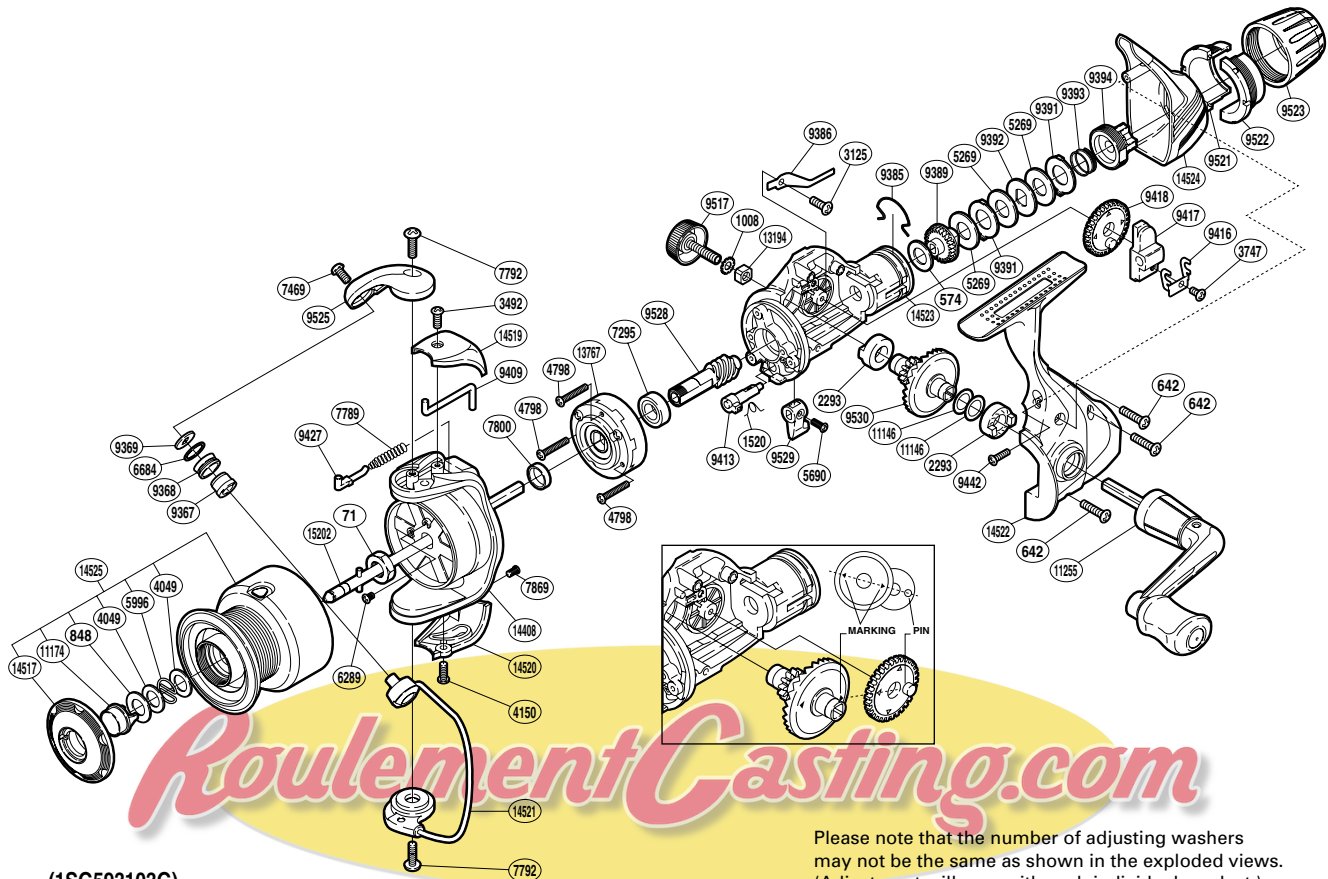

# SHIMANO

## ALIVIO

## ALV-3000SRC

(1SG593103G)

Part No.	Description	Part No.	Description	Part No.	Description
RD 0071	Rotor Nut	RD 7800	Rotor Ring	RD 9523	Drag Programmer A
RD 0574	Drag Washer	RD 7869	Screw	RD 9525	Bail Arm
RD 0642	Screw	RD 9367	Line Roller Bushing	RD 9528	Pinion Gear
RD 0848	Washer	RD 9368	Line Roller	RD 9529	Anti-Reverse Lever
RD 1008	Handle Lock Washer	RD 9369	Line Roller Washer	RD 9530	Drive Gear
RD 1520	Anti-Reverse Cam Spring	RD 9385	Hold Click Spring	RD11146	Washer
RD 2293	Drive Gear Bushing	RD 9386	Drag Click	RD11174	Push Button
RD 3125	Screw	RD 9389	Drag Shaft	RD11255	Handle Assembly
RD 3492	Screw	RD 9391	Eared Washer	RD13194	Handle Screw Lock
RD 3747	Screw	RD 9392	Key Washer	RD13767	Roller Clutch Assembly
RD 4049	Washer	RD 9393	Drag Coil Spring	RD14408	Rotor
RD 4150	Screw	RD 9394	Pressure Screw	RD14517	Push Button Collar
RD 4798	Screw	RD 9409	Bail Trip Lever	RD14519	Bail Spring Cover
RD 5269	Drag Washer	RD 9413	Anti-Reverse Cam	RD14520	Bail Hold Support Guard
RD 5690	Screw	RD 9416	Oscillating Slider Retainer	RD14521	Bail Assembly
RD 5996	Locking Spring	RD 9417	Oscillating Slider	RD14522	Side Cover
RD 6289	Screw	RD 9418	Oscillating Gear	RD14523	Body
RD 6684	Line Roller Spacer	RD 9427	Bail Spring Guide	RD14524	Rear Protector
RD 7295	Ball Bearing	RD 9442	Screw	RD14525	Spool Assembly
RD 7469	Screw	RD 9517	Handle Screw Cap	RD15202	Main Shaft
RD 7789	Bail Spring	RD 9521	Drag Programmer B1		
RD 7792	Screw	RD 9522	Drag Programmer B2		