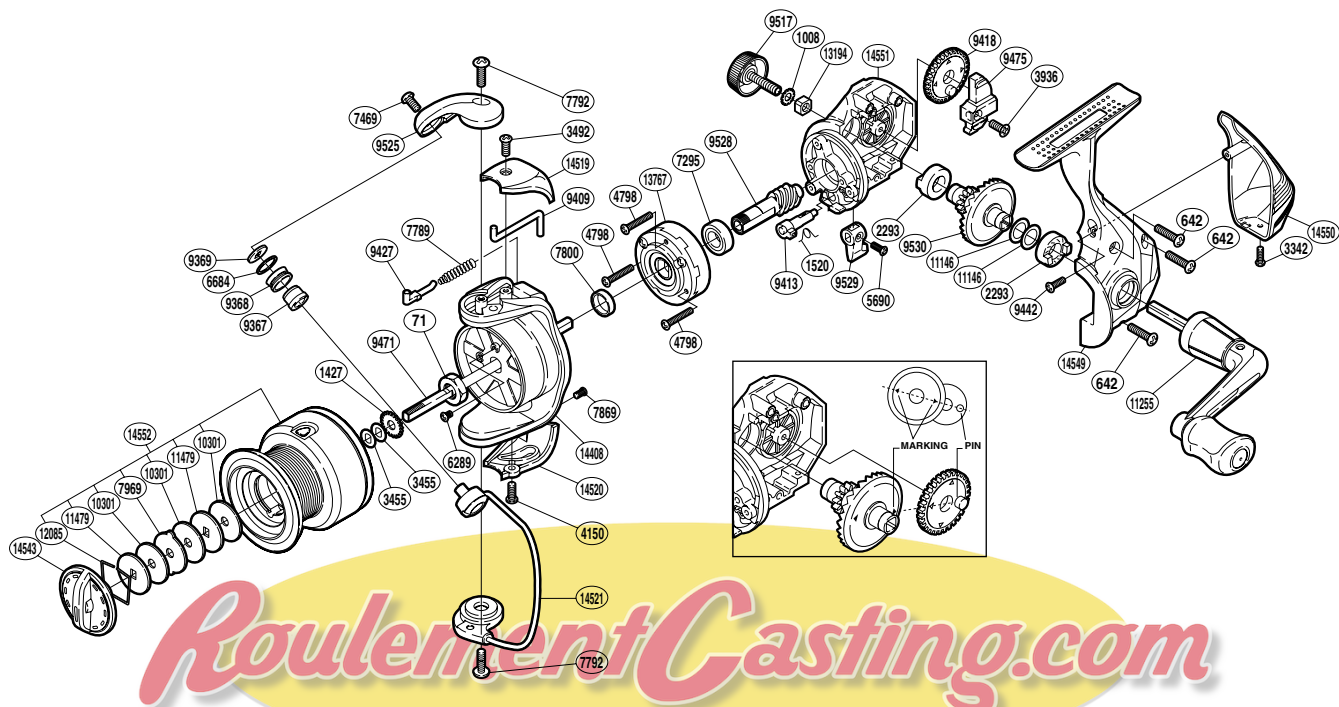

SHIMANO

ALIVIO

ALV-3000SFC

(1SG703103G)

Please note that the number of adjusting washers may not be the same as shown in the exploded views. (Adjustment will vary with each individual product.)

Part No.	Description	Part No.	Description	Part No.	Description
RD 0071	Rotor Nut	RD 7792	Screw	RD 9530	Drive Gear
RD 0642	Screw	RD 7800	Rotor Ring	RD10301	Drag Washer
RD 1008	Handle Lock Washer	RD 7869	Screw	RD11146	Washer
RD 1427	Spool Support	RD 7969	Eared Washer	RD11255	Handle Assembly
RD 1520	Anti-Reverse Cam Spring	RD 9367	Line Roller Bushing	RD11479	Key Washer
RD 2293	Drive Gear Bushing	RD 9368	Line Roller	RD12085	Drag Washers Retainer
RD 3342	Screw	RD 9369	Line Roller Washer	RD13194	Handle Screw Lock
RD 3455	Spool Washer	RD 9409	Bail Trip Lever	RD13767	Roller Clutch Assembly
RD 3492	Screw	RD 9413	Anti-Reverse Cam	RD14408	Rotor
RD 3936	Screw	RD 9418	Oscillating Gear	RD14519	Bail Spring Cover
RD 4150	Screw	RD 9427	Bail Spring Guide	RD14520	Bail Hold Support Guard
RD 4798	Screw	RD 9442	Screw	RD14521	Bail Assembly
RD 5690	Screw	RD 9471	Main Shaft	RD14543	Drag Knob
RD 6289	Screw	RD 9475	Oscillating Slider	RD14549	Side Cover
RD 6684	Line Roller Spacer	RD 9517	Handle Screw Cap	RD14550	Rear Protector
RD 7295	Ball Bearing	RD 9525	Bail Arm	RD14551	Body
RD 7469	Screw	RD 9528	Pinion Gear	RD14552	Spool Assembly
RD 7789	Bail Spring	RD 9529	Anti-Reverse Lever		

(240616)