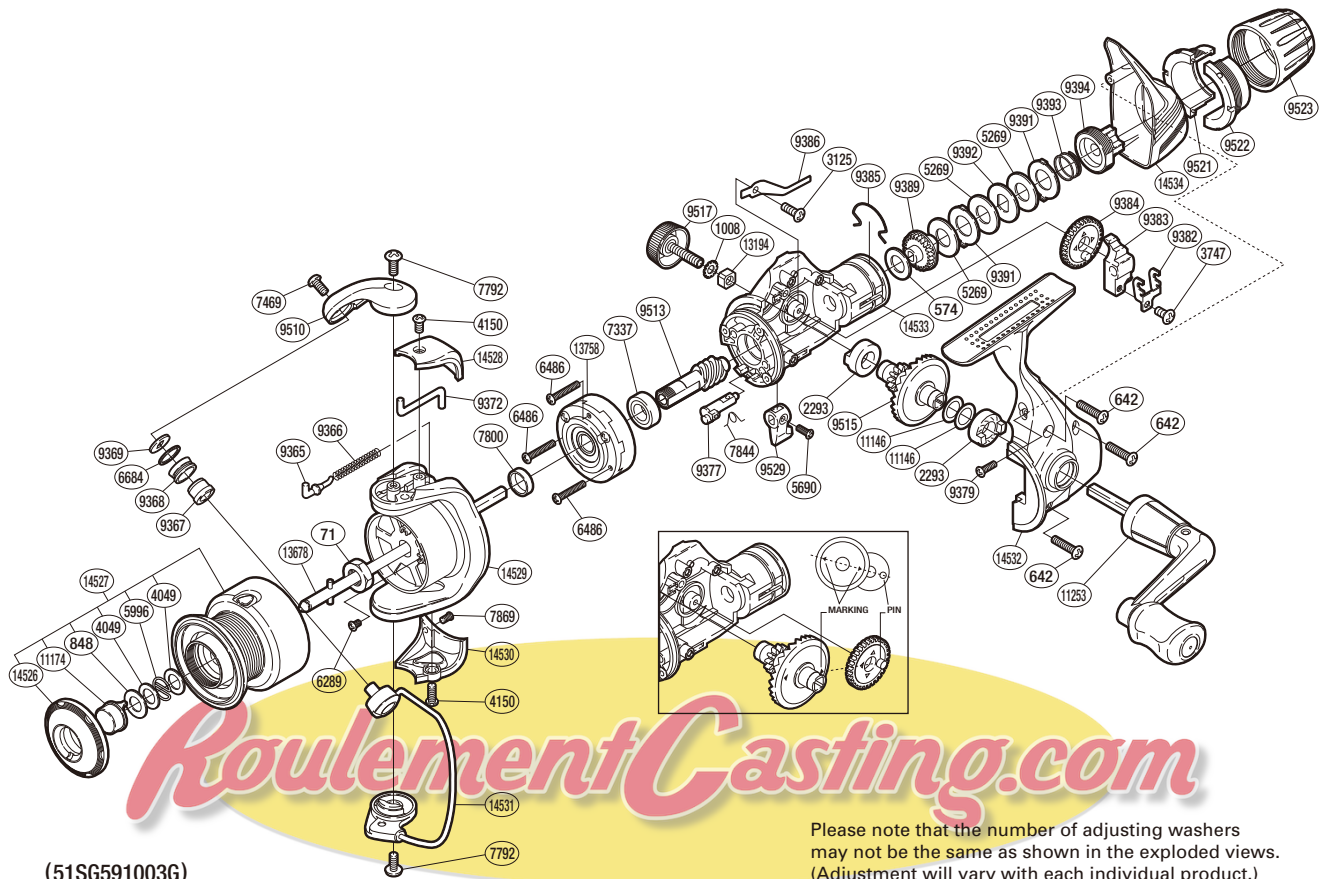

SHIMANO

ALIVIO

ALV-1000RC

(51SG591003G)

Part No.	Description	Part No.	Description	Part No.	Description
RD 0071	Rotor Nut	RD 7869	Screw	RD 9515	Drive Gear
RD 0574	Drag Washer	RD 9365	Bail Spring Guide	RD 9517	Handle Screw Cap
RD 0642	Screw	RD 9366	Bail Spring	RD 9521	Drag Programmer B1
RD 0848	Washer	RD 9367	Line Roller Bushing	RD 9522	Drag Programmer B2
RD 1008	Handle Lock Washer	RD 9368	Line Roller	RD 9523	Drag Programmer A
RD 2293	Drive Gear Bushing	RD 9369	Line Roller Washer	RD 9529	Anti-Reverse Lever
RD 3125	Screw	RD 9372	Bail Trip Lever	RD11146	Washer
RD 3747	Screw	RD 9377	Anti-Reverse Cam	RD11174	Push Button
RD 4049	Washer	RD 9379	Screw	RD11253	Handle Assembly
RD 4150	Screw	RD 9382	Oscillating Slider Retainer	RD13194	Handle Screw Lock
RD 5269	Drag Washer	RD 9383	Oscillating Slider	RD13678	Main Shaft
RD 5690	Screw	RD 9384	Oscillating Gear	RD13758	Roller Clutch Assembly
RD 5996	Locking Spring	RD 9385	Hold Click Spring	RD14526	Push Button Collar
RD 6289	Screw	RD 9386	Drag Click	RD14527	Spool Assembly
RD 6486	Screw	RD 9389	Drag Shaft	RD14528	Bail Spring Cover
RD 6684	Line Roller Spacer	RD 9391	Eared Washer	RD14529	Rotor
RD 7337	Ball Bearing	RD 9392	Key Washer	RD14530	Bail Hold Support Guard
RD 7469	Screw	RD 9393	Drag Coil Spring	RD14531	Bail Assembly
RD 7792	Screw	RD 9394	Pressure Screw	RD14532	Side Cover
RD 7800	Rotor Ring	RD 9510	Bail Arm	RD14533	Body
RD 7844	Anti-Reverse Cam Spring	RD 9513	Pinion Gear	RD14534	Rear Protector

(141120)