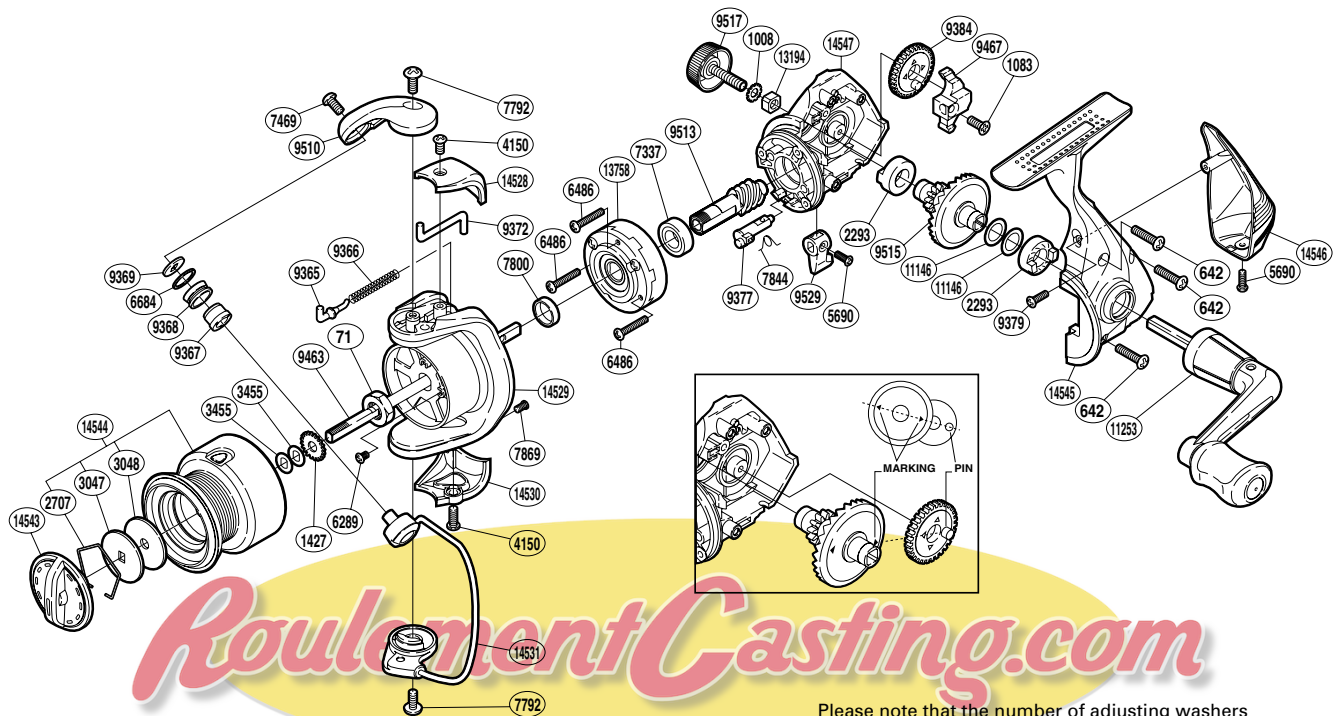

SHIMANO

ALIVIO

ALV-1000FC

(1SG701003G)

Please note that the number of adjusting washers may not be the same as shown in the exploded views. (Adjustment will vary with each individual product.)

Part No.	Description	Part No.	Description	Part No.	Description
RD 0071	Rotor Nut	RD 7792	Screw	RD 9515	Drive Gear
RD 0642	Screw	RD 7800	Rotor Ring	RD 9517	Handle Screw Cap
RD 1008	Handle Lock Washer	RD 7844	Anti-Reverse Cam Spring	RD 9529	Anti-Reverse Lever
RD 1083	Screw	RD 7869	Screw	RD11146	Washer
RD 1427	Spool Support	RD 9365	Bail Spring Guide	RD11253	Handle Assembly
RD 2293	Drive Gear Bushing	RD 9366	Bail Spring	RD13194	Handle Screw Lock
RD 2707	Drag Washers Retainer	RD 9367	Line Roller Bushing	RD13758	Roller Clutch Assembly
RD 3047	Key Washer	RD 9368	Line Roller	RD14528	Bail Spring Cover
RD 3048	Drag Washer	RD 9369	Line Roller Washer	RD14529	Rotor
RD 3455	Spool Washer	RD 9372	Bail Trip Lever	RD14530	Bail Hold Support Guard
RD 4150	Screw	RD 9377	Anti-Reverse Cam	RD14531	Bail Assembly
RD 5690	Screw	RD 9379	Screw	RD14543	Drag Knob
RD 6289	Screw	RD 9384	Oscillating Gear	RD14544	Spool Assembly
RD 6486	Screw	RD 9463	Main Shaft	RD14545	Side Cover
RD 6684	Line Roller Spacer	RD 9467	Oscillating Slider	RD14546	Rear Protector
RD 7337	Ball Bearing	RD 9510	Bail Arm	RD14547	Body
RD 7469	Screw	RD 9513	Pinion Gear		