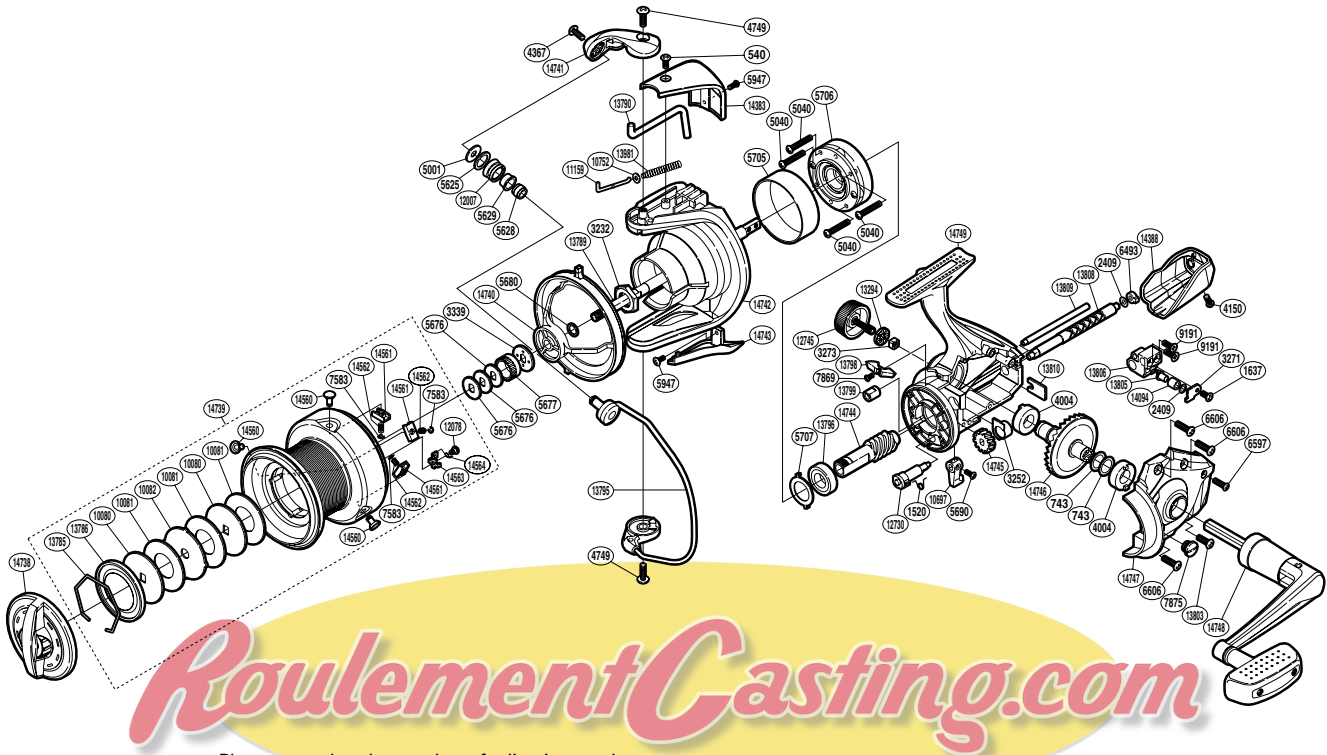

SHIMANO

AERLEX XTA SPOD

ALX-7000XTASP

Please note that the number of adjusting washers may not be the same as shown in the exploded views. (Adjustment will vary with each individual product.)

(1SH197100G)