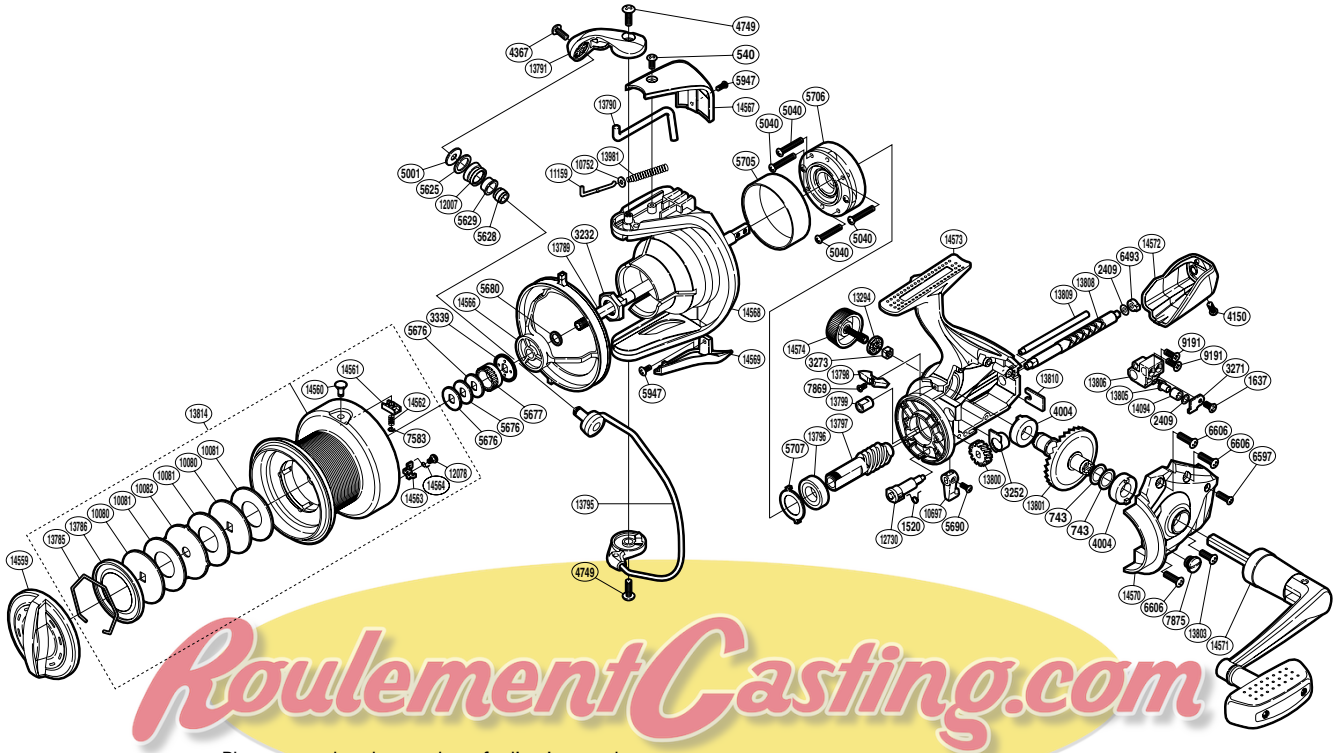

SHIMANO

AERLEX XSA

ALX-7000XSA

Please note that the number of adjusting washers may not be the same as shown in the exploded views. (Adjustment will vary with each individual product.)

(1SG677001G)

Part No.	Description	Part No.	Description	Part No.	Description
RD 0540	Screw	RD 6493	Worm Bushing (rear)	RD13800	Idle Gear
RD 0743	Washer	RD 6597	Screw	RD13801	Drive Gear
RD 1520	Anti-Reverse Cam Spring	RD 6606	Screw	RD13803	Screw
RD 1637	Screw	RD 7583	E Lock	RD13805	Oscillating Pawl
RD 2409	Spacer	RD 7869	Screw	RD13806	Oscillating Slider
RD 3232	Rotor Nut	RD 7875	Oil Cap	RD13808	Worm Shaft
RD 3252	Bushing	RD 9191	Screw	RD13809	Oscillating Guide
RD 3271	Oscillating Pawl Cover	RD10080	Key Washer	RD13810	Worm Shaft Retainer
RD 3273	Handle Screw Lock	RD10081	Drag Washer	RD13814	Spool Assembly
RD 3339	Spool Support B	RD10082	Eared Washer	RD13981	Bail Spring
RD 4004	Drive Gear Bushing	RD10697	Anti-Reverse Lever	RD14094	Oscillating Slider Bushing
RD 4150	Screw	RD10752	Bail Spring Guide A Support	RD14559	Drag Knob
RD 4367	Screw	RD11159	Bail Spring Guide A	RD14560	Line Clip
RD 4749	Screw	RD12007	Line Roller	RD14561	Line Clip Holder
RD 5001	Line Roller Washer	RD12078	Screw	RD14562	Line Clip Spring
RD 5040	Screw	RD12730	Anti-Reverse Cam	RD14563	Drag Click
RD 5625	Line Roller Spacer	RD13294	Handle Screw Lock Washer	RD14564	Drag Click Spring
RD 5628	Line Roller Collar	RD13785	Drag Washers Retainer	RD14566	Line Safety Guard
RD 5629	Line Roller Bushing	RD13786	Seal Plate	RD14567	Bail Spring Cover
RD 5676	Spool Washer	RD13789	Main Shaft	RD14568	Rotor
RD 5677	Spool Support A	RD13790	Bail Trip Lever	RD14569	Bail Hold Support Guard
RD 5680	Spacer	RD13791	Bail Arm	RD14570	Side Cover
RD 5690	Screw	RD13795	Bail Assembly	RD14571	Handle Assembly
RD 5705	Roller Clutch Ring	RD13796	Ball Bearing	RD14572	Rear Protector
RD 5706	Roller Clutch Assembly	RD13797	Pinion Gear	RD14573	Body
RD 5707	Bearing Washer	RD13798	Bail Trip Strike	RD14574	Handle Screw Cap
RD 5947	Screw	RD13799	Worm Bushing (front)		