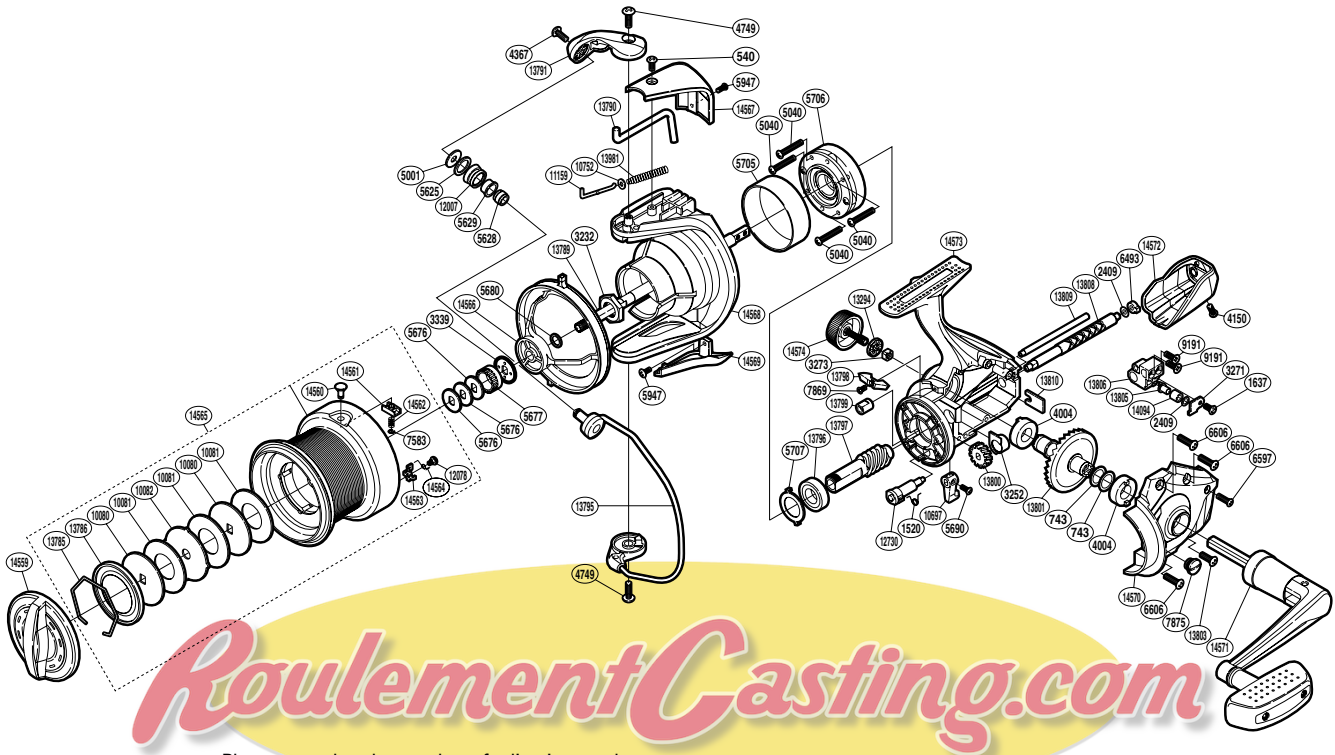

SHIMANO

AERLEX XSA

ALX-6000XSA

Please note that the number of adjusting washers may not be the same as shown in the exploded views. (Adjustment will vary with each individual product.)

(1SG676001G)

Part No.	Description	Part No.	Description	Part No.	Description
RD 0540	Screw	RD 6493	Worm Bushing (rear)	RD13800	Idle Gear
RD 0743	Washer	RD 6597	Screw	RD13801	Drive Gear
RD 1520	Anti-Reverse Cam Spring	RD 6606	Screw	RD13803	Screw
RD 1637	Screw	RD 7583	E Lock	RD13805	Oscillating Pawl
RD 2409	Spacer	RD 7869	Screw	RD13806	Oscillating Slider
RD 3232	Rotor Nut	RD 7875	Oil Cap	RD13808	Worm Shaft
RD 3252	Bushing	RD 9191	Screw	RD13809	Oscillating Guide
RD 3271	Oscillating Pawl Cover	RD10080	Key Washer	RD13810	Worm Shaft Retainer
RD 3273	Handle Screw Lock	RD10081	Drag Washer	RD13981	Bail Spring
RD 3339	Spool Support B	RD10082	Eared Washer	RD14094	Oscillating Slider Bushing
RD 4004	Drive Gear Bushing	RD10697	Anti-Reverse Lever	RD14559	Drag Knob
RD 4150	Screw	RD10752	Bail Spring Guide A Support	RD14560	Line Clip
RD 4367	Screw	RD11159	Bail Spring Guide A	RD14561	Line Clip Holder
RD 4749	Screw	RD12007	Line Roller	RD14562	Line Clip Spring
RD 5001	Line Roller Washer	RD12078	Screw	RD14563	Drag Click
RD 5040	Screw	RD12730	Anti-Reverse Cam	RD14564	Drag Click Spring
RD 5625	Line Roller Spacer	RD13294	Handle Screw Lock Washer	RD14565	Spool Assembly
RD 5628	Line Roller Collar	RD13785	Drag Washers Retainer	RD14566	Line Safety Guard
RD 5629	Line Roller Bushing	RD13786	Seal Plate	RD14567	Bail Spring Cover
RD 5676	Spool Washer	RD13789	Main Shaft	RD14568	Rotor
RD 5677	Spool Support A	RD13790	Bail Trip Lever	RD14569	Bail Hold Support Guard
RD 5680	Spacer	RD13791	Bail Arm	RD14570	Side Cover
RD 5690	Screw	RD13795	Bail Assembly	RD14571	Handle Assembly
RD 5705	Roller Clutch Ring	RD13796	Ball Bearing	RD14572	Rear Protector
RD 5706	Roller Clutch Assembly	RD13797	Pinion Gear	RD14573	Body
RD 5707	Bearing Washer	RD13798	Bail Trip Strike	RD14574	Handle Screw Cap
RD 5947	Screw	RD13799	Worm Bushing (front)		