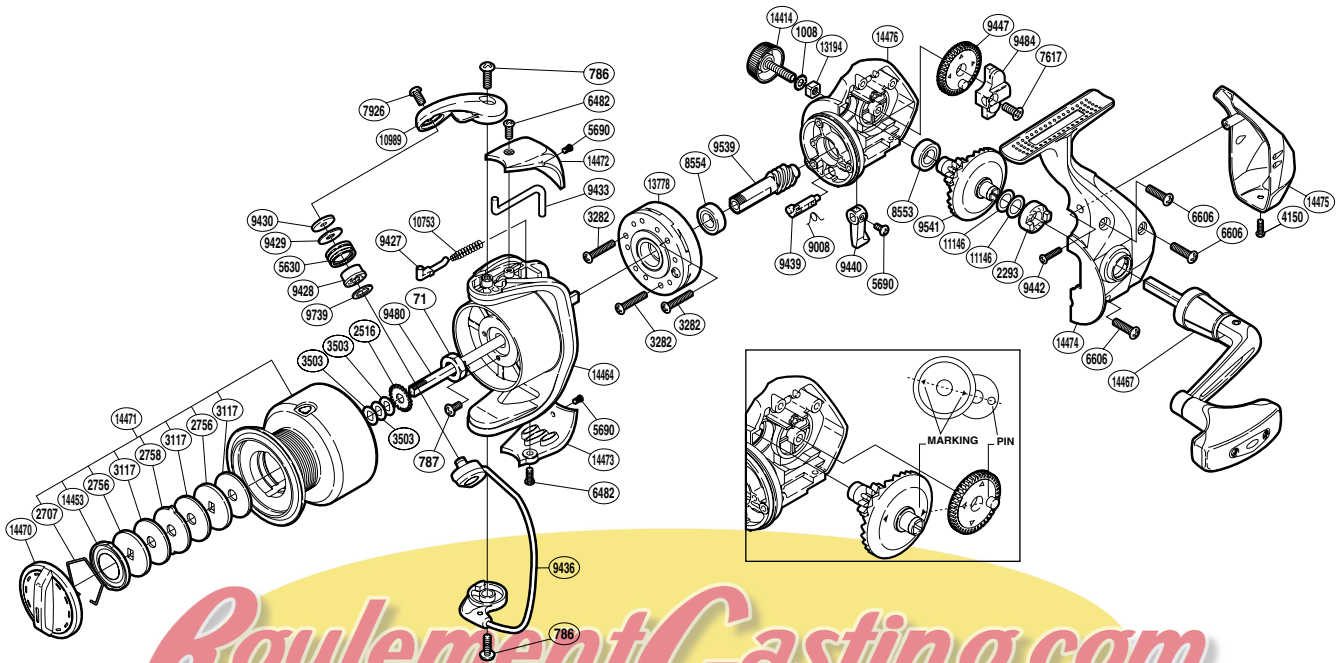

SHIMANO

ZIRCOS

ZCS-4000F

(1SE874000B)

Please note that the number of adjusting washers may not be the same as shown in the exploded views. (Adjustment will vary with each individual product.)

Part No.	Description	Part No.	Description	Part No.	Description
RD 0071	Rotor Nut	RD 7926	Screw	RD 9739	Bearing Spacer
RD 0786	Screw	RD 8553	Ball Bearing	RD10753	Bail Spring
RD 0787	Screw	RD 8554	Ball Bearing	RD10989	Bail Arm
RD 1008	Handle Lock Washer	RD 9008	Anti-Reverse Cam Spring	RD11146	Washer
RD 2293	Drive Gear Bushing	RD 9427	Bail Spring Guide	RD13194	Handle Screw Lock
RD 2516	Spool Support	RD 9428	Line Roller Bushing	RD13778	Roller Clutch Assembly
RD 2707	Drag Washers Retainer	RD 9429	Line Roller Spacer	RD14414	Handle Screw Cap
RD 2756	Key Washer	RD 9430	Line Roller Washer	RD14453	Seal Plate
RD 2758	Eared Washer	RD 9433	Bail Trip Lever	RD14464	Rotor
RD 3117	Drag Washer	RD 9436	Bail Assembly	RD14467	Handle Assembly
RD 3282	Screw	RD 9439	Anti-Reverse Cam	RD14470	Drag Knob
RD 3503	Spool Washer	RD 9440	Anti-Reverse Lever	RD14471	Spool Assembly
RD 4150	Screw	RD 9442	Screw	RD14472	Bail Spring Cover
RD 5630	Line Roller	RD 9447	Oscillating Gear	RD14473	Bail Hold Support Guard
RD 5690	Screw	RD 9480	Main Shaft	RD14474	Side Cover
RD 6482	Screw	RD 9484	Oscillating Slider	RD14475	Rear Protector
RD 6606	Screw	RD 9539	Pinion Gear	RD14476	Body
RD 7617	Screw	RD 9541	Drive Gear		