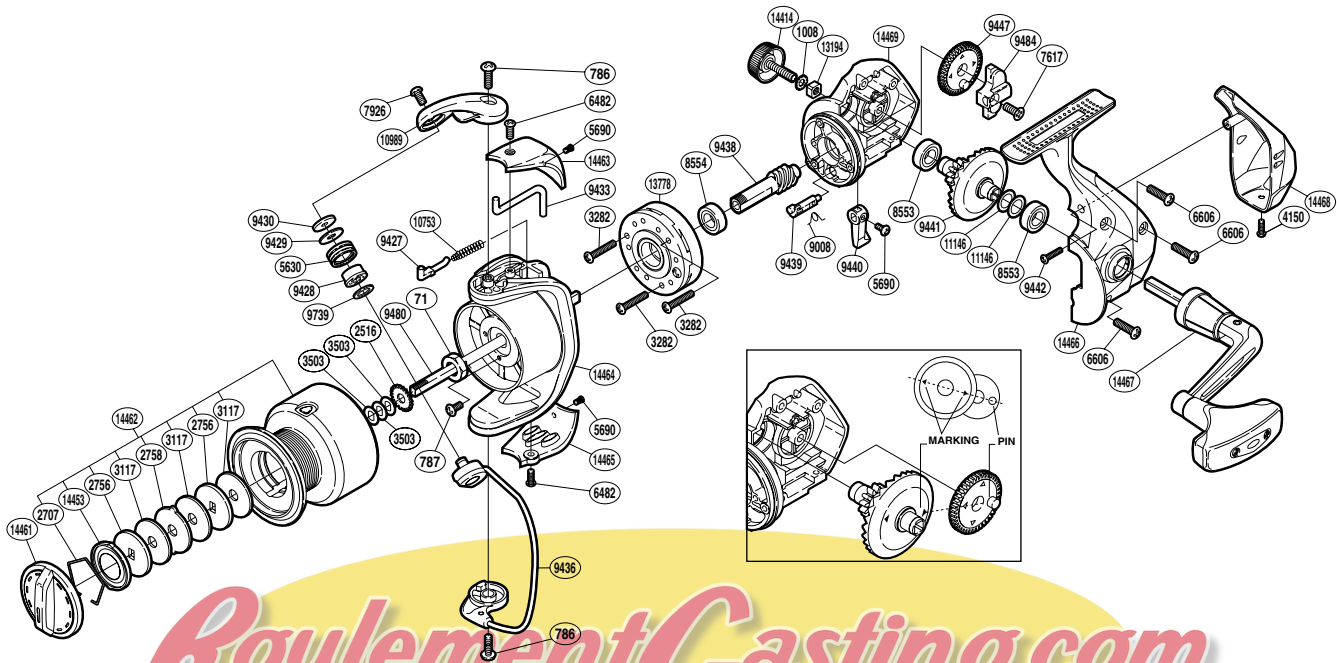

SHIMANO

ZERUS

ZER-4000F

(1SE864000B)

Please note that the number of adjusting washers may not be the same as shown in the exploded views. (Adjustment will vary with each individual product.)

Part No.	Description	Part No.	Description	Part No.	Description
RD 0071	Rotor Nut	RD 8553	Ball Bearing	RD10753	Bail Spring
RD 0786	Screw	RD 8554	Ball Bearing	RD10989	Bail Arm
RD 0787	Screw	RD 9008	Anti-Reverse Cam Spring	RD11146	Washer
RD 1008	Handle Lock Washer	RD 9427	Bail Spring Guide	RD13194	Handle Screw Lock
RD 2516	Spool Support	RD 9428	Line Roller Bushing	RD13778	Roller Clutch Assembly
RD 2707	Drag Washers Retainer	RD 9429	Line Roller Spacer	RD14414	Handle Screw Cap
RD 2756	Key Washer	RD 9430	Line Roller Washer	RD14453	Seal Plate
RD 2758	Eared Washer	RD 9433	Bail Trip Lever	RD14461	Drag Knob
RD 3117	Drag Washer	RD 9436	Bail Assembly	RD14462	Spool Assembly
RD 3282	Screw	RD 9438	Pinion Gear	RD14463	Bail Spring Cover
RD 3503	Spool Washer	RD 9439	Anti-Reverse Cam	RD14464	Rotor
RD 4150	Screw	RD 9440	Anti-Reverse Lever	RD14465	Bail Hold Support Guard
RD 5630	Line Roller	RD 9441	Drive Gear	RD14466	Side Cover
RD 5690	Screw	RD 9442	Screw	RD14467	Handle Assembly
RD 6482	Screw	RD 9447	Oscillating Gear	RD14468	Rear Protector
RD 6606	Screw	RD 9480	Main Shaft	RD14469	Body
RD 7617	Screw	RD 9484	Oscillating Slider		
RD 7926	Screw	RD 9739	Bearing Spacer		