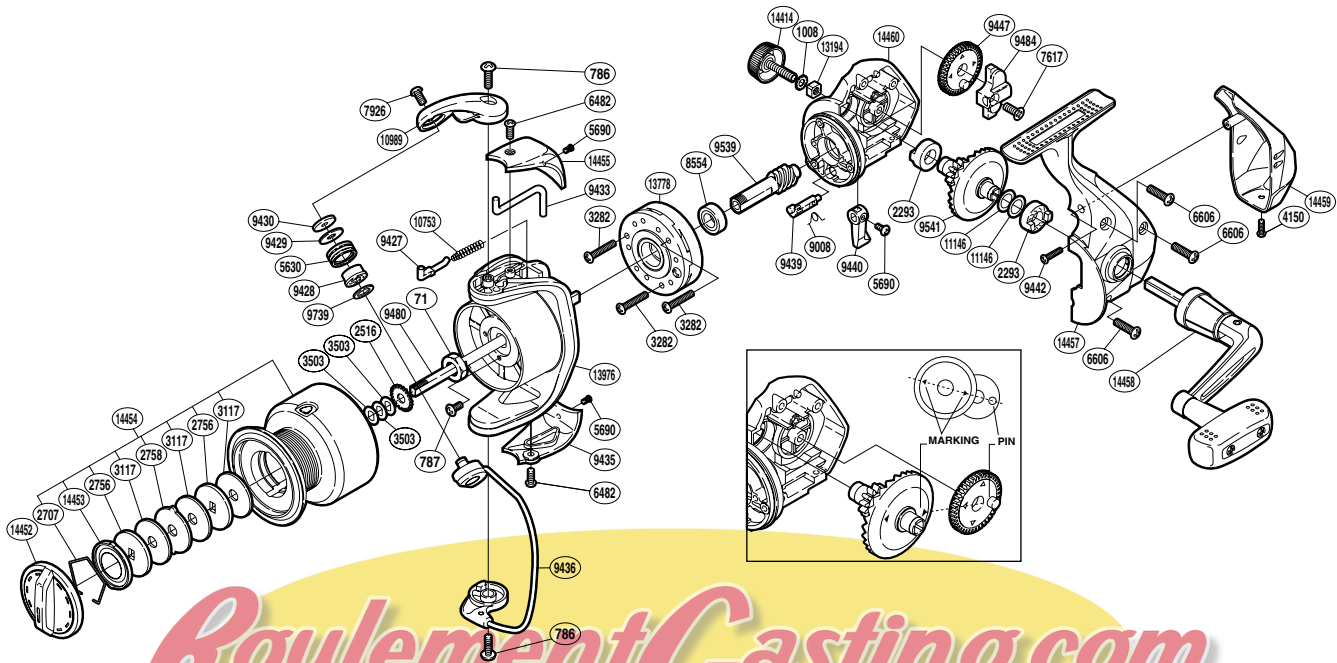

# SHIMANO

## ZEN-4000F

(1SE884000B)

Please note that the number of adjusting washers may not be the same as shown in the exploded views. (Adjustment will vary with each individual product.)

Part No.	Description	Part No.	Description	Part No.	Description
RD 0071	Rotor Nut	RD 7926	Screw	RD10753	Bail Spring
RD 0786	Screw	RD 8554	Ball Bearing	RD10989	Bail Arm
RD 0787	Screw	RD 9008	Anti-Reverse Cam Spring	RD11146	Washer
RD 1008	Handle Lock Washer	RD 9427	Bail Spring Guide	RD13194	Handle Screw Lock
RD 2293	Drive Gear Bushing	RD 9428	Line Roller Bushing	RD13778	Roller Clutch Assembly
RD 2516	Spool Support	RD 9429	Line Roller Spacer	RD13976	Rotor
RD 2707	Drag Washers Retainer	RD 9430	Line Roller Washer	RD14414	Handle Screw Cap
RD 2756	Key Washer	RD 9433	Bail Trip Lever	RD14452	Drag Knob
RD 2758	Eared Washer	RD 9436	Bail Assembly	RD14453	Seal Plate
RD 3117	Drag Washer	RD 9439	Anti-Reverse Cam	RD14454	Spool Assembly
RD 3282	Screw	RD 9440	Anti-Reverse Lever	RD14455	Bail Spring Cover
RD 3503	Spool Washer	RD 9442	Screw	RD14456	Bail Hold Support Guard
RD 4150	Screw	RD 9447	Oscillating Gear	RD14457	Side Cover
RD 5630	Line Roller	RD 9480	Main Shaft	RD14458	Handle Assembly
RD 5690	Screw	RD 9484	Oscillating Slider	RD14459	Rear Protector
RD 6482	Screw	RD 9539	Pinion Gear	RD14460	Body
RD 6606	Screw	RD 9541	Drive Gear		
RD 7617	Screw	RD 9739	Bearing Spacer		