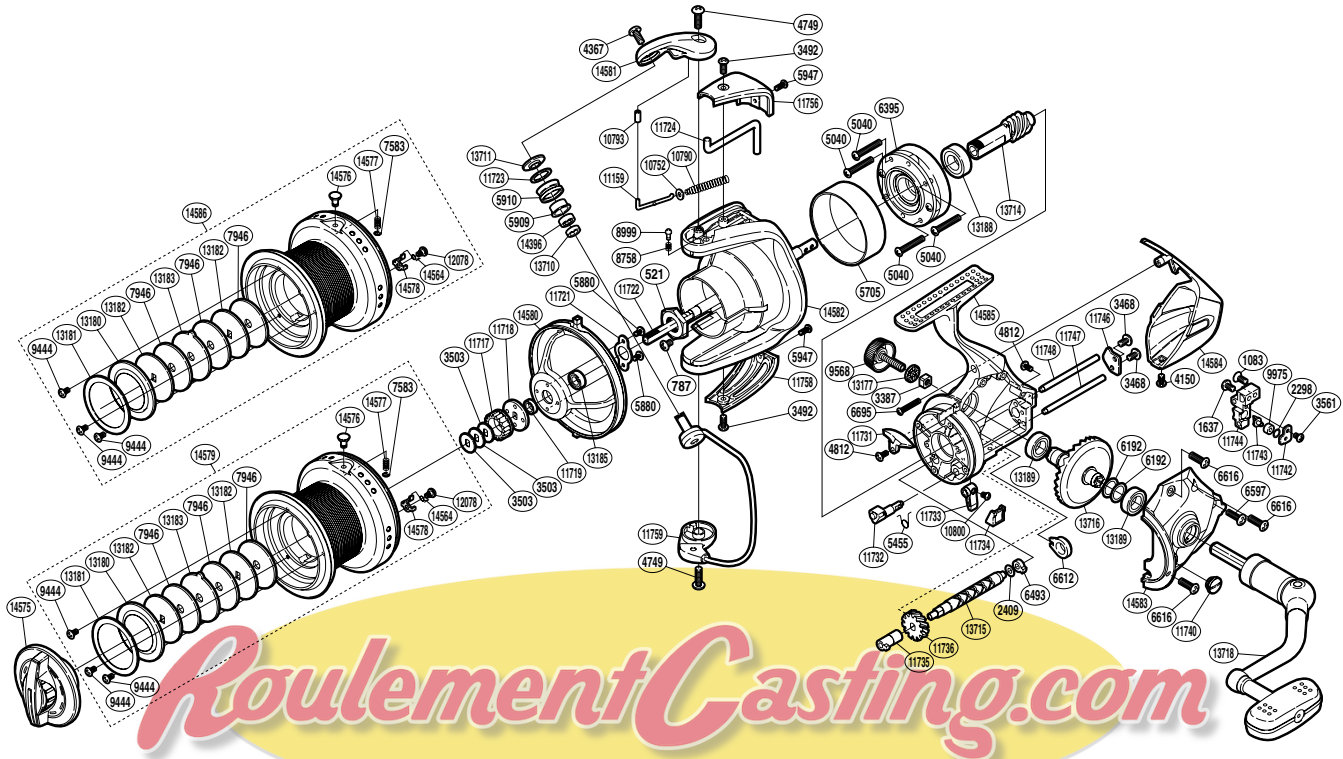

SHIMANO

ULTEGRA CI4 XTA SA-RB

ULCI4-5500XTA

Please note that the number of adjusting washers may not be the same as shown in the exploded views. (Adjustment will vary with each individual product.)

(1SH205500G)