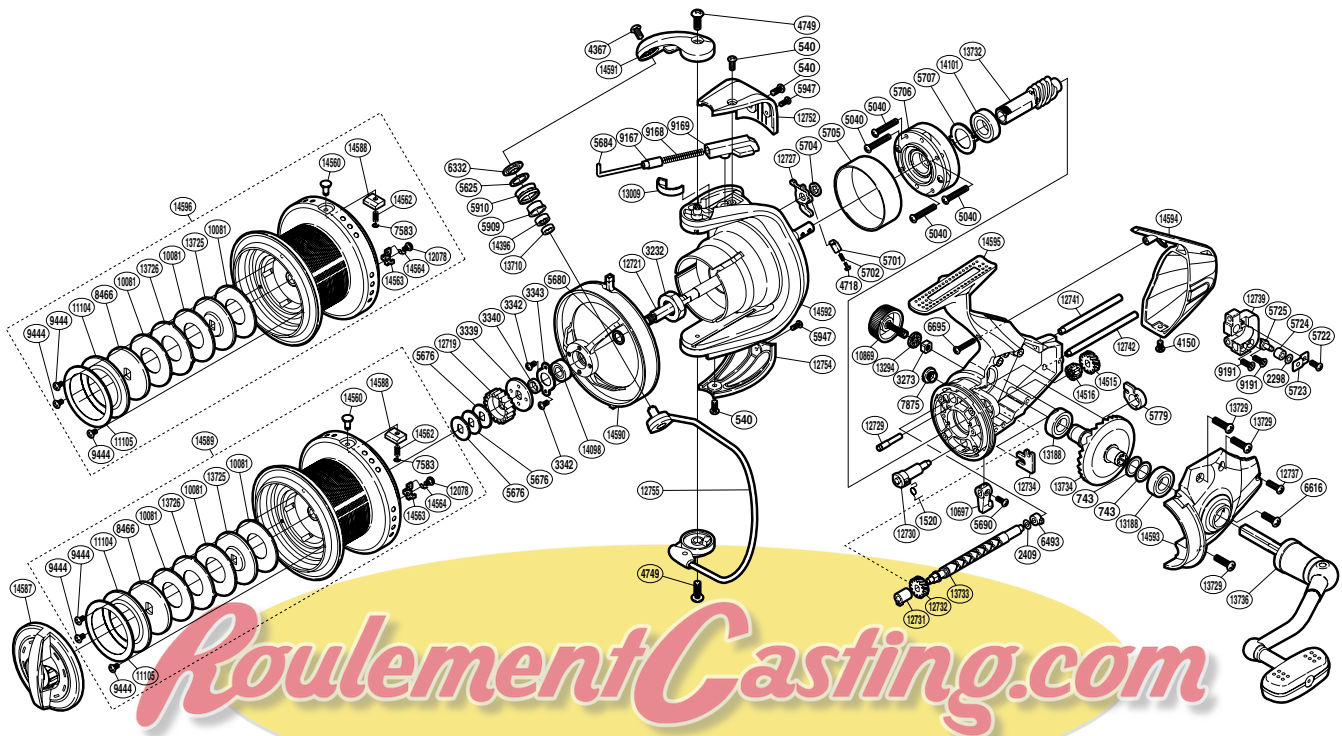

SHIMANO

ULTEGRA CI4 XTA SA-RB

ULCI4-14000XTA

Please note that the number of adjusting washers may not be the same as shown in the exploded views. (Adjustment will vary with each individual product.)

(1SH209000G)