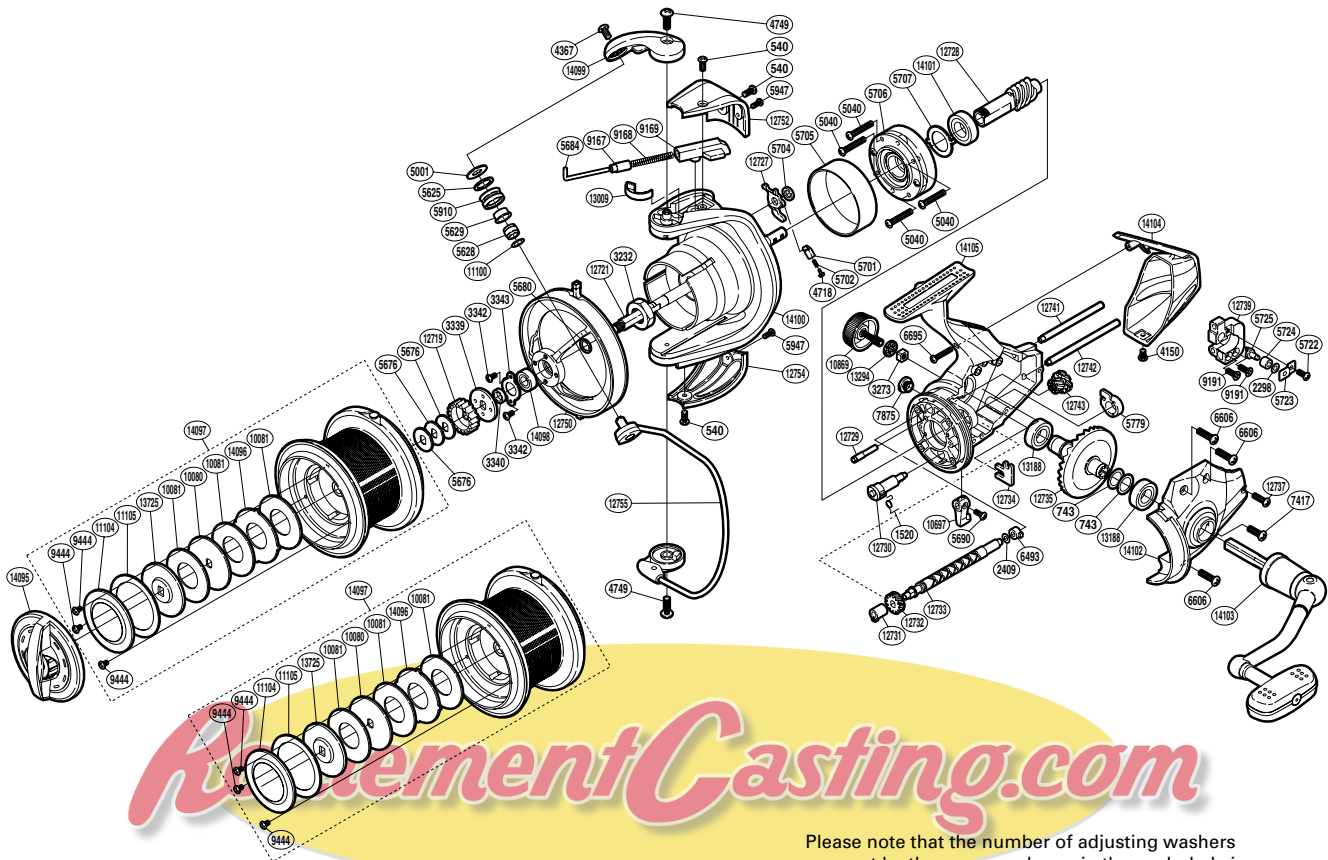

SHIMANO

TRIBAL S A-RB

T-10000XTA

(1SH109000G)

Please note that the number of adjusting washers may not be the same as shown in the exploded views. (Adjustment will vary with each individual product.)

Part No.	Description	Part No.	Description	Part No.	Description
RD 0540	Screw	RD 5722	Screw	RD12731	Worm Bushing (front)
RD 0743	Washer	RD 5723	Oscillating Pawl Cover	RD12732	Idle Gear
RD 1520	Anti-Reverse Cam Spring	RD 5724	Oscillating Slider Bushing	RD12733	Worm Shaft
RD 2298	Spacer	RD 5725	Oscillating Pawl	RD12734	Worm Shaft Retainer
RD 2409	Spacer	RD 5779	Bushing	RD12735	Drive Gear
RD 3232	Rotor Nut	RD 5910	Line Roller	RD12737	Screw
RD 3273	Handle Screw Lock	RD 5947	Screw	RD12739	Oscillating Slider
RD 3339	Spool Support B	RD 6493	Worm Bushing (rear)	RD12741	Oscillating Guide A
RD 3340	Line Safety Guard Spacer	RD 6606	Screw	RD12742	Oscillating Guide B
RD 3342	Screw	RD 6695	Screw	RD12743	Idle Gear B
RD 3343	Bearing Retainer	RD 7417	Screw	RD12750	Line Safety Guard
RD 4150	Screw	RD 7875	Oil Cap	RD12752	Bail Spring Cover
RD 4367	Screw	RD 9167	Bail Spring Guide A Support	RD12754	Bail Hold Support Guard
RD 4718	Lever Spring Guide A	RD 9168	Bail Spring	RD12755	Bail Assembly
RD 4749	Screw	RD 9169	Bail Spring Guide B	RD13009	Angle Controller
RD 5001	Line Roller Washer	RD 9191	Screw	RD13188	Ball Bearing
RD 5040	Screw	RD 9444	Screw	RD13294	Handle Screw Lock Washer
RD 5625	Line Roller Spacer	RD10080	Key Washer	RD13725	Key Washer
RD 5628	Line Roller Collar	RD10081	Drag Washer	RD14095	Drag Knob
RD 5629	Line Roller Bushing	RD10697	Anti-Reverse Lever	RD14096	Eared Washer
RD 5676	Spool Washer	RD10869	Handle Screw Cap	RD14097	Spool Assembly
RD 5680	Spacer	RD11100	Washer	RD14098	Ball Bearing
RD 5684	Bail Spring Guide A	RD11104	Seal Plate A	RD14099	Bail Arm
RD 5690	Screw	RD11105	Seal Plate B	RD14100	Rotor
RD 5701	Lever Spring Guide B	RD12719	Spool Support A	RD14101	Ball Bearing
RD 5702	Lever Spring	RD12721	Main Shaft	RD14102	Side Cover
RD 5704	Trip Lever Spacer	RD12727	Bail Trip Lever	RD14103	Handle Assembly
RD 5705	Roller Clutch Ring	RD12728	Pinion Gear	RD14104	Rear Protector
RD 5706	Roller Clutch Assembly	RD12729	Idle Gear B Shaft	RD14105	Body
RD 5707	Bearing Washer	RD12730	Anti-Reverse Cam		