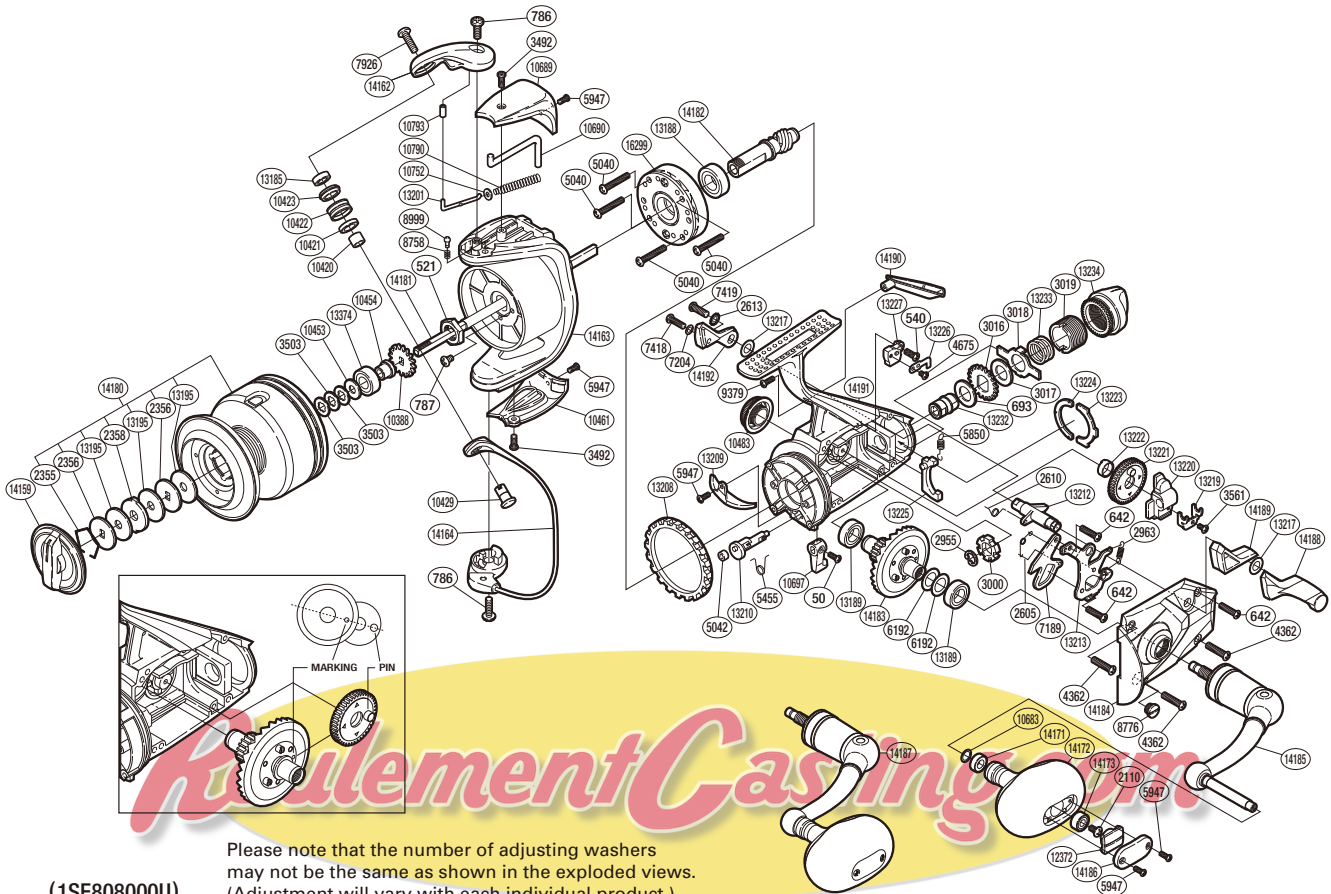

SHIMANO

THUNNUS CI4 S A-RB

TU-8000CI4

(1SE808000U)

Part No.	Description	Part No.	Description	Part No.	Description
RD 0050	Screw	RD 7419	Screw	RD13219	Oscillating Slider Retainer
RD 0521	Rotor Nut	RD 7926	Screw	RD13220	Oscillating Slider
RD 0540	Screw	RD 8758	Click Spring	RD13221	Oscillating Gear
RD 0642	Screw	RD 8776	Oil Cap	RD13222	Oscillating Gear Bushing
RD 0693	Free Spool Tension Washer	RD 8999	Click Pin	RD13223	Dial Retainer
RD 0786	Screw	RD 9379	Screw	RD13224	Dial Retainer B
RD 0787	Screw	RD10388	Spool Support	RD13225	BaitRunner Pawl
RD 2110	Screw	RD10420	Bearing Spacer	RD13226	Dial Click
RD 2355	Drag Washers Retainer	RD10421	Line Roller Collar	RD13227	BaitRunner Pawl Guide
RD 2356	Key Washer	RD10422	Line Roller	RD13232	Free Spool Tension Shaft
RD 2358	Eared Washer	RD10423	Line Roller Bushing	RD13233	Free Spool Tension Spring
RD 2605	Clutch Pawl Spring	RD10429	Line Roller Support	RD13234	BaitRunner Tension Dial
RD 2610	Clutch Spring	RD10453	Spool Support B	RD13374	Ball Bearing
RD 2613	Lock Washer	RD10454	Bearing Bushing	RD14159	Drag Knob
RD 2955	C Lock	RD10461	Rotor Side Cover	RD14162	Bail Arm
RD 2963	BaitRunner Click Spring	RD10483	Handle Screw Cap	RD14163	Rotor
RD 3000	BaitRunner Ratchet	RD10683	Washer	RD14164	Bail Assembly
RD 3016	Click Gear	RD10689	Bail Spring Cover	RD14171	Handle Knob Bushing
RD 3017	Free Spool Tension Washer	RD10690	Bail Trip Lever	RD14172	Handle Knob
RD 3018	Eared Washer	RD10697	Anti-Reverse Lever	RD14173	Ball Bearing
RD 3019	Free Spool Tension Screw	RD10752	Spring Guide A Support	RD14180	Spool Assembly
RD 3492	Screw	RD10790	Bail Spring	RD14181	Main Shaft
RD 3503	Spool Washer	RD10793	Bail Arm Collar	RD14182	Pinion Gear
RD 3561	Screw	RD12372	Handle Knob Seal	RD14183	Drive Gear
RD 4362	Screw	RD13185	Ball Bearing	RD14184	Side Cover
RD 4675	Screw	RD13188	Ball Bearing	RD14185	Handle Shank Assembly
RD 5040	Screw	RD13189	Ball Bearing	RD14186	Handle Knob I.D. Plate
RD 5042	Anti-Reverse Cam Ring	RD13195	Drag Washer	RD14187	Handle Assembly
RD 5455	Anti-Reverse Cam Spring	RD13201	Bail Spring Guide A	RD14188	BaitRunner Lever Arm L
RD 5850	BaitRunner Pawl Spring	RD13208	Friction Ring	RD14189	BaitRunner Lever Bridge
RD 5947	Screw	RD13209	Bail Trip Strike	RD14190	Body I.D. Plate
RD 6192	Washer	RD13210	Anti-Reverse Cam	RD14191	Body
RD 7189	Clutch Pawl	RD13212	BaitRunner Lever Shaft	RD14192	BaitRunner Lever Arm R
RD 7204	Lock Washer	RD13213	Clutch Plate Assembly	RD16299	Roller Clutch Assembly
RD 7418	Screw	RD13217	Spacer		