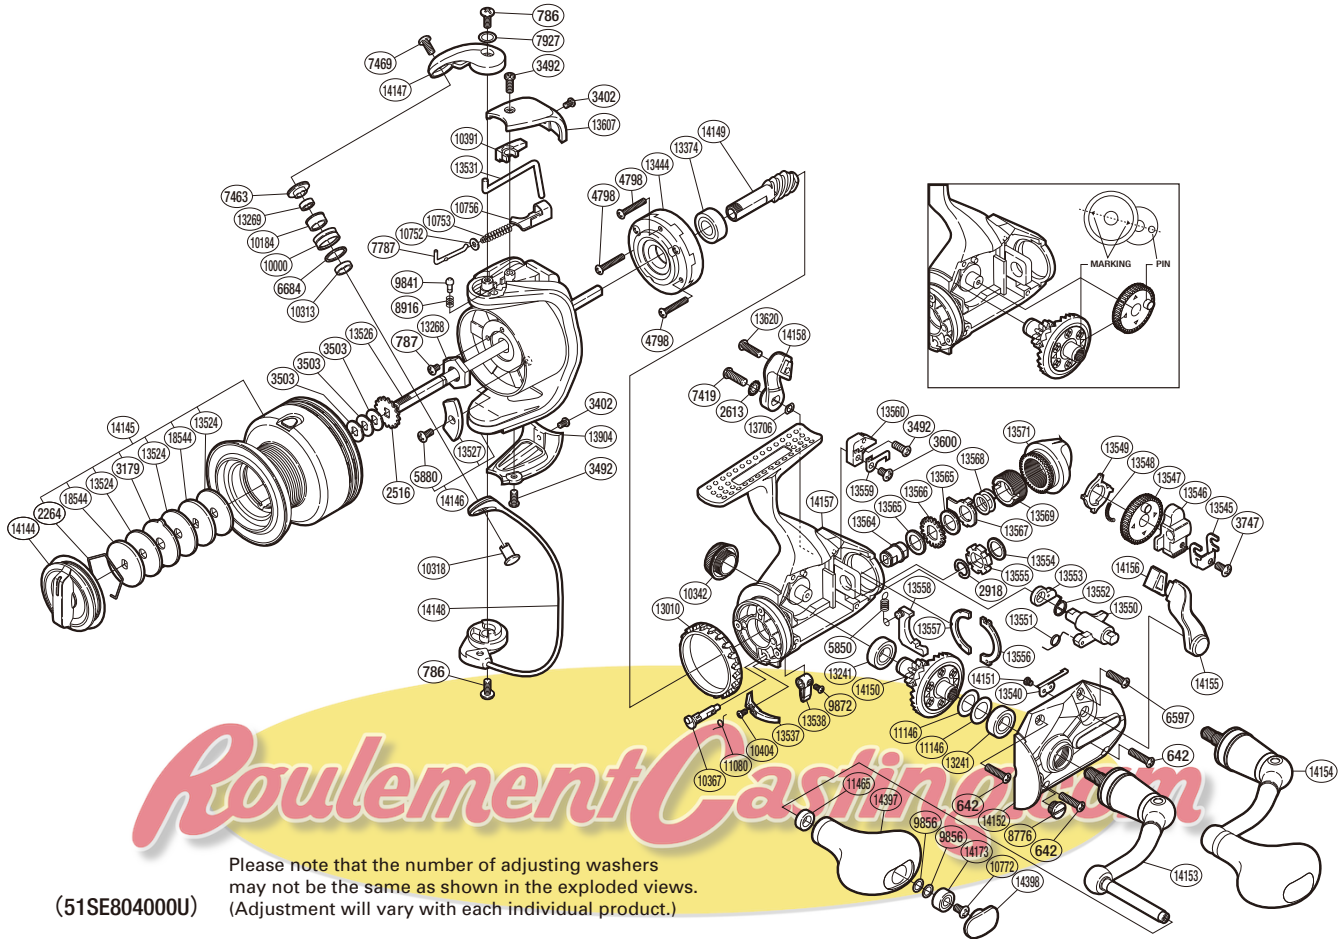

SHIMANO

THUNNUS CI4 S A-RB

TU-4000CI4

(51SE804000U)

Please note that the number of adjusting washers may not be the same as shown in the exploded views. (Adjustment will vary with each individual product.)