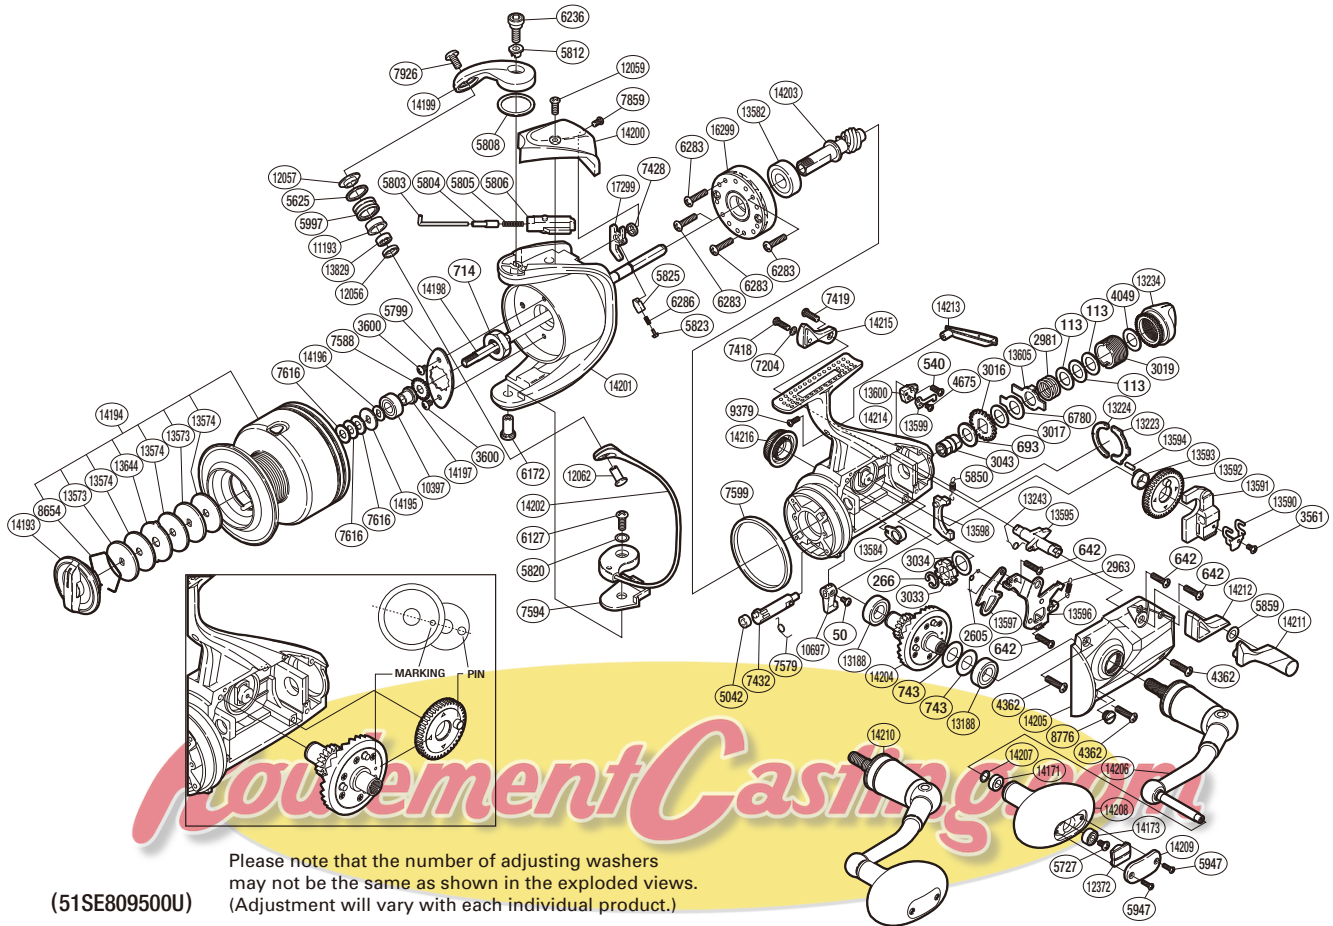

# SHIMANO

THUNNUS CI4 S A-RB

TU-12000CI4

(51SE809500U)

Please note that the number of adjusting washers may not be the same as shown in the exploded views. (Adjustment will vary with each individual product.)