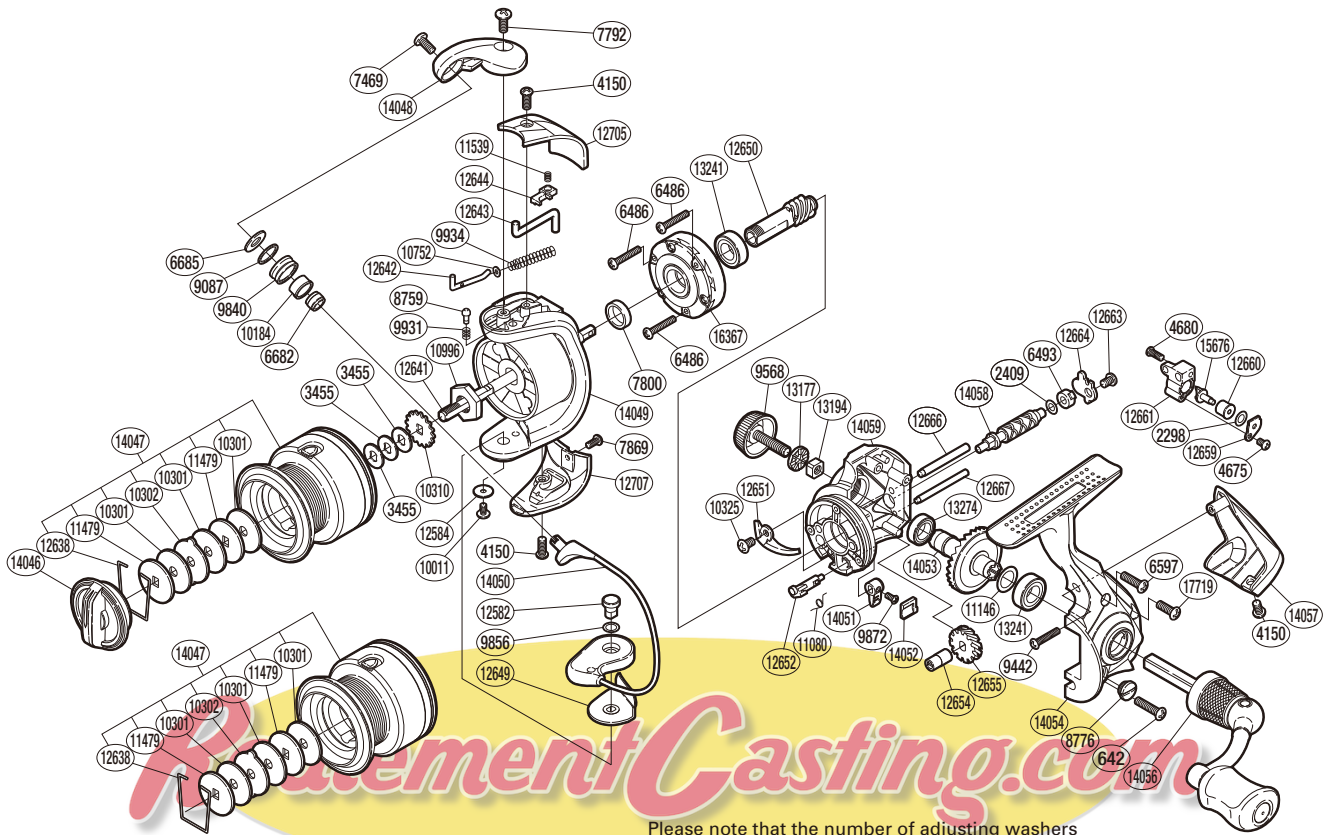

SHIMANO

TECHNIUM  A-RB

TEC-1000FC

(51SG761002G)

Please note that the number of adjusting washers may not be the same as shown in the exploded views. (Adjustment will vary with each individual product.)

Part No.	Description	Part No.	Description	Part No.	Description
RD 0642	Screw	RD10184	Line Roller Bushing	RD12663	Screw
RD 2298	Spacer	RD10301	Drag Washer	RD12664	Worm Shaft Retainer
RD 2409	Spacer	RD10302	Eared Washer	RD12666	Oscillating Guide A
RD 3455	Spool Washer	RD10310	Spool Support	RD12667	Oscillating Guide B
RD 4150	Screw	RD10325	Screw	RD12705	Bail Spring Cover
RD 4675	Screw	RD10752	Bail Spring Guide A Support	RD12707	Bail Hold Support Guard
RD 4680	Screw	RD10996	Rotor Nut	RD13177	Handle Screw Cap Spacer
RD 6486	Screw	RD11080	Anti-Reverse Cam Spring	RD13194	Handle Screw Lock
RD 6493	Worm Bushing (rear)	RD11146	Washer	RD13241	Ball Bearing
RD 6597	Screw	RD11479	Key Washer	RD13274	Ball Bearing
RD 6682	Line Roller Collar	RD11539	Bail Trip Lever Spring	RD14046	Drag Knob
RD 6685	Line Roller Washer	RD12582	Bail Hold Support Shaft	RD14047	Spool Assembly
RD 7469	Screw	RD12584	Washer	RD14048	Bail Arm
RD 7792	Screw	RD12638	Drag Washers Retainer	RD14049	Rotor
RD 7800	Rotor Ring	RD12641	Main Shaft	RD14050	Bail Assembly
RD 7869	Screw	RD12642	Bail Spring Guide A	RD14051	Anti-Reverse Lever
RD 8759	Click Pin	RD12643	Bail Trip Lever	RD14052	Anti-Reverse Lever Cover
RD 8776	Oil Cap	RD12644	Bail Trip Cover	RD14053	Drive Gear
RD 9087	Line Roller Spacer	RD12649	Bail Hold Support Spacer	RD14054	Side Cover
RD 9442	Screw	RD12650	Pinion Gear	RD14056	Handle Assembly
RD 9568	Handle Screw Cap	RD12651	Bail Trip Strike	RD14057	Rear Protector
RD 9840	Line Roller	RD12652	Anti-Reverse Cam	RD14058	Worm Shaft
RD 9856	Washer	RD12654	Worm Bushing (front)	RD14059	Body
RD 9872	Screw	RD12655	Idle Gear	RD15676	Oscillating Pawl
RD 9931	Click Spring	RD12659	Oscillating Pawl Cover	RD16367	Roller Clutch Assembly
RD 9934	Bail Spring	RD12660	Oscillating Slider Bushing	RD17719	Screw
RD10011	Screw	RD12661	Oscillating Slider		