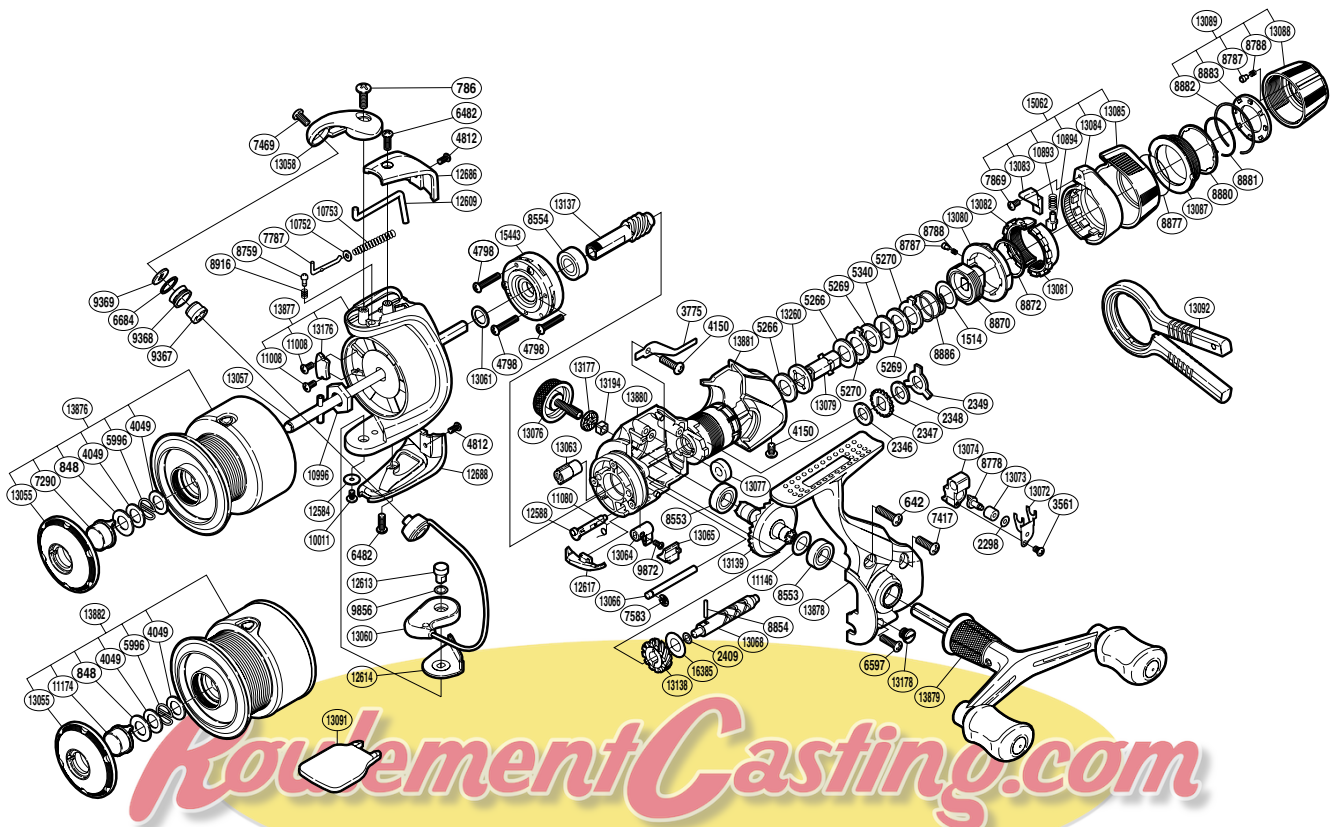

SHIMANO

SUPER

SUP-4000GTMRC

(51SG474003G)

Please note that the number of adjusting washers may not be the same as shown in the exploded views. (Adjustment will vary with each individual product.)

Part No.	Description	Part No.	Description	Part No.	Description
RD 0642	Screw	RD 8877	Drag Knob Friction Ring	RD13072	Oscillating Slider Retainer
RD 0786	Screw	RD 8880	Drag Knob Washer	RD13073	Oscillating Slider Bushing
RD 0848	Washer	RD 8881	Drag Knob Retainer	RD13074	Oscillating Slider
RD 1514	Washer	RD 8882	Click Plate Retainer	RD13076	Handle Screw Cap
RD 2298	Spacer	RD 8883	Click Plate	RD13077	Drag Shaft C
RD 2346	Drag Washer	RD 8886	Drag Coil Spring	RD13079	Drag Shaft A
RD 2347	Click Gear	RD 8916	Click Spring	RD13080	Lever Click Gear
RD 2348	Drag Washer	RD 9367	Line Roller Bushing	RD13081	Fightin' Pressure Screw
RD 2349	Eared Washer	RD 9368	Line Roller	RD13082	Fightin' Pressure Screw B
RD 2409	Spacer	RD 9369	Line Roller Washer	RD13083	Fightin' Lever Inner B
RD 3561	Screw	RD 9856	Washer	RD13084	Fightin' Lever Inner A
RD 3775	Drag Click	RD 9872	Screw	RD13085	Fightin' Lever Outer
RD 4049	Washer	RD10011	Screw	RD13087	Drag Programmer B
RD 4150	Screw	RD10752	Spring Guide A Support	RD13088	Drag Programmer A
RD 4798	Screw	RD10753	Bail Spring	RD13089	Drag Programmer Assembly
RD 4812	Screw	RD10893	Position Pin Spring	RD13137	Pinion Gear
RD 5266	Drag Washer	RD10894	Lever Position Pin	RD13138	Idle Gear
RD 5269	Drag Washer	RD10996	Rotor Nut	RD13139	Drive Gear
RD 5270	Eared Washer	RD11008	Screw	RD13176	Counter Weight
RD 5340	Key Washer	RD11080	Anti-Reverse Cam Spring	RD13177	Handle Screw Cap Spacer
RD 5996	Locking Spring	RD11146	Washer	RD13178	Oil Cap
RD 6482	Screw	RD12584	Washer	RD13194	Handle Screw Lock
RD 6597	Screw	RD12588	Anti-Reverse Cam	RD13260	Drag Shaft B
RD 6684	Line Roller Spacer	RD12609	Bail Trip Lever	RD13876	Spool Assembly
RD 7290	Push Button	RD12613	Bail Hold Support Shaft	RD13877	Rotor
RD 7417	Screw	RD12614	Bail Hold Support Spacer	RD13878	Side Cover
RD 7469	Screw	RD12617	Bail Trip Strike	RD13879	Double Paddle Handle Assembly
RD 7583	E Lock	RD12686	Bail Spring Cover	RD13880	Body
RD 7787	Bail Spring Guide A	RD12688	Bail Hold Support Guard	RD13881	Rear Protector
RD 7869	Screw	RD13055	Push Button Collar	RD15062	Fightin' Lever Assembly
RD 8553	Ball Bearing	RD13057	Main Shaft	RD15443	Roller Clutch Assembly
RD 8554	Ball Bearing	RD13058	Bail Arm	RD16385	Washer
RD 8759	Click Pin	RD13060	Bail Assembly		
RD 8778	Oscillating Pawl	RD13061	Washer	RD11174	Push Button
RD 8787	Click Pin	RD13063	Worm Bushing	RD13882	Spare Spool Assembly
RD 8788	Click Spring	RD13064	Anti-Reverse Lever		
RD 8854	Worm Shaft Pin	RD13065	Anti-Reverse Lever Cover		
RD 8870	Pressure Screw	RD13066	Oscillating Guide	RD13091	Spool Wrench (accessory)
RD 8872	Fightin' Pressure Screw Washer	RD13068	Worm Shaft	RD13092	Knob Wrench (accessory)