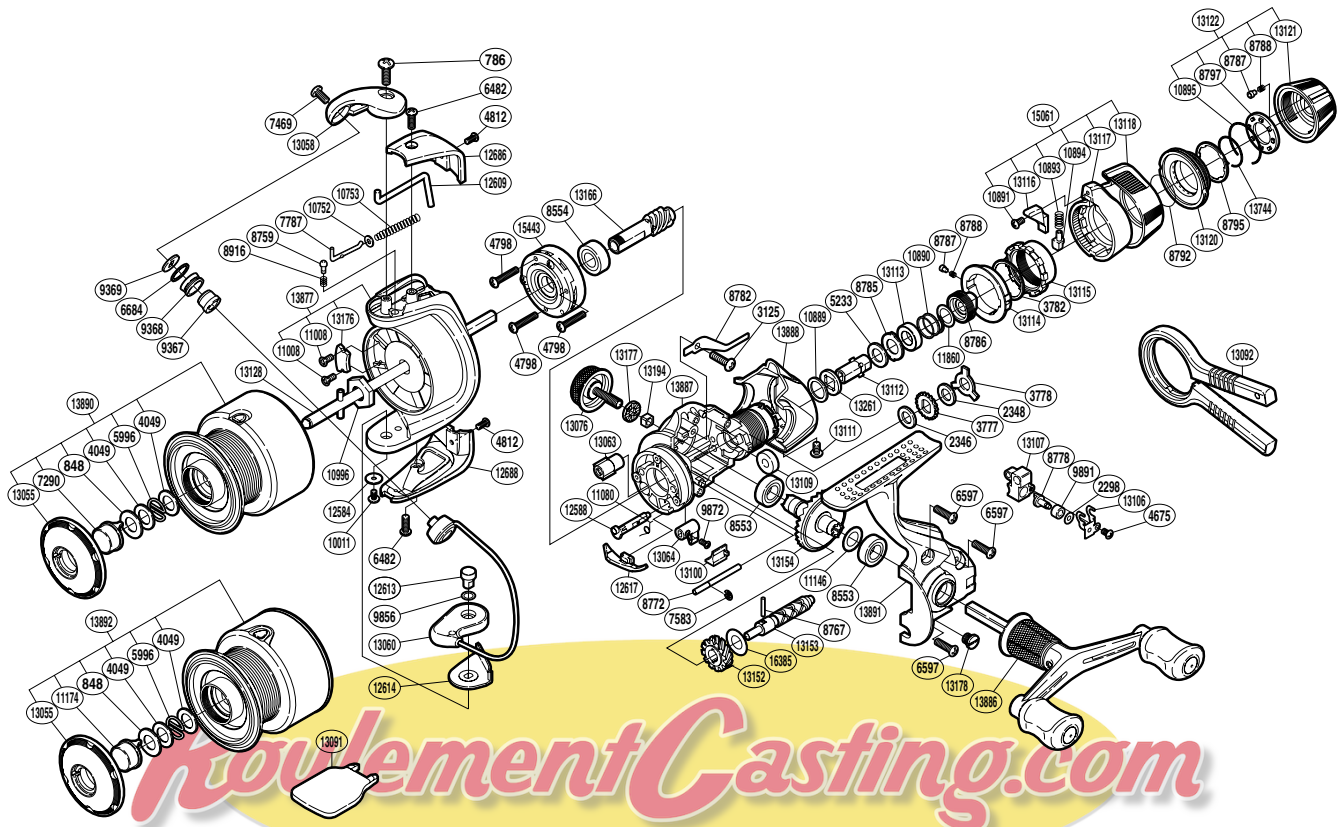

## SUP-3000SGTMRC

(51SG473003G)

Please note that the number of adjusting washers may not be the same as shown in the exploded views. (Adjustment will vary with each individual product.)

Part No.	Description	Part No.	Description	Part No.	Description
RD 0786	Screw	RD 9368	Line Roller	RD13112	Drag Shaft A
RD 0848	Washer	RD 9369	Line Roller Washer	RD13113	Drag Collar
RD 2298	Spacer	RD 9856	Washer	RD13114	Lever Click Gear
RD 2346	Drag Washer	RD 9872	Screw	RD13115	Fightin' Pressure Screw
RD 2348	Drag Washer	RD 9891	Oscillating Slider Bushing	RD13116	Fightin' Lever Inner B
RD 3125	Screw	RD10011	Screw	RD13117	Fightin' Lever Inner A
RD 3777	Click Gear	RD10752	Spring Guide A Support	RD13118	Fightin' Lever Outer
RD 3778	Eared Washer	RD10753	Bail Spring	RD13120	Drag Programmer B
RD 3782	Fightin' Pressure Screw Washer	RD10889	Drag Washer	RD13121	Drag Programmer A
RD 4049	Washer	RD10890	Drag Coil Spring	RD13122	Drag Programmer Assembly
RD 4675	Screw	RD10891	Screw	RD13128	Main Shaft
RD 4798	Screw	RD10893	Position Pin Spring	RD13152	Idle Gear
RD 4812	Screw	RD10894	Lever Position Pin	RD13153	Worm Shaft
RD 5233	Drag Washer	RD10895	Click Plate Retainer	RD13154	Drive Gear
RD 5996	Locking Spring	RD10996	Rotor Nut	RD13166	Pinion Gear
RD 6482	Screw	RD11008	Screw	RD13176	Counter Weight
RD 6597	Screw	RD11080	Anti-Reverse Cam Spring	RD13177	Handle Screw Cap Spacer
RD 6684	Line Roller Spacer	RD11146	Washer	RD13178	Oil Cap
RD 7290	Push Button	RD11860	Washer	RD13194	Handle Screw Lock
RD 7469	Screw	RD12584	Washer	RD13261	Drag Shaft B
RD 7583	E Lock	RD12588	Anti-Reverse Cam	RD13744	Drag Knob Retainer
RD 7787	Bail Spring Guide A	RD12609	Bail Trip Lever	RD13877	Rotor
RD 8553	Ball Bearing	RD12613	Bail Hold Support Shaft	RD13886	Double Paddle Handle Assembly
RD 8554	Ball Bearing	RD12614	Bail Hold Support Spacer	RD13887	Body
RD 8759	Click Pin	RD12617	Bail Trip Strike	RD13888	Rear Protector
RD 8767	Worm Shaft Pin	RD12686	Bail Spring Cover	RD13890	Spool Assembly
RD 8772	Oscillating Guide	RD12688	Bail Hold Support Guard	RD13891	Side Cover
RD 8778	Oscillating Pawl	RD13055	Push Button Collar	RD15061	Fightin' Lever Assembly
RD 8782	Drag Click	RD13058	Bail Arm	RD15443	Roller Clutch Assembly
RD 8785	Eared Washer	RD13060	Bail Assembly	RD16385	Washer
RD 8786	Pressure Screw	RD13063	Worm Bushing		
RD 8787	Click Pin	RD13064	Anti-Reverse Lever	RD11174	Push Button
RD 8788	Click Spring	RD13076	Handle Screw Cap	RD13892	Spare Spool Assembly
RD 8792	Drag Knob Friction Ring	RD13100	Anti-Reverse Lever Cover		
RD 8795	Drag Knob Washer	RD13106	Oscillating Slider Retainer		
RD 8797	Click Plate	RD13107	Oscillating Slider		
RD 8916	Click Spring	RD13109	Drag Shaft C	RD13091	Spool Wrench (accessory)
RD 9367	Line Roller Bushing	RD13111	Screw	RD13092	Knob Wrench (accessory)