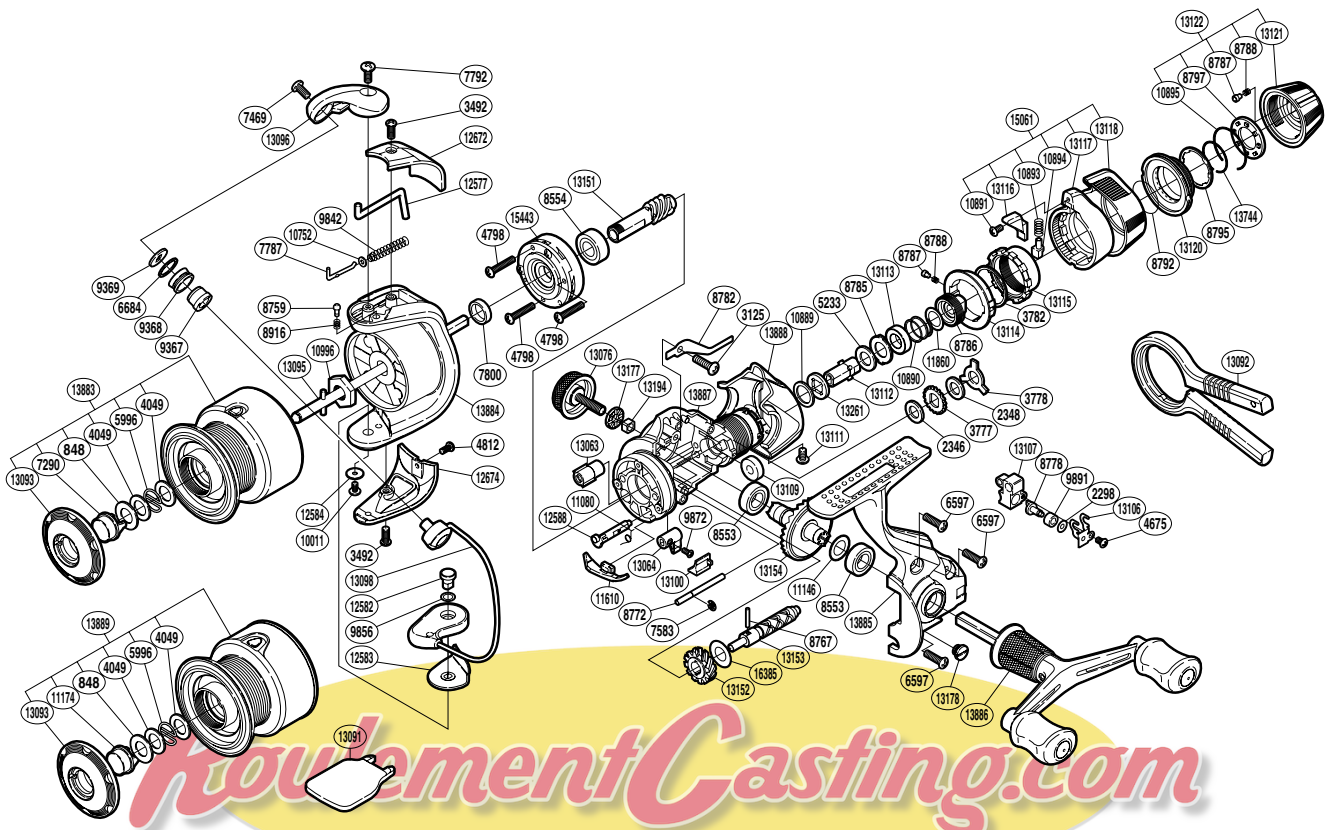

SHIMANO

SUPER

SUP-2500GTMRC

Please note that the number of adjusting washers may not be the same as shown in the exploded views. (Adjustment will vary with each individual product.)

(51SG472503G)

Part No.	Description	Part No.	Description	Part No.	Description
RD 0848	Washer	RD 8916	Click Spring	RD13107	Oscillating Slider
RD 2298	Spacer	RD 9367	Line Roller Bushing	RD13109	Drag Shaft C
RD 2346	Drag Washer	RD 9368	Line Roller	RD13111	Screw
RD 2348	Drag Washer	RD 9369	Line Roller Washer	RD13112	Drag Shaft A
RD 3125	Screw	RD 9842	Bail Spring	RD13113	Drag Collar
RD 3492	Screw	RD 9856	Washer	RD13114	Lever Click Gear
RD 3777	Click Gear	RD 9872	Screw	RD13115	Fightin' Pressure Screw
RD 3778	Eared Washer	RD 9891	Oscillating Slider Bushing	RD13116	Fightin' Lever Inner B
RD 3782	Fightin' Pressure Screw Washer	RD10011	Screw	RD13117	Fightin' Lever Inner A
RD 4049	Washer	RD10752	Spring Guide A Support	RD13118	Fightin' Lever Outer
RD 4675	Screw	RD10889	Drag Washer	RD13120	Drag Programmer B
RD 4798	Screw	RD10890	Drag Coil Spring	RD13121	Drag Programmer A
RD 4812	Screw	RD10891	Screw	RD13122	Drag Programmer Assembly
RD 5233	Drag Washer	RD10893	Position Pin Spring	RD13151	Pinion Gear
RD 5996	Locking Spring	RD10894	Lever Position Pin	RD13152	Idle Gear
RD 6597	Screw	RD10895	Click Plate Retainer	RD13153	Worm Shaft
RD 6684	Line Roller Spacer	RD10996	Rotor Nut	RD13154	Drive Gear
RD 7290	Push Button	RD11080	Anti-Reverse Cam Spring	RD13177	Handle Screw Cap Spacer
RD 7469	Screw	RD11146	Washer	RD13178	Oil Cap
RD 7583	E Lock	RD11610	Bail Trip Strike	RD13194	Handle Screw Lock
RD 7787	Bail Spring Guide A	RD11860	Washer	RD13261	Drag Shaft B
RD 7792	Screw	RD12577	Bail Trip Lever	RD13744	Drag Knob Retainer
RD 7800	Rotor Ring	RD12582	Bail Hold Support Shaft	RD13883	Spool Assembly
RD 8553	Ball Bearing	RD12583	Bail Hold Support Spacer	RD13884	Rotor
RD 8554	Ball Bearing	RD12584	Washer	RD13885	Side Cover
RD 8759	Click Pin	RD12588	Anti-Reverse Cam	RD13886	Double Paddle Handle Assembly
RD 8767	Worm Shaft Pin	RD12672	Bail Spring Cover	RD13887	Body
RD 8772	Oscillating Guide	RD12674	Bail Hold Support Guard	RD13888	Rear Protector
RD 8778	Oscillating Pawl	RD13063	Worm Bushing	RD15061	Fightin' Lever Assembly
RD 8782	Drag Click	RD13064	Anti-Reverse Lever	RD15443	Roller Clutch Assembly
RD 8785	Eared Washer	RD13076	Handle Screw Cap	RD16385	Washer
RD 8786	Pressure Screw	RD13093	Push Button Collar		
RD 8787	Click Pin	RD13095	Main Shaft	RD11174	Push Button
RD 8788	Click Spring	RD13096	Bail Arm	RD13889	Spare Spool Assembly
RD 8792	Drag Knob Friction Ring	RD13098	Bail Assembly		
RD 8795	Drag Knob Washer	RD13100	Anti-Reverse Lever Cover	RD13091	Spool Wrench (accessory)
RD 8797	Click Plate	RD13106	Oscillating Slider Retainer	RD13092	Knob Wrench (accessory)