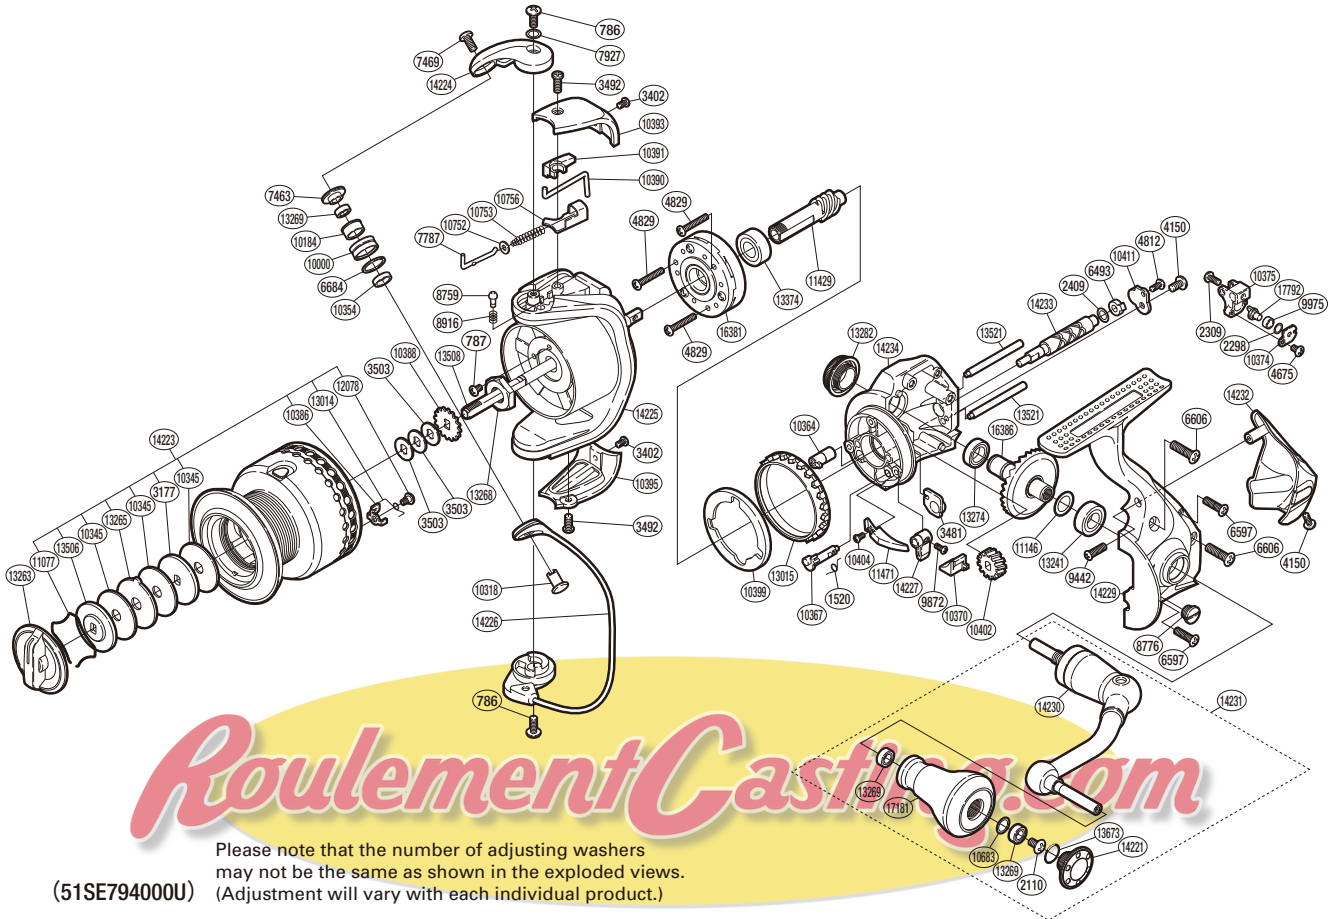

# SHIMANO

STRADIC **C14** SA-RB

STCI4-4000F

Please note that the number of adjusting washers may not be the same as shown in the exploded views. (Adjustment will vary with each individual product.)

(51SE794000U)