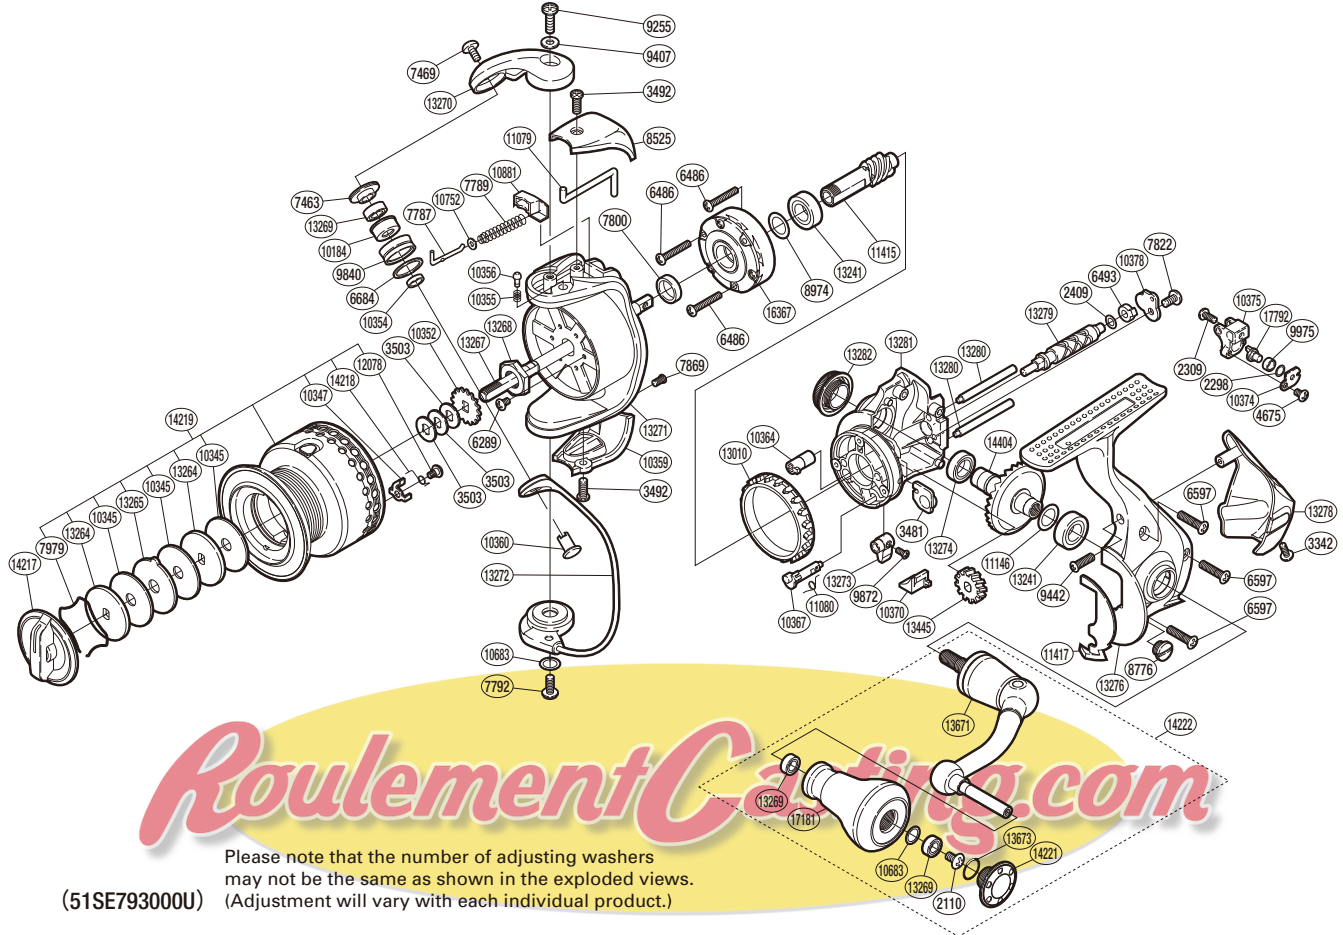

SHIMANO

STRADIC C14 SA-RB

STCI4-3000F

Part No.	Description	Part No.	Description	Part No.	Description
RD 2110	Screw	RD 9840	Line Roller	RD13264	Key Washer
RD 2298	Spacer	RD 9872	Screw	RD13265	Eared Washer
RD 2309	Screw	RD 9975	Oscillating Slider Bushing	RD13267	Main Shaft
RD 2409	Spacer	RD10184	Line Roller Bushing	RD13268	Rotor Nut
RD 3342	Screw	RD10345	Drag Washer	RD13269	Ball Bearing
RD 3481	Bushing	RD10347	Drag Click	RD13270	Bail Arm
RD 3492	Screw	RD10352	Spool Support	RD13271	Rotor
RD 3503	Spool Washer	RD10354	Bearing Spacer	RD13272	Bail Assembly
RD 4675	Screw	RD10355	Click Spring	RD13273	Anti-Reverse Lever
RD 6289	Screw	RD10356	Click Pin	RD13274	Ball Bearing
RD 6486	Screw	RD10359	Bail Hold Support Guard	RD13276	Side Cover
RD 6493	Worm Bushing (rear)	RD10360	Line Roller Support	RD13278	Rear Protector
RD 6597	Screw	RD10364	Worm Bushing (front)	RD13279	Worm Shaft
RD 6684	Line Roller Spacer	RD10367	Anti-Reverse Cam	RD13280	Oscillating Guide
RD 7463	Line Roller Washer	RD10370	Anti-Reverse Lever Cover	RD13281	Body
RD 7469	Screw	RD10374	Oscillating Pawl Cover	RD13282	Handle Screw Cap
RD 7787	Bail Spring Guide A	RD10375	Oscillating Slider	RD13445	Idle Gear
RD 7789	Bail Spring	RD10378	Worm Shaft Retainer	RD13671	Handle Shank Assembly
RD 7792	Screw	RD10683	Washer	RD13673	O Ring
RD 7800	Rotor Ring	RD10752	Spring Guide A Support	RD14217	Drag Knob
RD 7822	Screw	RD10881	Bail Spring Seat	RD14218	Click Spring
RD 7869	Screw	RD11079	Bail Trip Lever	RD14219	Spool Assembly
RD 7979	Drag Washers Retainer	RD11080	Anti-Reverse Cam Spring	RD14221	Handle Knob Seal
RD 8525	Bail Spring Cover	RD11146	Washer	RD14222	Handle Assembly
RD 8776	Oil Cap	RD11415	Pinion Gear	RD14404	Drive Gear
RD 8974	Washer	RD11417	Bail Trip Strike	RD16367	Roller Clutch Assembly
RD 9255	Screw	RD12078	Screw	RD17181	Handle Knob
RD 9407	Washer	RD13010	Friction Ring	RD17792	Oscillating Pawl
RD 9442	Screw	RD13241	Ball Bearing		