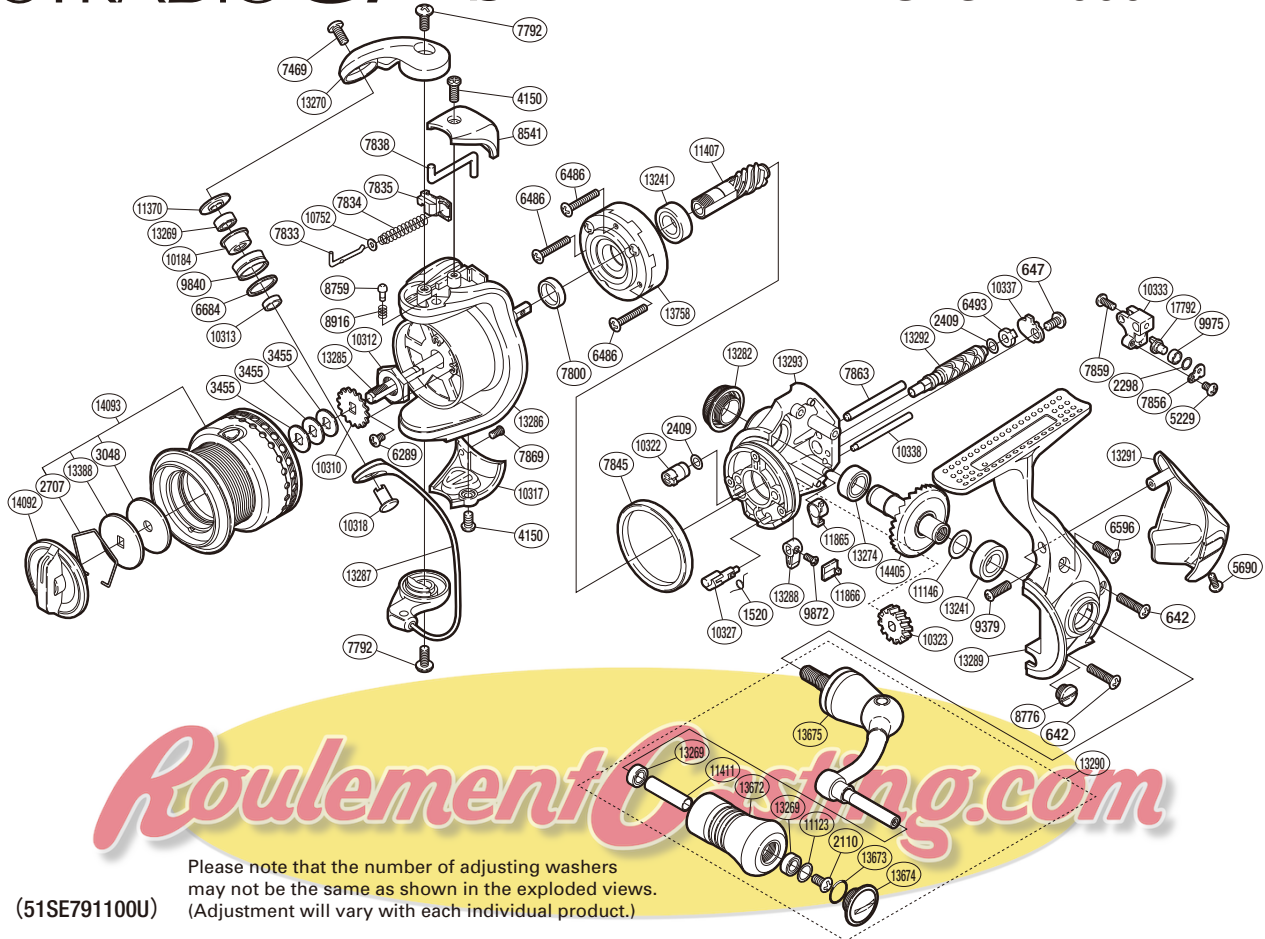

SHIMANO

STRADIC C14 SA-RB

STCI4-1000FML

Part No.	Description	Part No.	Description	Part No.	Description
RD 0642	Screw	RD 7863	Oscillating Guide A	RD11411	Handle Knob Shaft Collar
RD 0647	Screw	RD 7869	Screw	RD11865	Pinion Gear Bushing
RD 1520	Anti-Reverse Cam Spring	RD 8541	Bail Spring Cover	RD11866	Anti-Reverse Lever Cover
RD 2110	Screw	RD 8759	Click Pin	RD13241	Ball Bearing
RD 2298	Spacer	RD 8776	Oil Cap	RD13269	Ball Bearing
RD 2409	Spacer	RD 8916	Click Spring	RD13270	Bail Arm
RD 2707	Drag Washers Retainer	RD 9379	Screw	RD13274	Ball Bearing
RD 3048	Drag Washer	RD 9840	Line Roller	RD13282	Handle Screw Cap
RD 3455	Spool Washer	RD 9872	Screw	RD13285	Main Shaft
RD 4150	Screw	RD 9975	Oscillating Slider Bushing	RD13286	Rotor
RD 5229	Screw	RD10184	Line Roller Bushing	RD13287	Bail Assembly
RD 5690	Screw	RD10310	Spool Support	RD13288	Anti-Reverse Lever
RD 6289	Screw	RD10312	Rotor Nut	RD13289	Side Cover
RD 6486	Screw	RD10313	Bearing Spacer	RD13290	Handle Assembly
RD 6493	Worm Bushing (rear)	RD10317	Bail Hold Support Guard	RD13291	Rear Protector
RD 6596	Screw	RD10318	Line Roller Support	RD13292	Worm Shaft
RD 6684	Line Roller Spacer	RD10322	Worm Bushing (front)	RD13293	Body
RD 7469	Screw	RD10323	Idle Gear	RD13388	Key Washer
RD 7792	Screw	RD10327	Anti-Reverse Cam	RD13672	Handle Knob
RD 7800	Rotor Ring	RD10333	Oscillating Slider	RD13673	O Ring
RD 7833	Bail Spring Guide A	RD10337	Worm Shaft Retainer	RD13674	Handle Knob Seal
RD 7834	Bail Spring	RD10338	Oscillating Guide B	RD13675	Handle Shank Assembly
RD 7835	Bail Spring Seat	RD10752	Spring Guide A Support	RD13758	Roller Clutch Assembly
RD 7838	Bail Trip Lever	RD11123	Washer	RD14092	Drag Knob
RD 7845	Friction Ring	RD11146	Washer	RD14093	Spool Assembly
RD 7856	Oscillating Pawl Cover	RD11370	Line Roller Washer	RD14405	Drive Gear
RD 7859	Screw	RD11407	Pinion Gear	RD17792	Oscillating Pawl