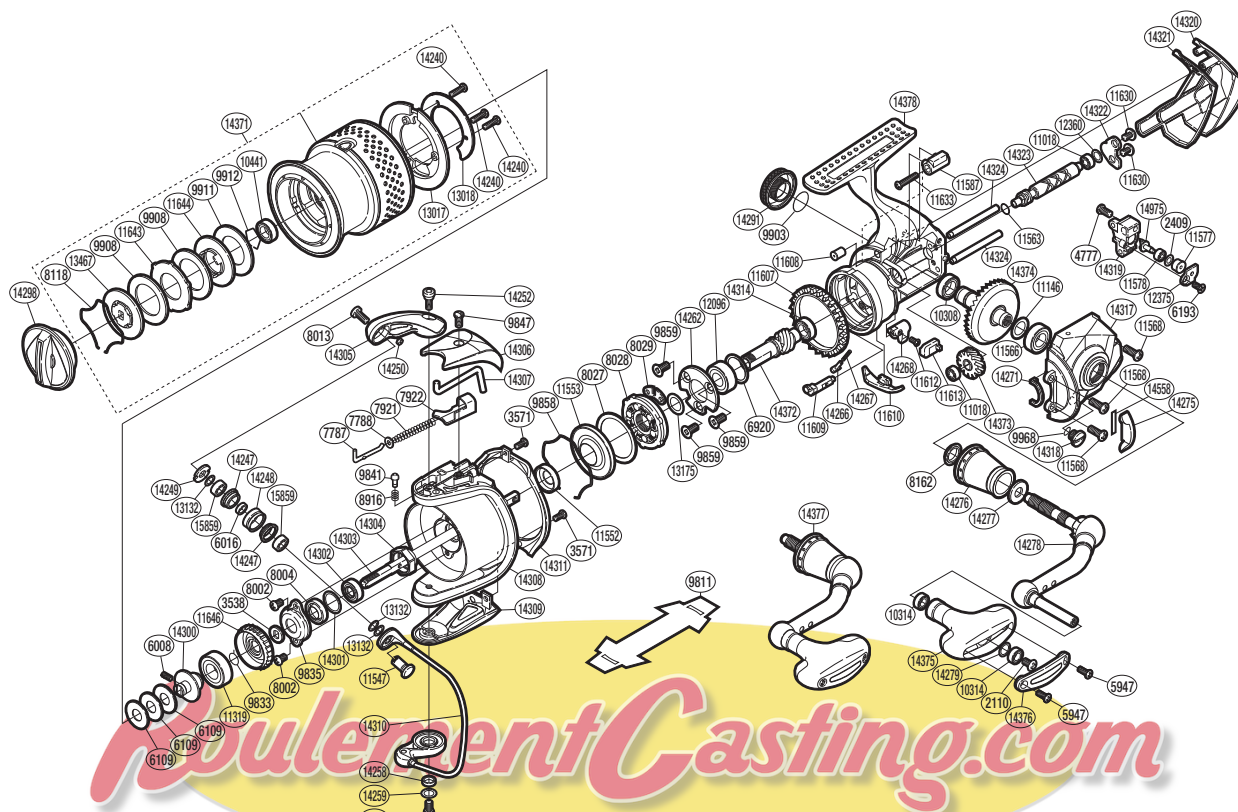

SHIMANO

STELLA SA-RB

STL-4000FE

(51SE694104G)

Please note that the number of adjusting washers may not be the same as shown in the exploded views. (Adjustment will vary with each individual product.)

Part No.	Description	Part No.	Description	Part No.	Description
RD 2110	Screw	RD11563	Worm Shaft Ring ***	RD14291	Handle Screw Cap
RD 2409	Spacer ***	RD11566	Ball Bearing *****	RD14298	Drag Knob
RD 3538	Spool Support	RD11568	Screw	RD14300	Bearing Bushing
RD 3571	Screw	RD11577	Oscillating Slider Bushing ***	RD14301	Washer
RD 4777	Screw	RD11578	Ball Bearing ***	RD14302	Main Shaft Spacer *****
RD 5947	Screw	RD11587	Rear Protector Collar	RD14303	Main Shaft
RD 6008	Set Screw	RD11607	Friction Ring	RD14304	Rotor Nut
RD 6016	Bearing Spacer *	RD11608	Body Flange Seal	RD14305	Bail Arm
RD 6109	Spool Washer	RD11609	Anti-Reverse Cam	RD14306	Bail Spring Cover
RD 6193	Screw	RD11610	Bail Trip Strike	RD14307	Bail Trip Lever
RD 6920	Spacer	RD11612	Screw	RD14308	Rotor
RD 7787	Bail Spring Guide A *****	RD11613	Anti-Reverse Lever Cover	RD14309	Bail Hold Support Guard
RD 7788	Spring Guide A Support *****	RD11630	Screw	RD14310	Bail Assembly
RD 7921	Bail Spring *****	RD11633	Screw	RD14311	Rotor Guard
RD 7922	Bail Spring Seat	RD11643	Eared Washer	RD14314	Ball Bearing *****
RD 8002	Screw	RD11644	Key Washer	RD14317	Side Cover
RD 8004	Bearing Water Proof	RD11646	Drag Click Ratchet	RD14318	Oil Cap
RD 8013	Screw *	RD12096	Ball Bearing *****	RD14319	Oscillating Slider
RD 8027	Roller Clutch Outer Spacer	RD12360	Washer ***	RD14320	Rear Protector
RD 8028	Roller Clutch Assembly	RD12375	Oscillating Pawl Cover	RD14321	Rear Shield
RD 8029	Clutch Insole	RD13017	Spool Pin Cover	RD14322	Worm Shaft Retainer
RD 8118	Drag Washers Retainer	RD13018	Spool Pin Cover Plate	RD14323	Worm Shaft ***
RD 8162	Handle Shaft Seal	RD13132	Washer *	RD14324	Oscillating Guide
RD 8916	Click Spring *****	RD13175	Washer	RD14371	Spool Assembly
RD 9833	Ratchet Spring	RD13467	Key Washer	RD14372	Pinion Gear **
RD 9835	Rotor Nut Lock Plate	RD14240	Screw	RD14373	Idle Gear **
RD 9841	Click Pin *****	RD14247	Line Roller Bushing *	RD14374	Drive Gear **
RD 9847	Screw	RD14248	Line Roller *	RD14375	Handle Knob
RD 9858	Roller Clutch Water Proof Retainer	RD14249	Line Roller Plate *	RD14376	Handle Knob I.D. Plate
RD 9859	Screw	RD14250	Line Roller Oil Cap	RD14377	Handle Assembly
RD 9903	O Ring	RD14252	Screw	RD14378	Body
RD 9908	Drag Washer	RD14258	Bail Trip Cam Bushing	RD14558	Friction Ring Spacer Sheet(adjustment)
RD 9911	Drag Washer	RD14259	Washer	RD14975	Oscillating Pawl
RD 9912	Bearing Retainer	RD14260	Screw	RD15859	Ball Bearing *
RD 9968	O Ring	RD14262	Bearing Retainer		
RD10308	Ball Bearing *****	RD14266	Spring Guide	RD 9811	Reel Seat Spacer (accessory)
RD10314	Ball Bearing	RD14267	Anti-Reverse Cam Spring		
RD10441	Ball Bearing	RD14268	Anti-Reverse Lever		
RD11018	Ball Bearing ***	RD14271	Flange Water Proof		
RD11146	Washer **/*****	RD14275	Friction Ring Spacer	PK 0410	Line Roller Set *
RD11319	Ball Bearing	RD14276	Handle Shaft Cover	PK 0045	Gear Set **
RD11547	Line Roller Support *	RD14277	Large Handle Shank Washer	PK 0228	Oscillation Set ***
RD11552	Rotor Ring	RD14278	Handle Shank Assembly	PK 0050	Bail Spring Set *****
RD11553	Roller Clutch Water Proof	RD14279	Washer	PK 0427	Bearing Set *****