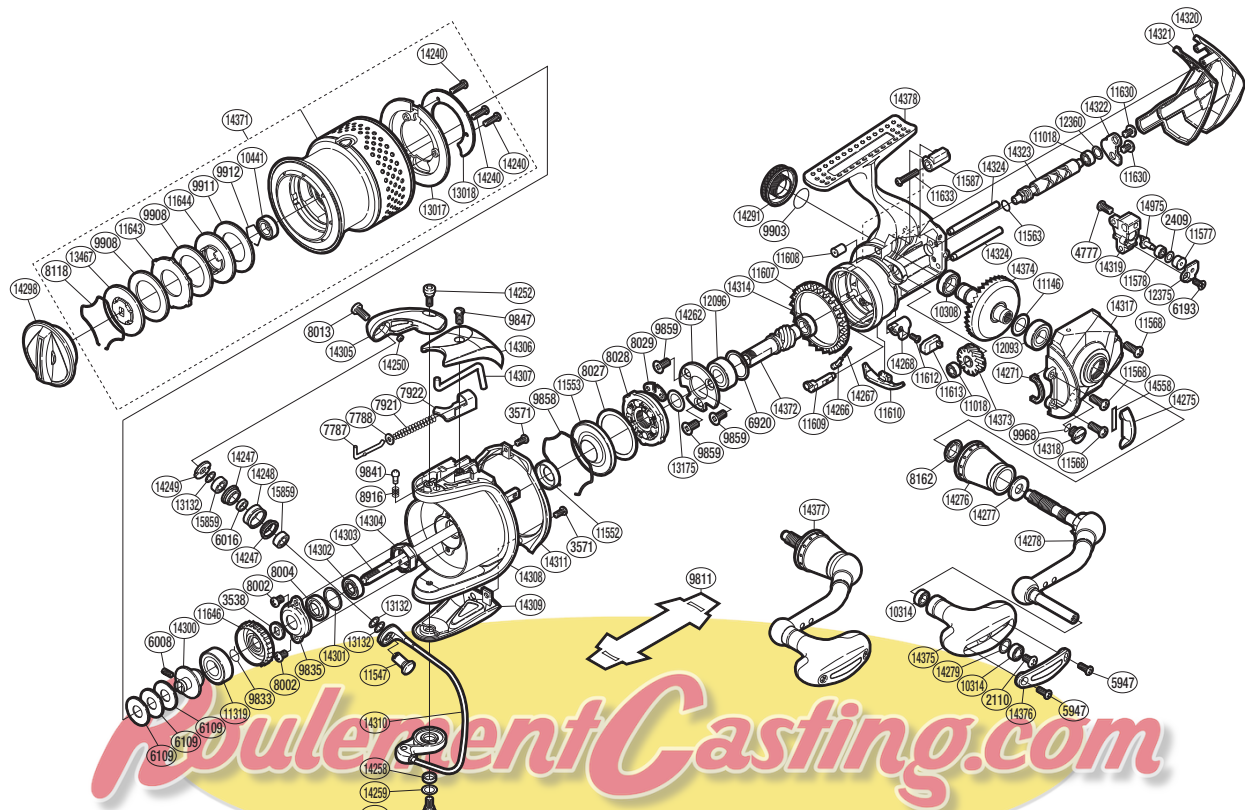

SHIMANO

STELLA S A-RB

STL-4000FE

(51SE694104G)

Please note that the number of adjusting washers may not be the same as shown in the exploded views. (Adjustment will vary with each individual product.)

Part No.	Description	Part No.	Description	Part No.	Description
RD 2110	Screw	RD11552	Rotor Ring	RD14276	Handle Shaft Cover
RD 2409	Spacer	RD11553	Roller Clutch Water Proof	RD14277	Large Handle Shank Washer
RD 3538	Spool Support	RD11563	Worm Shaft Ring	RD14278	Handle Shank Assembly
RD 3571	Screw	RD11568	Screw	RD14279	Washer
RD 4777	Screw	RD11577	Oscillating Slider Bushing	RD14291	Handle Screw Cap
RD 5947	Screw	RD11578	Ball Bearing	RD14298	Drag Knob
RD 6008	Set Screw	RD11587	Rear Protector Collar	RD14300	Bearing Bushing
RD 6016	Bearing Spacer	RD11607	Friction Ring	RD14301	Washer
RD 6109	Spool Washer	RD11608	Body Flange Seal	RD14302	Main Shaft Spacer
RD 6193	Screw	RD11609	Anti-Reverse Cam	RD14303	Main Shaft
RD 6920	Spacer	RD11610	Bail Trip Strike	RD14304	Rotor Nut
RD 7787	Bail Spring Guide A	RD11612	Screw	RD14305	Bail Arm
RD 7788	Spring Guide A Support	RD11613	Anti-Reverse Lever Cover	RD14306	Bail Spring Cover
RD 7921	Bail Spring	RD11630	Screw	RD14307	Bail Trip Lever
RD 7922	Bail Spring Seat	RD11633	Screw	RD14308	Rotor
RD 8002	Screw	RD11643	Eared Washer	RD14309	Bail Hold Support Guard
RD 8004	Bearing Water Proof	RD11644	Key Washer	RD14310	Bail Assembly
RD 8013	Screw	RD11646	Drag Click Ratchet	RD14311	Rotor Guard
RD 8027	Roller Clutch Outer Spacer	RD12093	Ball Bearing	RD14314	Ball Bearing
RD 8028	Roller Clutch Assembly	RD12096	Ball Bearing	RD14317	Side Cover
RD 8029	Clutch Insole	RD12360	Washer	RD14318	Oil Cap
RD 8118	Drag Washers Retainer	RD12375	Oscillating Pawl Cover	RD14319	Oscillating Slider
RD 8162	Handle Shaft Seal	RD13017	Spool Pin Cover	RD14320	Rear Protector
RD 8916	Click Spring	RD13018	Spool Pin Cover Plate	RD14321	Rear Shield
RD 9833	Ratchet Spring	RD13132	Washer	RD14322	Worm Shaft Retainer
RD 9835	Rotor Nut Lock Plate	RD13175	Washer	RD14323	Worm Shaft
RD 9841	Click Pin	RD13467	Key Washer	RD14324	Oscillating Guide
RD 9847	Screw	RD14240	Screw	RD14371	Spool Assembly
RD 9858	Roller Clutch Water Proof Retainer	RD14247	Line Roller Bushing	RD14372	Pinion Gear
RD 9859	Screw	RD14248	Line Roller	RD14373	Idle Gear
RD 9903	O Ring	RD14249	Line Roller Plate	RD14374	Drive Gear
RD 9908	Drag Washer	RD14250	Line Roller Oil Cap	RD14375	Handle Knob
RD 9911	Drag Washer	RD14252	Screw	RD14376	Handle Knob I.D. Plate
RD 9912	Bearing Retainer	RD14258	Bail Trip Cam Bushing	RD14377	Handle Assembly
RD 9968	O Ring	RD14259	Washer	RD14378	Body
RD10308	Ball Bearing	RD14260	Screw	RD14558	Friction Ring Spacer Sheet (adjustment)
RD10314	Ball Bearing	RD14262	Bearing Retainer	RD14975	Oscillating Pawl
RD10441	Ball Bearing	RD14266	Spring Guide	RD15859	Ball Bearing
RD11018	Ball Bearing	RD14267	Anti-Reverse Cam Spring		
RD11146	Washer	RD14268	Anti-Reverse Lever		
RD11319	Ball Bearing	RD14271	Flange Water Proof		
RD11547	Line Roller Support	RD14275	Friction Ring Spacer	RD 9811	Reel Seat Spacer (accessory)