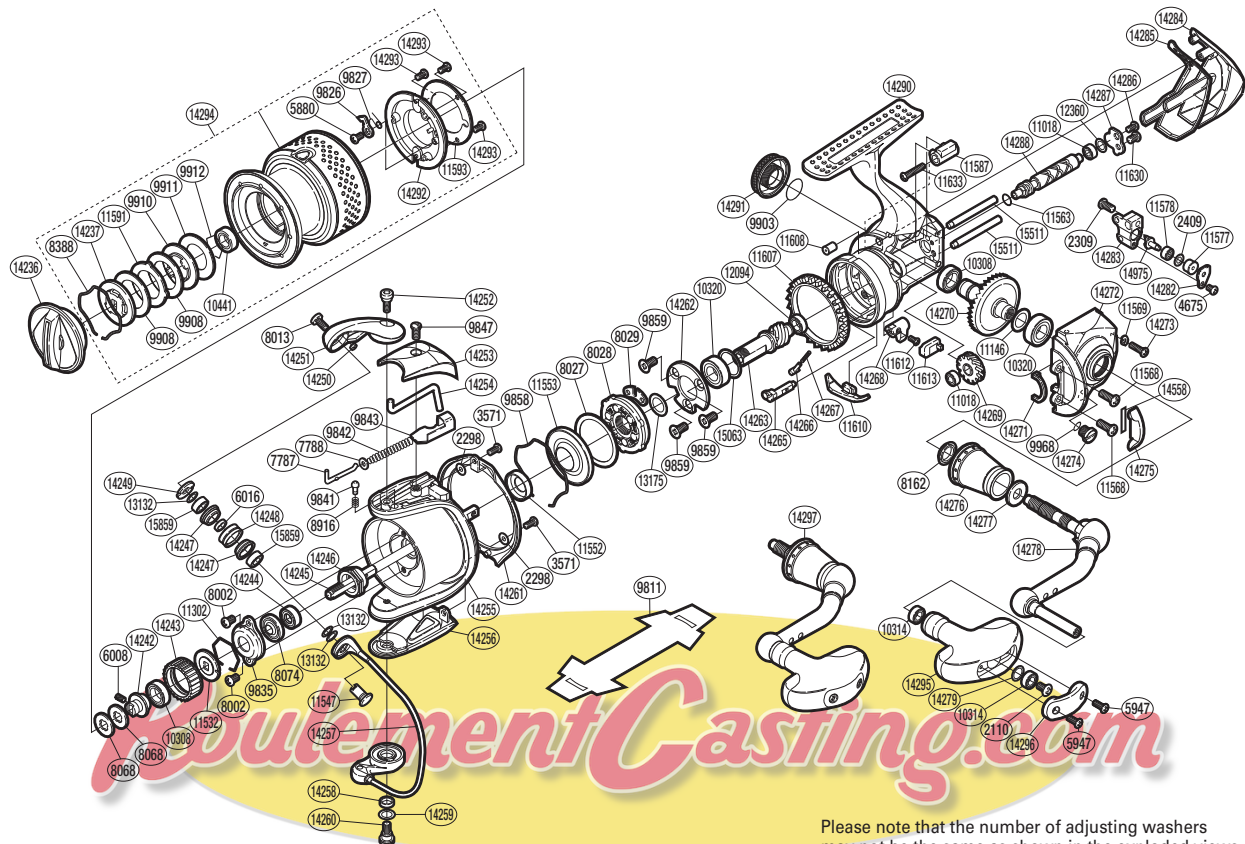

SHIMANO

STELLA  A-RB

STL-3000FE

(51SE693004U)

Please note that the number of adjusting washers may not be the same as shown in the exploded views. (Adjustment will vary with each individual product.)

Part No.	Description	Part No.	Description	Part No.	Description
RD 2110	Screw	RD11302	Ratchet Spring	RD14259	Washer
RD 2298	Spacer	RD11532	Spool Support	RD14260	Screw
RD 2309	Screw	RD11547	Line Roller Support	RD14261	Rotor Guard
RD 2409	Spacer	RD11552	Rotor Ring	RD14262	Bearing Retainer
RD 3571	Screw	RD11553	Roller Clutch Water Proof	RD14263	Pinion Gear
RD 4675	Screw	RD11563	Worm Shaft Ring	RD14265	Anti-Reverse Cam
RD 5880	Screw	RD11568	Screw	RD14266	Spring Guide
RD 5947	Screw	RD11569	Screw Washer	RD14267	Anti-Reverse Cam Spring
RD 6008	Set Screw	RD11577	Oscillating Slider Bushing	RD14268	Anti-Reverse Lever
RD 6016	Bearing Spacer	RD11578	Ball Bearing	RD14269	Idle Gear
RD 7787	Bail Spring Guide A	RD11587	Rear Protector Collar	RD14270	Drive Gear
RD 7788	Spring Guide A Support	RD11591	Eared Washer	RD14271	Flange Water Proof
RD 8002	Screw	RD11593	Spool Pin Cover Plate	RD14272	Side Cover
RD 8013	Screw	RD11607	Friction Ring	RD14273	Screw
RD 8027	Roller Clutch Outer Spacer	RD11608	Body Flange Seal	RD14274	Oil Cap
RD 8028	Roller Clutch Assembly	RD11610	Bail Trip Strike	RD14275	Friction Ring Spacer
RD 8029	Clutch Insole	RD11612	Screw	RD14276	Handle Shaft Cover
RD 8068	Spool Washer	RD11613	Anti-Reverse Lever Cover	RD14277	Large Handle Shank Washer
RD 8074	Bearing Water Proof	RD11630	Screw	RD14278	Handle Shank Assembly
RD 8162	Handle Shaft Seal	RD11633	Screw	RD14279	Washer
RD 8388	Drag Washers Retainer	RD12094	Ball Bearing	RD14282	Oscillating Pawl Cover
RD 8916	Click Spring	RD12360	Washer	RD14283	Oscillating Slider
RD 9826	Drag Click	RD13132	Washer	RD14284	Rear Protector
RD 9827	Drag Click Spring	RD13175	Washer	RD14285	Rear Shield
RD 9835	Rotor Nut Lock Plate	RD14236	Drag Knob	RD14286	Screw
RD 9841	Click Pin	RD14237	Key Washer	RD14287	Worm Shaft Retainer
RD 9842	Bail Spring	RD14242	Bearing Bushing	RD14288	Worm Shaft
RD 9843	Bail Spring Seat	RD14243	Drag Click Ratchet	RD14290	Body
RD 9847	Screw	RD14244	Main Shaft Spacer	RD14291	Handle Screw Cap
RD 9858	Roller Clutch Water Proof Retainer	RD14245	Main Shaft	RD14292	Spool Pin Cover
RD 9859	Screw	RD14246	Rotor Nut	RD14293	Screw
RD 9903	O Ring	RD14247	Line Roller Bushing	RD14294	Spool Assembly
RD 9908	Drag Washer	RD14248	Line Roller	RD14295	Handle Knob
RD 9910	Key Washer	RD14249	Line Roller Plate	RD14296	Handle Knob I.D. Plate
RD 9911	Drag Washer	RD14250	Line Roller Oil Cap	RD14297	Handle Assembly
RD 9912	Bearing Retainer	RD14251	Bail Arm	RD14975	Oscillating Pawl
RD 9968	O Ring	RD14252	Screw	RD14558	Friction Ring Spacer Sheet (adjustment)
RD10308	Ball Bearing	RD14253	Bail Spring Cover	RD15063	Spacer
RD10314	Ball Bearing	RD14254	Bail Trip Lever	RD15511	Oscillating Guide
RD10320	Ball Bearing	RD14255	Rotor	RD15859	Ball Bearing
RD10441	Ball Bearing	RD14256	Bail Hold Support Guard		
RD11018	Ball Bearing	RD14257	Bail Assembly		
RD11146	Washer	RD14258	Bail Trip Cam Bushing	RD 9811	Reel Seat Spacer (accessory)