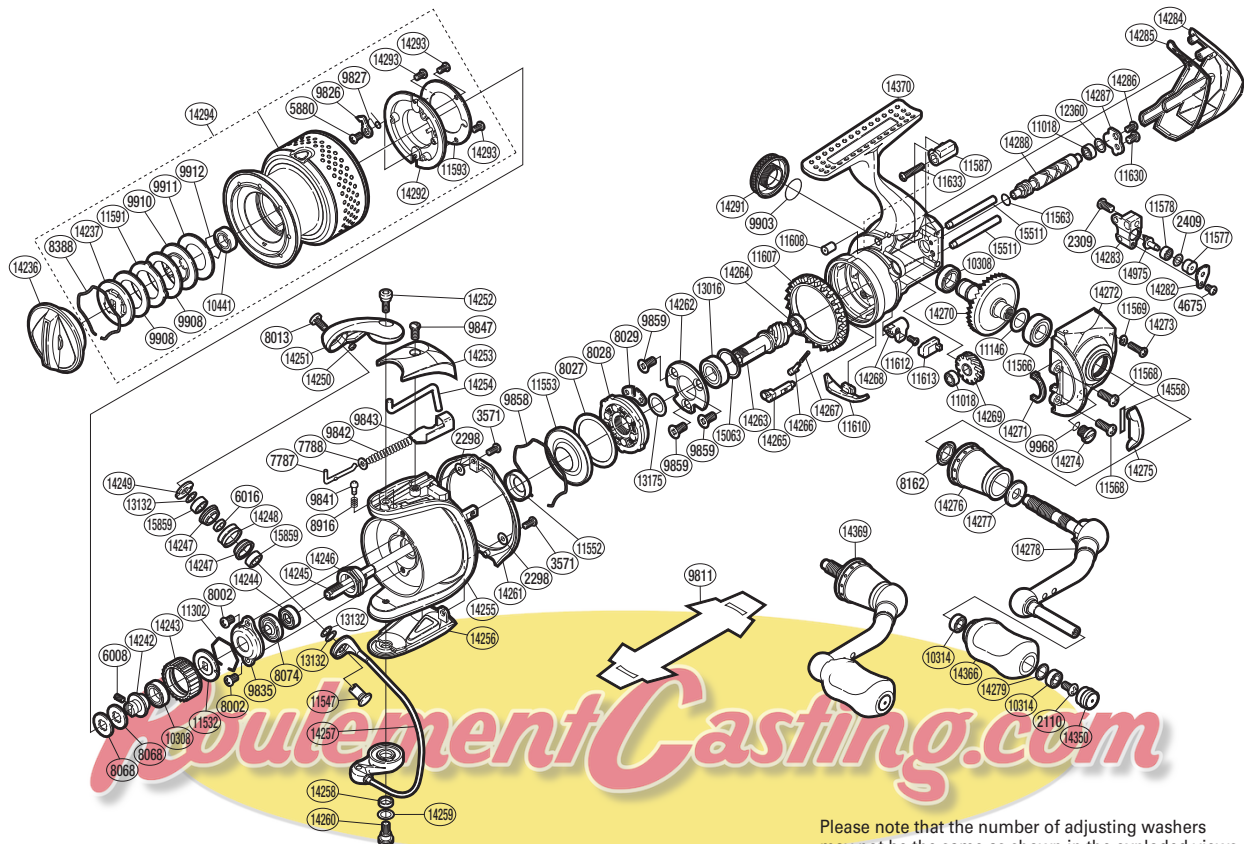

SHIMANO

STELLA  A-RB

STL-3000FE

Please note that the number of adjusting washers may not be the same as shown in the exploded views. (Adjustment will vary with each individual product.)

(51SE693004G)

Part No.	Description	Part No.	Description	Part No.	Description
RD 2110	Screw	RD11553	Roller Clutch Water Proof	RD14264	Ball Bearing *****
RD 2298	Spacer	RD11563	Worm Shaft Ring	RD14265	Anti-Reverse Cam
RD 2309	Screw	RD11566	Ball Bearing *****	RD14266	Spring Guide
RD 2409	Spacer ***	RD11568	Screw	RD14267	Anti-Reverse Cam Spring
RD 3571	Screw	RD11569	Screw Washer	RD14268	Anti-Reverse Lever
RD 4675	Screw	RD11577	Oscillating Slider Bushing ***	RD14269	Idle Gear **
RD 5880	Screw	RD11578	Ball Bearing ***	RD14270	Drive Gear **
RD 6008	Set Screw	RD11587	Rear Protector Collar	RD14271	Flange Water Proof
RD 6016	Bearing Spacer *	RD11591	Eared Washer	RD14272	Side Cover
RD 7787	Bail Spring Guide A *****	RD11593	Spool Pin Cover Plate	RD14273	Screw
RD 7788	Spring Guide A Support *****	RD11607	Friction Ring	RD14274	Oil Cap
RD 8002	Screw	RD11608	Body Flange Seal	RD14275	Friction Ring Spacer
RD 8013	Screw *	RD11610	Bail Trip Strike	RD14276	Handle Shaft Cover
RD 8027	Roller Clutch Outer Spacer	RD11612	Screw	RD14277	Large Handle Shank Washer
RD 8028	Roller Clutch Assembly	RD11613	Anti-Reverse Lever Cover	RD14278	Handle Shank Assembly
RD 8029	Clutch Insole	RD11630	Screw	RD14279	Washer
RD 8068	Spool Washer	RD11633	Screw	RD14282	Oscillating Pawl Cover
RD 8074	Bearing Water Proof	RD12360	Washer ***	RD14283	Oscillating Slider
RD 8162	Handle Shaft Seal	RD13016	Ball Bearing *****	RD14284	Rear Protector
RD 8388	Drag Washers Retainer	RD13132	Washer *	RD14285	Rear Shield
RD 8916	Click Spring *****	RD13175	Washer	RD14286	Screw
RD 9826	Drag Click	RD14236	Drag Knob	RD14287	Worm Shaft Retainer
RD 9827	Drag Click Spring	RD14237	Key Washer	RD14288	Worm Shaft ***
RD 9835	Rotor Nut Lock Plate	RD14242	Bearing Bushing	RD14291	Handle Screw Cap
RD 9841	Click Pin *****	RD14243	Drag Click Ratchet	RD14292	Spool Pin Cover
RD 9842	Bail Spring *****	RD14244	Main Shaft Spacer *****	RD14293	Screw
RD 9843	Bail Spring Seat	RD14245	Main Shaft	RD14294	Spool Assembly
RD 9847	Screw	RD14246	Rotor Nut	RD14350	Handle Knob Seal
RD 9858	Roller Clutch Water Proof Retainer	RD14247	Line Roller Bushing *	RD14366	Handle Knob
RD 9859	Screw	RD14248	Line Roller *	RD14369	Handle Assembly
RD 9903	O Ring	RD14249	Line Roller Plate *	RD14370	Body
RD 9908	Drag Washer	RD14250	Line Roller Oil Cap	RD14558	Friction Ring Spacer Sheet(adjustment)
RD 9910	Key Washer	RD14251	Bail Arm	RD14975	Oscillating Pawl ***
RD 9911	Drag Washer	RD14252	Screw	RD15063	Spacer
RD 9912	Bearing Retainer	RD14253	Bail Spring Cover	RD15511	Oscillating Guide
RD 9968	O Ring	RD14254	Bail Trip Lever	RD15859	Ball Bearing *
RD10308	Ball Bearing *****	RD14255	Rotor		
RD10314	Ball Bearing	RD14256	Bail Hold Support Guard	RD 9811	Reel Seat Spacer (accessory)
RD10441	Ball Bearing	RD14257	Bail Assembly		
RD11018	Ball Bearing ***	RD14258	Bail Trip Cam Bushing		
RD11146	Washer **/*****	RD14259	Washer	PK 0410	Line Roller Set *
RD11302	Ratchet Spring	RD14260	Screw	PK 0044	Gear Set **
RD11532	Spool Support	RD14261	Rotor Guard	PK 0227	Oscillation Set ***
RD11547	Line Roller Support *	RD14262	Bearing Retainer	PK 0042	Bail Spring Set *****
RD11552	Rotor Ring	RD14263	Pinion Gear **	PK 0039	Bearing Set *****