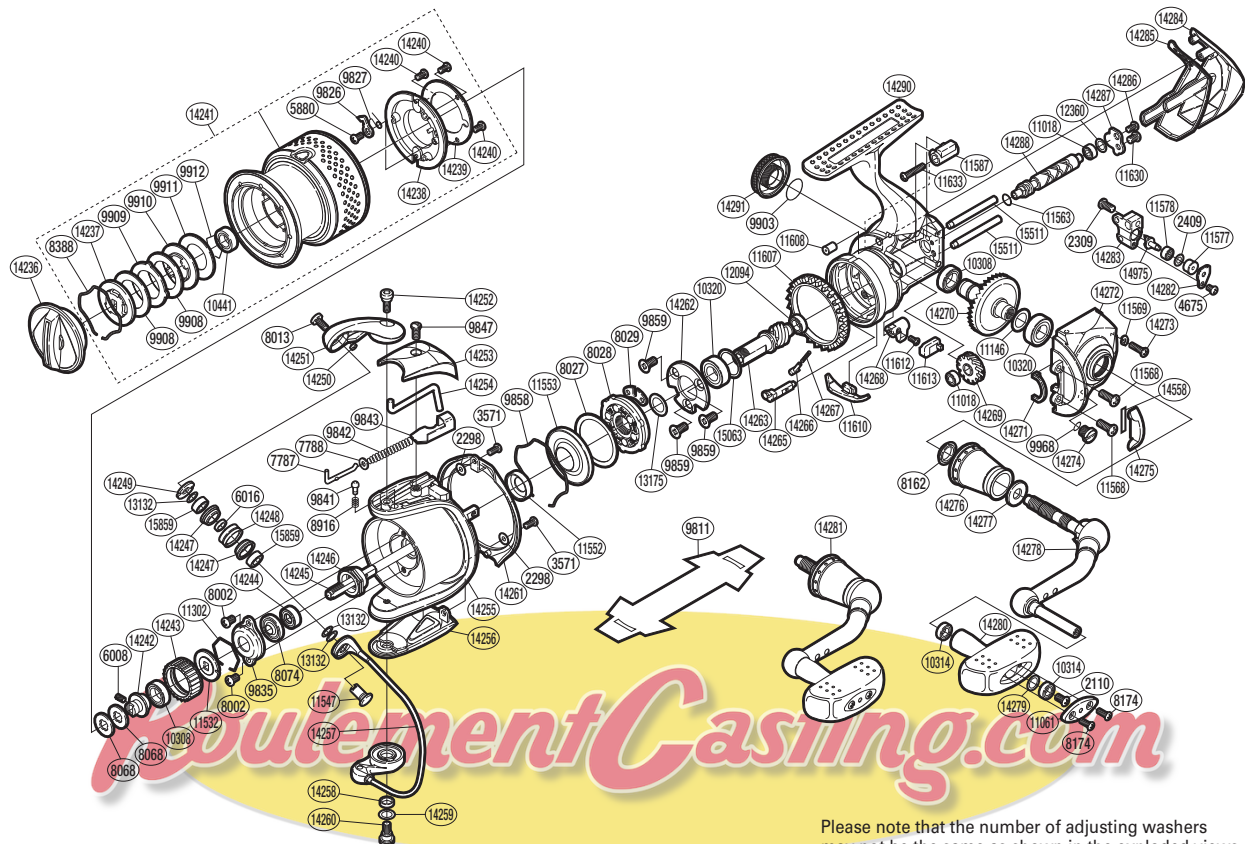

SHIMANO

STELLA 

STL-2500FE

(51SE692504U)

Please note that the number of adjusting washers may not be the same as shown in the exploded views. (Adjustment will vary with each individual product.)

Part No.	Description	Part No.	Description	Part No.	Description
RD 2110	Screw	RD11061	Handle Knob I.D. Plate	RD14255	Rotor
RD 2298	Spacer	RD11146	Washer	RD14256	Bail Hold Support Guard
RD 2309	Screw	RD11302	Ratchet Spring	RD14257	Bail Assembly
RD 2409	Spacer	RD11532	Spool Support	RD14258	Bail Trip Cam Bushing
RD 3571	Screw	RD11547	Line Roller Support	RD14259	Washer
RD 4675	Screw	RD11552	Rotor Ring	RD14260	Screw
RD 5880	Screw	RD11553	Roller Clutch Water Proof	RD14261	Rotor Guard
RD 6008	Set Screw	RD11563	Worm Shaft Ring	RD14262	Bearing Retainer
RD 6016	Bearing Spacer	RD11568	Screw	RD14263	Pinion Gear
RD 7787	Bail Spring Guide A	RD11569	Screw Washer	RD14265	Anti-Reverse Cam
RD 7788	Spring Guide A Support	RD11577	Oscillating Slider Bushing	RD14266	Spring Guide
RD 8002	Screw	RD11578	Ball Bearing	RD14267	Anti-Reverse Cam Spring
RD 8013	Screw	RD11587	Rear Protector Collar	RD14268	Anti-Reverse Lever
RD 8027	Roller Clutch Outer Spacer	RD11607	Friction Ring	RD14269	Idle Gear
RD 8028	Roller Clutch Assembly	RD11608	Body Flange Seal	RD14270	Drive Gear
RD 8029	Clutch insole	RD11610	Bail Trip Strike	RD14271	Flange Water Proof
RD 8068	Spool Washer	RD11612	Screw	RD14272	Side Cover
RD 8074	Bearing Water Proof	RD11613	Anti-Reverse Lever Cover	RD14273	Screw
RD 8162	Handle Shaft Seal	RD11630	Screw	RD14274	Oil Cap
RD 8174	Screw	RD11633	Screw	RD14275	Friction Ring Spacer
RD 8388	Drag Washers Retainer	RD12094	Ball Bearing	RD14276	Handle Shaft Cover
RD 8916	Click Spring	RD12360	Washer	RD14277	Large Handle Shank Washer
RD 9826	Drag Click	RD13132	Washer	RD14278	Handle Shank Assembly
RD 9827	Drag Click Spring	RD13175	Washer	RD14279	Washer
RD 9835	Rotor Nut Lock Plate	RD14236	Drag Knob	RD14280	Handle Knob
RD 9841	Click Pin	RD14237	Key Washer	RD14281	Handle Assembly
RD 9842	Bail Spring	RD14238	Spool Pin Cover	RD14282	Oscillating Pawl Cover
RD 9843	Bail Spring Seat	RD14239	Spool Pin Cover Plate	RD14283	Oscillating Slider
RD 9847	Screw	RD14240	Screw	RD14284	Rear Protector
RD 9858	Roller Clutch Water Proof Retainer	RD14241	Spool Assembly	RD14285	Rear Shield
RD 9859	Screw	RD14242	Bearing Bushing	RD14286	Screw
RD 9903	O Ring	RD14243	Drag Click Ratchet	RD14287	Worm Shaft Retainer
RD 9908	Drag Washer	RD14244	Main Shaft Spacer	RD14288	Worm Shaft
RD 9909	Eared Washer	RD14245	Main Shaft	RD14290	Body
RD 9910	Key Washer	RD14246	Rotor Nut	RD14291	Handle Screw Cap
RD 9911	Drag Washer	RD14247	Line Roller Bushing	RD14558	Friction Ring Spacer Sheet (adjustment)
RD 9912	Bearing Retainer	RD14248	Line Roller	RD14975	Oscillating Pawl
RD 9968	O Ring	RD14249	Line Roller Plate	RD15063	Spacer
RD10308	Ball Bearing	RD14250	Line Roller Oil Cap	RD15511	Oscillating Guide
RD10314	Ball Bearing	RD14251	Bail Arm	RD15859	Ball Bearing
RD10320	Ball Bearing	RD14252	Screw		
RD10441	Ball Bearing	RD14253	Bail Spring Cover		
RD11018	Ball Bearing	RD14254	Bail Trip Lever		
				RD 9811	Reel Seat Spacer (accessory)