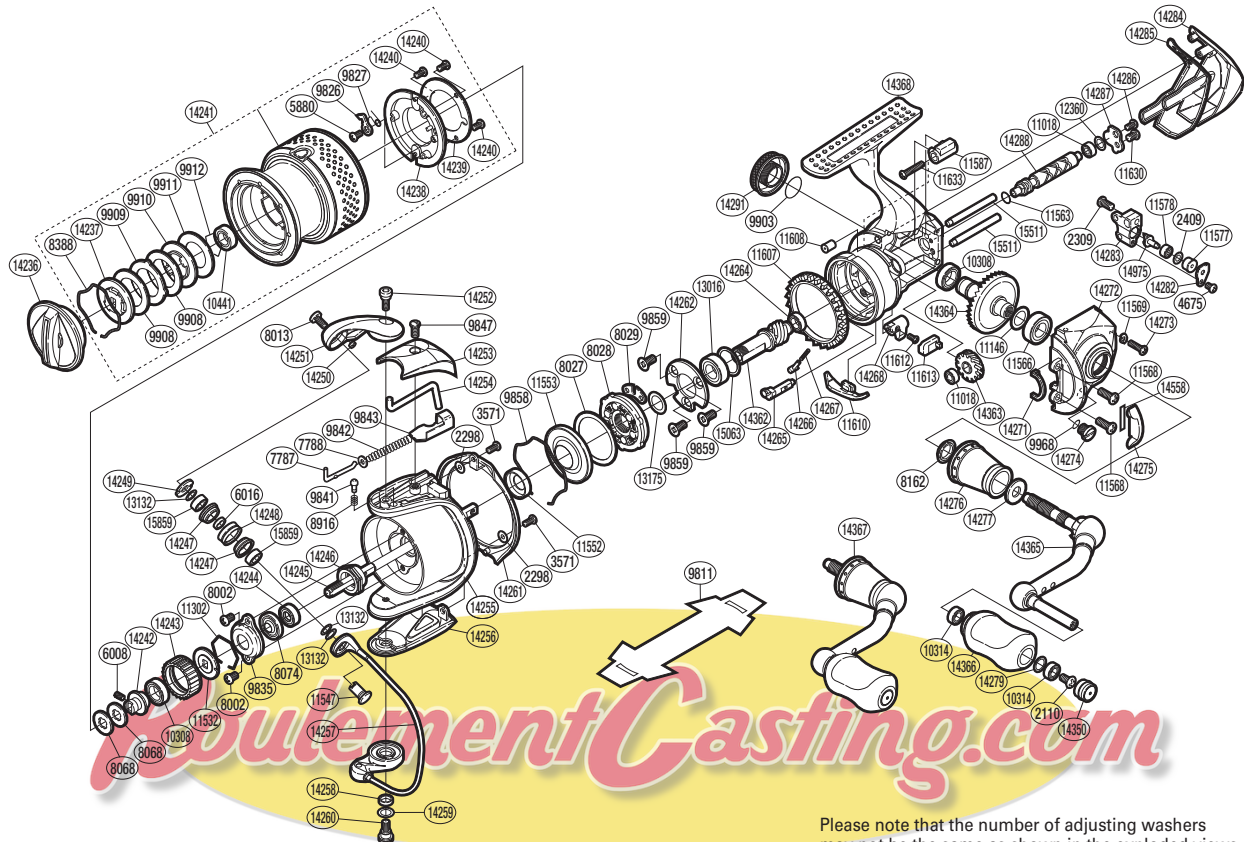

SHIMANO

STELLA 

STL-2500FE

(51SE692504G)

Please note that the number of adjusting washers may not be the same as shown in the exploded views. (Adjustment will vary with each individual product.)

Part No.	Description	Part No.	Description	Part No.	Description
RD 2110	Screw	RD11552	Rotor Ring	RD14261	Rotor Guard
RD 2298	Spacer	RD11553	Roller Clutch Water Proof	RD14262	Bearing Retainer
RD 2309	Screw	RD11563	Worm Shaft Ring	RD14264	Ball Bearing
RD 2409	Spacer	RD11566	Ball Bearing	RD14265	Anti-Reverse Cam
RD 3571	Screw	RD11568	Screw	RD14266	Spring Guide
RD 4675	Screw	RD11569	Screw Washer	RD14267	Anti-Reverse Cam Spring
RD 5880	Screw	RD11577	Oscillating Slider Bushing	RD14268	Anti-Reverse Lever
RD 6008	Set Screw	RD11578	Ball Bearing	RD14271	Flange Water Proof
RD 6016	Bearing Spacer	RD11587	Rear Protector Collar	RD14272	Side Cover
RD 7787	Bail Spring Guide A	RD11607	Friction Ring	RD14273	Screw
RD 7788	Spring Guide A Support	RD11608	Body Flange Seal	RD14274	Oil Cap
RD 8002	Screw	RD11610	Bail Trip Strike	RD14275	Friction Ring Spacer
RD 8013	Screw	RD11612	Screw	RD14276	Handle Shaft Cover
RD 8027	Roller Clutch Outer Spacer	RD11613	Anti-Reverse Lever Cover	RD14277	Large Handle Shank Washer
RD 8028	Roller Clutch Assembly	RD11630	Screw	RD14279	Washer
RD 8029	Clutch Insole	RD11633	Screw	RD14282	Oscillating Pawl Cover
RD 8068	Spool Washer	RD12360	Washer	RD14283	Oscillating Slider
RD 8074	Bearing Water Proof	RD13016	Ball Bearing	RD14284	Rear Protector
RD 8162	Handle Shaft Seal	RD13132	Washer	RD14285	Rear Shield
RD 8388	Drag Washers Retainer	RD13175	Washer	RD14286	Screw
RD 8916	Click Spring	RD14236	Drag Knob	RD14287	Worm Shaft Retainer
RD 9826	Drag Click	RD14237	Key Washer	RD14288	Worm Shaft
RD 9827	Drag Click Spring	RD14238	Spool Pin Cover	RD14291	Handle Screw Cap
RD 9835	Rotor Nut Lock Plate	RD14239	Spool Pin Cover Plate	RD14350	Handle Knob Seal
RD 9841	Click Pin	RD14240	Screw	RD14362	Pinion Gear
RD 9842	Bail Spring	RD14241	Spool Assembly	RD14363	Idle Gear
RD 9843	Bail Spring Seat	RD14242	Bearing Bushing	RD14364	Drive Gear
RD 9847	Screw	RD14243	Drag Click Ratchet	RD14365	Handle Shank Assembly
RD 9858	Roller Clutch Water Proof Retainer	RD14244	Main Shaft Spacer	RD14366	Handle Knob
RD 9859	Screw	RD14245	Main Shaft	RD14367	Handle Assembly
RD 9903	O Ring	RD14246	Rotor Nut	RD14368	Body
RD 9908	Drag Washer	RD14247	Line Roller Bushing	RD14558	Friction Ring Spacer Sheet(adjustment)
RD 9909	Eared Washer	RD14248	Line Roller	RD14975	Oscillating Pawl
RD 9910	Key Washer	RD14249	Line Roller Plate	RD15063	Spacer
RD 9911	Drag Washer	RD14250	Line Roller Oil Cap	RD15511	Oscillating Guide
RD 9912	Bearing Retainer	RD14251	Bail Arm	RD15859	Ball Bearing
RD 9968	O Ring	RD14252	Screw		
RD10308	Ball Bearing	RD14253	Bail Spring Cover	RD 9811	Reel Seat Spacer (accessory)
RD10314	Ball Bearing	RD14254	Bail Trip Lever		
RD10441	Ball Bearing	RD14255	Rotor		
RD11018	Ball Bearing	RD14256	Bail Hold Support Guard	PK 0410	Line Roller Set
RD11146	Washer	RD14257	Bail Assembly	PK 0041	Gear Set
RD11302	Ratchet Spring	RD14258	Bail Trip Cam Bushing	PK 0227	Oscillation Set
RD11532	Spool Support	RD14259	Washer	PK 0042	Bail Spring Set
RD11547	Line Roller Support	RD14260	Screw	PK 0039	Bearing Set