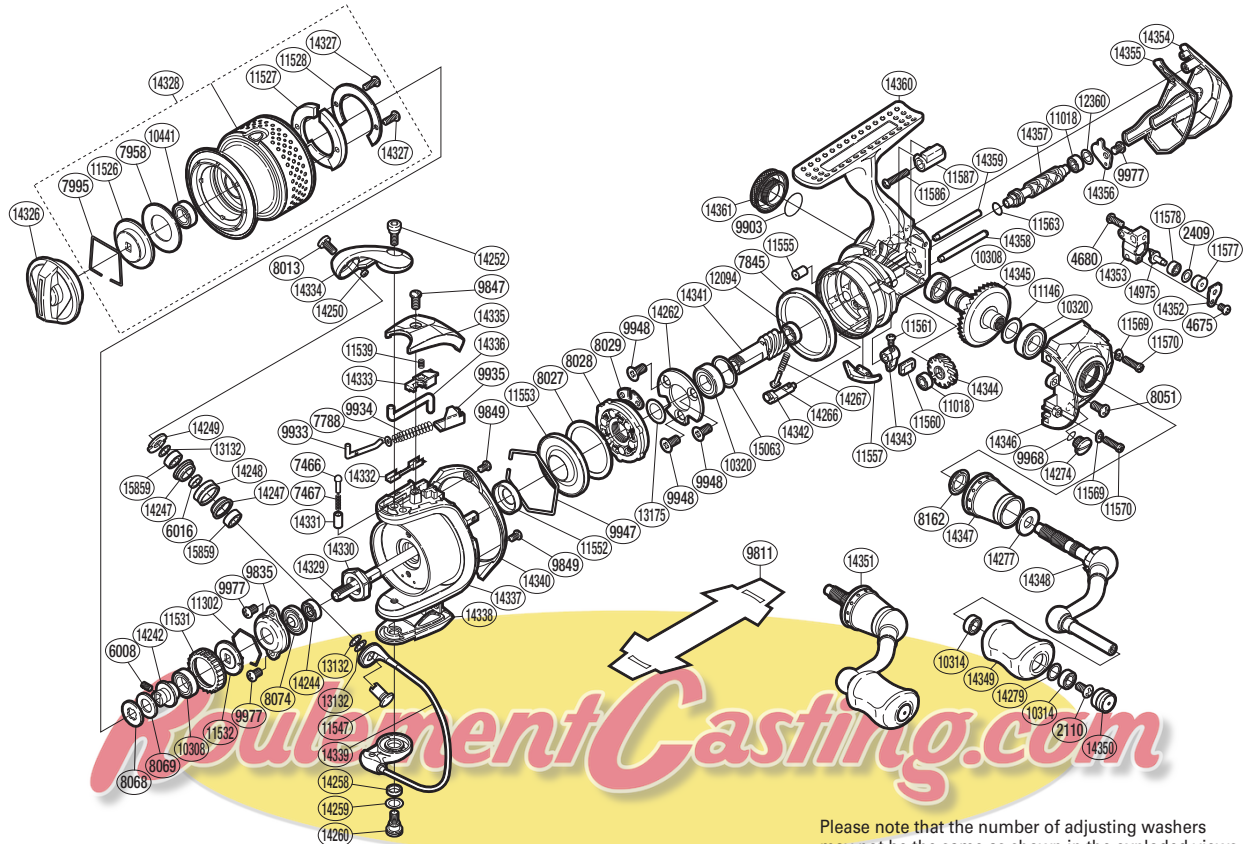

SHIMANO

STELLA  A-RB

STL-1000FE

(51SE691004U)

Please note that the number of adjusting washers may not be the same as shown in the exploded views. (Adjustment will vary with each individual product.)

Part No.	Description	Part No.	Description	Part No.	Description
RD 2110	Screw	RD11528	Spool Pin Cover Plate	RD14329	Main Shaft
RD 2409	Spacer	RD11531	Drag Click Ratchet	RD14330	Rotor Nut
RD 4675	Screw	RD11532	Spool Support	RD14331	Click Spring Collar
RD 4680	Screw	RD11539	Bail Trip Lever Spring	RD14332	Bail Trip Sheet
RD 6008	Set Screw	RD11547	Line Roller Support	RD14333	Bail Trip Cover
RD 6016	Bearing Spacer	RD11552	Rotor Ring	RD14334	Bail Arm
RD 7466	Click Pin	RD11553	Roller Clutch Water Proof	RD14335	Bail Spring Cover
RD 7467	Click Spring	RD11555	Body Flange Seal	RD14336	Bail Trip Lever
RD 7788	Spring Guide A Support	RD11557	Bail Trip Strike	RD14337	Rotor
RD 7845	Friction Ring	RD11560	Anti-Reverse Lever Cover	RD14338	Bail Hold Support Guard
RD 7958	Drag Washer	RD11561	Screw	RD14339	Bail Assembly
RD 7995	Drag Washers Retainer	RD11563	Worm Shaft Ring	RD14340	Rotor Guard
RD 8013	Screw	RD11569	Screw Washer	RD14341	Pinion Gear
RD 8027	Roller Clutch Outer Spacer	RD11570	Screw	RD14342	Anti-Reverse Cam
RD 8028	Roller Clutch Assembly	RD11577	Oscillating Slider Bushing	RD14343	Anti-Reverse Lever
RD 8029	Clutch Insole	RD11578	Ball Bearing	RD14344	Idle Gear
RD 8051	Screw	RD11586	Screw	RD14345	Drive Gear
RD 8068	Spool Washer	RD11587	Rear Protector Collar	RD14346	Side Cover
RD 8069	Main Shaft Set Pin Retainer	RD12094	Ball Bearing	RD14347	Handle Shaft Cover
RD 8074	Bearing Water Proof	RD12360	Washer	RD14348	Handle Shank Assembly
RD 8162	Handle Shaft Seal	RD13132	Washer	RD14349	Handle Knob
RD 9835	Rotor Nut Lock Plate	RD13175	Washer	RD14350	Handle Knob Seal
RD 9847	Screw	RD14242	Bearing Bushing	RD14351	Handle Assembly
RD 9849	Screw	RD14244	Main Shaft Spacer	RD14352	Oscillating Pawl Cover
RD 9903	O Ring	RD14247	Line Roller Bushing	RD14353	Oscillating Slider
RD 9933	Bail Spring Guide A	RD14248	Line Roller	RD14354	Rear Protector
RD 9934	Bail Spring	RD14249	Line Roller Plate	RD14355	Rear Shield
RD 9935	Bail Spring Seat	RD14250	Line Roller Oil Cap	RD14356	Worm Shaft Retainer
RD 9947	Roller Clutch Water Proof Retainer	RD14252	Screw	RD14357	Worm Shaft
RD 9948	Screw	RD14258	Bail Trip Cam Bushing	RD14358	Oscillating Guide B
RD 9968	O Ring	RD14259	Washer	RD14359	Oscillating Guide A
RD 9977	Screw	RD14260	Screw	RD14360	Body
RD10308	Ball Bearing	RD14262	Bearing Retainer	RD14361	Handle Screw Cap
RD10314	Ball Bearing	RD14266	Spring Guide	RD14975	Oscillating Pawl
RD10320	Ball Bearing	RD14267	Anti-Reverse Cam Spring	RD15063	Spacer
RD10441	Ball Bearing	RD14274	Oil Cap	RD15859	Ball Bearing
RD11018	Ball Bearing	RD14277	Large Handle Shank Washer		
RD11146	Washer	RD14279	Washer		
RD11302	Ratchet Spring	RD14326	Drag Knob		
RD11526	Key Washer	RD14327	Screw		
RD11527	Spool Pin Cover	RD14328	Spool Assembly	RD 9811	Reel Seat Spacer (accessory)