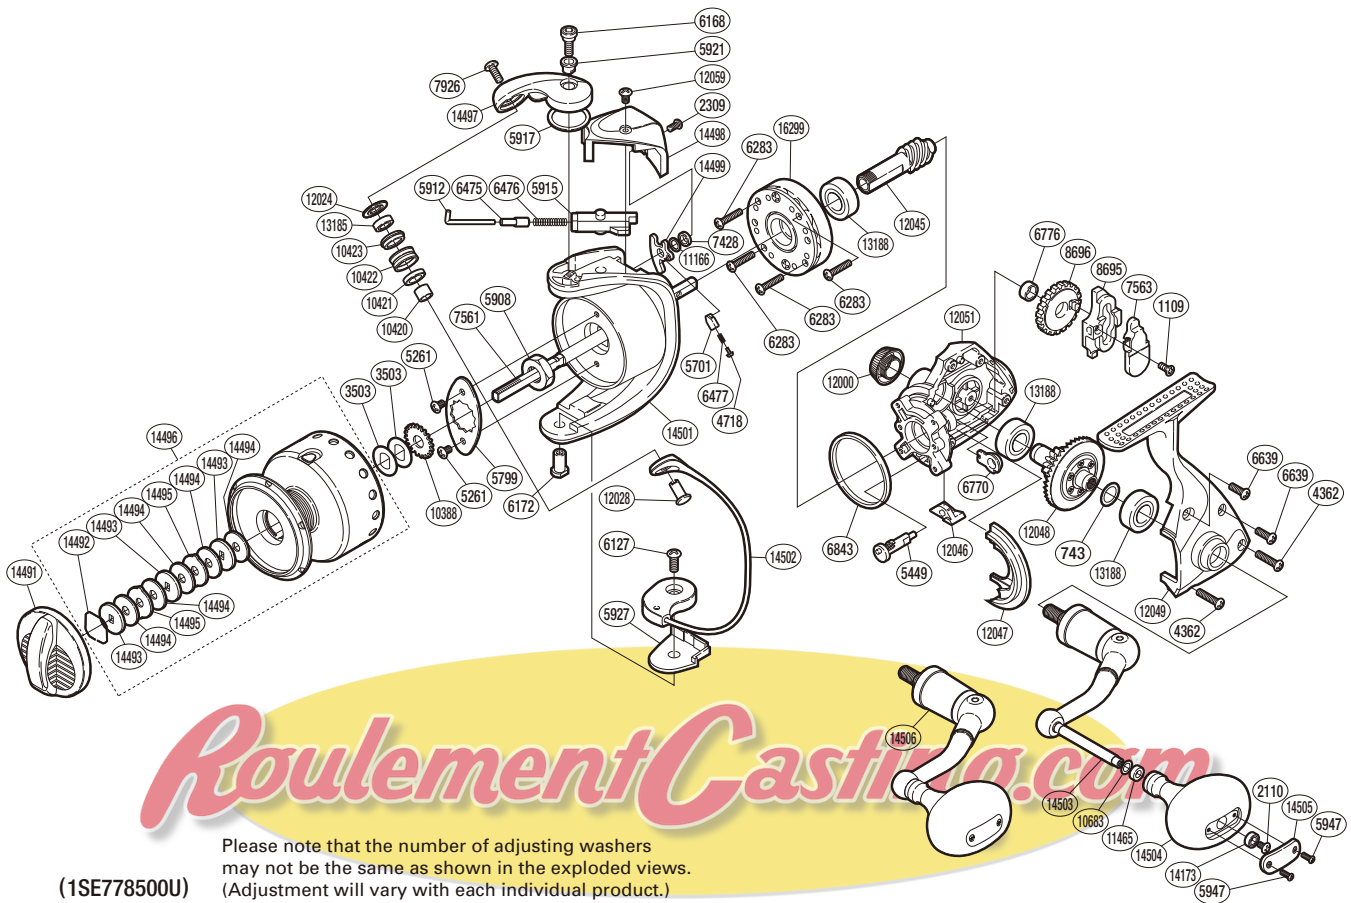

SHIMANO

Saragosa SA-RB

SRG-10000F

Please note that the number of adjusting washers may not be the same as shown in the exploded views. (Adjustment will vary with each individual product.)

(1SE778500U)

Part No.	Description	Part No.	Description	Part No.	Description
RD 0743	Washer	RD 6477	Bail Trip Lever Spring	RD12047	Side Cover Flange
RD 1109	Screw	RD 6639	Screw	RD12048	Drive Gear
RD 2110	Screw	RD 6770	Bushing	RD12049	Side Cover
RD 2309	Screw	RD 6776	Oscillating Gear Bushing	RD12051	Body
RD 3503	Spool Washer	RD 6843	Friction Ring	RD12059	Screw
RD 4362	Screw	RD 7428	Bail Trip Lever Washer	RD13185	Ball Bearing
RD 4718	Lever Spring Guide A	RD 7561	Main Shaft	RD13188	Ball Bearing
RD 5261	Screw	RD 7563	Oscillating Slider Inner	RD14173	Ball Bearing
RD 5449	Anti-Reverse Cam	RD 7926	Screw	RD14491	Drag Knob
RD 5701	Lever Spring Guide B	RD 8695	Oscillating Slider	RD14492	Drag Washers Retainer
RD 5799	Rotor Nut Retainer	RD 8696	Oscillating Gear	RD14493	Key Washer
RD 5908	Rotor Nut	RD10388	Spool Support	RD14494	Drag Washer
RD 5912	Bail Spring Guide A	RD10420	Bearing Spacer	RD14495	Eared Washer
RD 5915	Bail Spring Guide B	RD10421	Line Roller Collar	RD14496	Spool Assembly
RD 5917	Washer	RD10422	Line Roller	RD14497	Bail Arm
RD 5921	Screw Collar	RD10423	Line Roller Bushing	RD14498	Bail Spring Cover
RD 5927	Bail Hold Support Spacer	RD10683	Washer	RD14499	Bail Trip Lever
RD 5947	Screw	RD11166	Spacer	RD14501	Rotor
RD 6127	Screw	RD11465	Handle Knob Shaft Collar	RD14502	Bail Assembly
RD 6168	Screw	RD12000	Handle Screw Cap	RD14503	Handle Shank Assembly
RD 6172	Bail Hold Support Shaft	RD12024	Line Roller Washer	RD14504	Handle Knob
RD 6283	Screw	RD12028	Line Roller Support	RD14505	Handle Knob I.D. Plate
RD 6475	Spring Guide A Support	RD12045	Pinion Gear	RD14506	Handle Assembly
RD 6476	Bail Spring	RD12046	Anti-Reverse Lever Cover	RD16299	Roller Clutch Assembly

(140808)