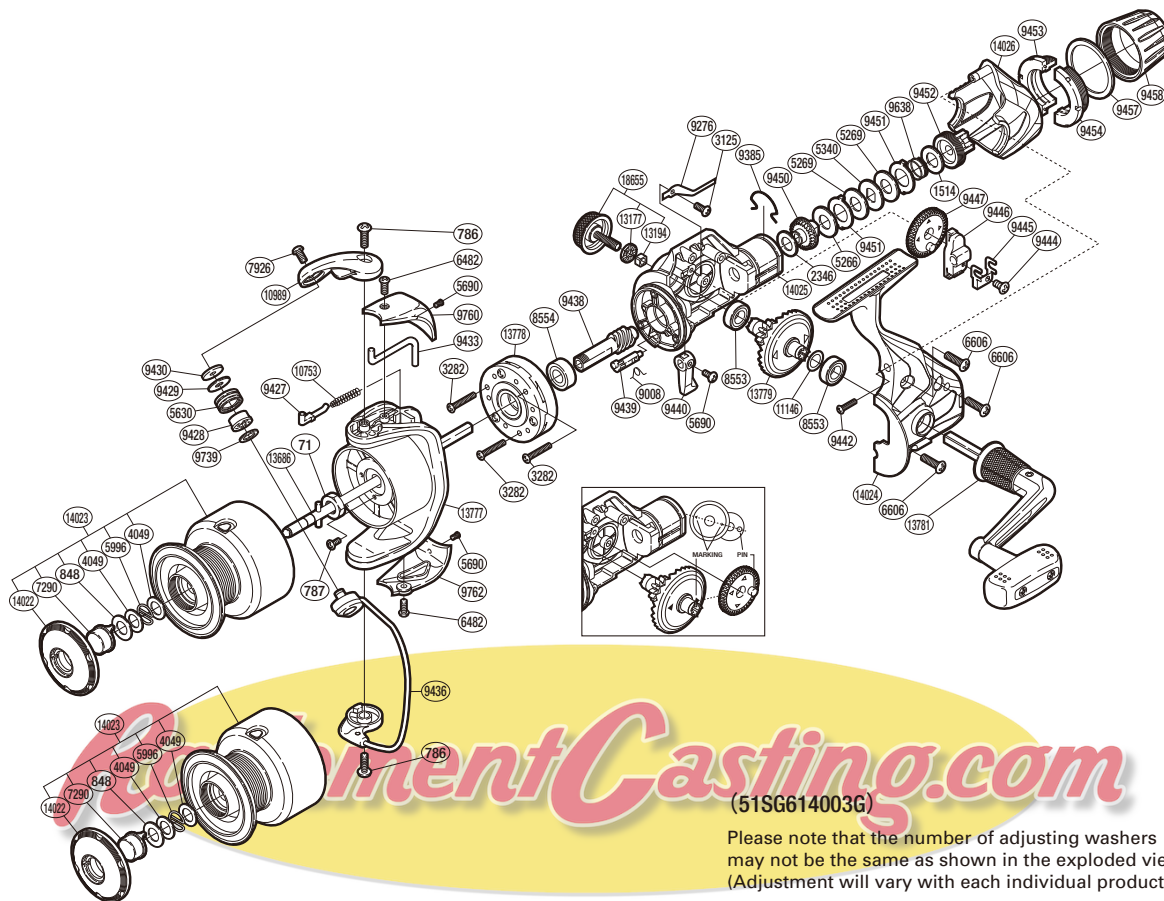

SHIMANO

NEXAVE

NEX4000RC

Part No.	Description	Part No.	Description	Part No.	Description
RD 0071	Rotor Nut	RD 9276	Drag Click	RD 9458	Drag Programmer A
RD 0786	Screw	RD 9385	Hold Click Spring	RD 9638	Drag Coil Spring
RD 0787	Screw	RD 9427	Bail Spring Guide	RD 9739	Bearing Spacer
RD 0848	Washer	RD 9428	Line Roller Bushing	RD 9760	Bail Spring Cover
RD 1514	Washer	RD 9429	Line Roller Spacer	RD 9762	Bail Hold Support Guard
RD 2346	Drag Washer	RD 9430	Line Roller Washer	RD10753	Bail Spring
RD 3125	Screw	RD 9433	Bail Trip Lever	RD10989	Bail Arm
RD 3282	Screw	RD 9436	Bail Assembly	RD11146	Washer
RD 4049	Washer	RD 9438	Pinion Gear	RD13177	Handle Screw Cap Spacer
RD 5266	Drag Washer	RD 9439	Anti-Reverse Cam	RD13194	Handle Screw Lock
RD 5269	Drag Washer	RD 9440	Anti-Reverse Lever	RD13686	Main Shaft
RD 5340	Key Washer	RD 9442	Screw	RD13777	Rotor
RD 5630	Line Roller	RD 9444	Screw	RD13778	Roller Clutch Assembly
RD 5690	Screw	RD 9445	Oscillating Slider Retainer	RD13779	Drive Gear
RD 5996	Locking Spring	RD 9446	Oscillating Slider	RD13781	Handle Assembly
RD 6482	Screw	RD 9447	Oscillating Gear	RD14022	Push Button Collar
RD 6606	Screw	RD 9450	Drag Shaft	RD14023	Spool Assembly
RD 7290	Push Button	RD 9451	Eared Washer	RD14024	Side Cover
RD 7926	Screw	RD 9452	Pressure Screw	RD14025	Body
RD 8553	Ball Bearing	RD 9453	Drag Programmer B1	RD14026	Rear Protector
RD 8554	Ball Bearing	RD 9454	Drag Programmer B2	RD18655	Handle Screw Cap
RD 9008	Anti-Reverse Cam Spring	RD 9457	Drag Programmer B Ring		