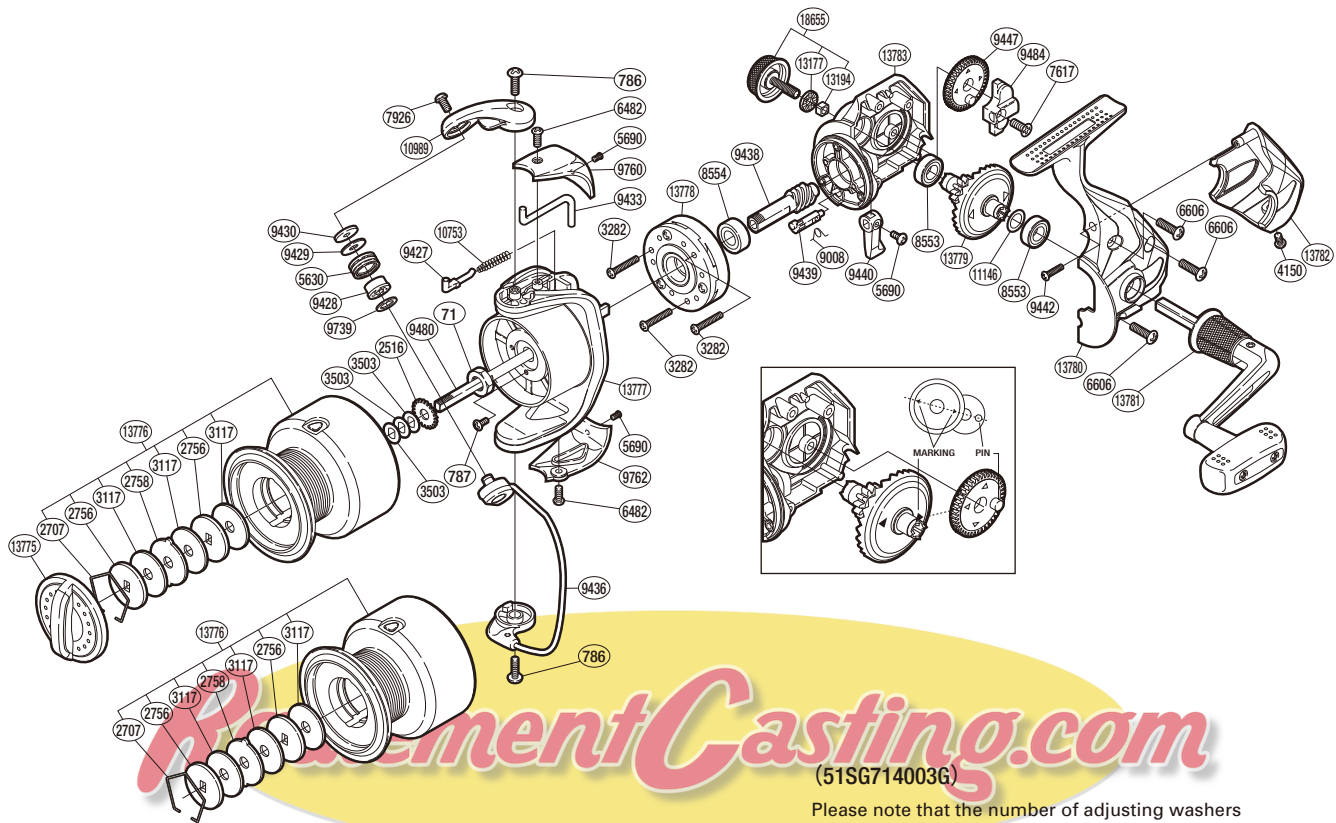

SHIMANO

NEXAVE

NEX-4000FC

Please note that the number of adjusting washers may not be the same as shown in the exploded views. (Adjustment will vary with each individual product.)

Part No.	Description	Part No.	Description	Part No.	Description
RD 0071	Rotor Nut	RD 8553	Ball Bearing	RD 9760	Bail Spring Cover
RD 0786	Screw	RD 8554	Ball Bearing	RD 9762	Bail Hold Support Guard
RD 0787	Screw	RD 9008	Anti-Reverse Cam Spring	RD10753	Bail Spring
RD 2516	Spool Support	RD 9427	Bail Spring Guide	RD10989	Bail Arm
RD 2707	Drag Washers Retainer	RD 9428	Line Roller Bushing	RD11146	Washer
RD 2756	Key Washer	RD 9429	Line Roller Spacer	RD13177	Handle Screw Cap Spacer
RD 2758	Eared Washer	RD 9430	Line Roller Washer	RD13194	Handle Screw Lock
RD 3117	Drag Washer	RD 9433	Bail Trip Lever	RD13775	Drag Knob
RD 3282	Screw	RD 9436	Bail Assembly	RD13776	Spool Assembly
RD 3503	Spool Washer	RD 9438	Pinion Gear	RD13777	Rotor
RD 4150	Screw	RD 9439	Anti-Reverse Cam	RD13778	Roller Clutch Assembly
RD 5630	Line Roller	RD 9440	Anti-Reverse Lever	RD13779	Drive Gear
RD 5690	Screw	RD 9442	Screw	RD13780	Side Cover
RD 6482	Screw	RD 9447	Oscillating Gear	RD13781	Handle Assembly
RD 6606	Screw	RD 9480	Main Shaft	RD13782	Rear Protector
RD 7617	Screw	RD 9484	Oscillating Slider	RD13783	Body
RD 7926	Screw	RD 9739	Bearing Spacer	RD18655	Handle Screw Cap