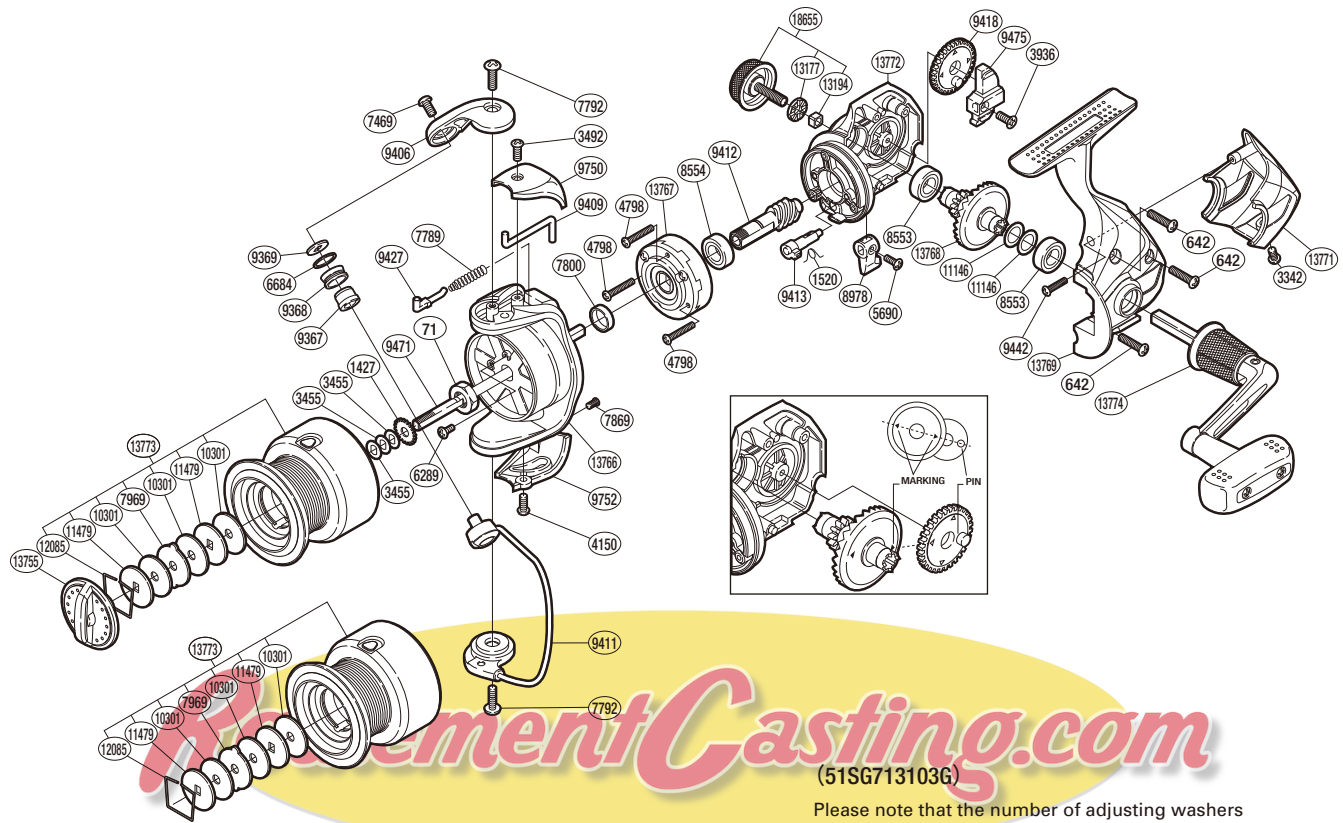

SHIMANO

NEXAVE

NEX-3000SFC

(51SG713103G)
Please note that the number of adjusting washers may not be the same as shown in the exploded views. (Adjustment will vary with each individual product.)

Part No.	Description	Part No.	Description	Part No.	Description
RD 0071	Rotor Nut	RD 7969	Eared Washer	RD 9752	Bail Hold Support Guard
RD 0642	Screw	RD 8553	Ball Bearing	RD10301	Drag Washer
RD 1427	Spool Support	RD 8554	Ball Bearing	RD11146	Washer
RD 1520	Anti-Reverse Cam Spring	RD 8978	Anti-Reverse Lever	RD11479	Key Washer
RD 3342	Screw	RD 9367	Line Roller Bushing	RD12085	Drag Washers Retainer
RD 3455	Spool Washer	RD 9368	Line Roller	RD13177	Handle Screw Cap Spacer
RD 3492	Screw	RD 9369	Line Roller Washer	RD13194	Handle Screw Lock
RD 3936	Screw	RD 9406	Bail Arm	RD13755	Drag Knob
RD 4150	Screw	RD 9409	Bail Trip Lever	RD13766	Rotor
RD 4798	Screw	RD 9411	Bail Assembly	RD13767	Roller Clutch Assembly
RD 5690	Screw	RD 9412	Pinion Gear	RD13768	Drive Gear
RD 6289	Screw	RD 9413	Anti-Reverse Cam	RD13769	Side Cover
RD 6684	Line Roller Spacer	RD 9418	Oscillating Gear	RD13771	Rear Protector
RD 7469	Screw	RD 9427	Bail Spring Guide	RD13772	Body
RD 7789	Bail Spring	RD 9442	Screw	RD13773	Spool Assembly
RD 7792	Screw	RD 9471	Main Shaft	RD13774	Handle Assembly
RD 7800	Rotor Ring	RD 9475	Oscillating Slider	RD18655	Handle Screw Cap
RD 7869	Screw	RD 9750	Bail Spring Cover		