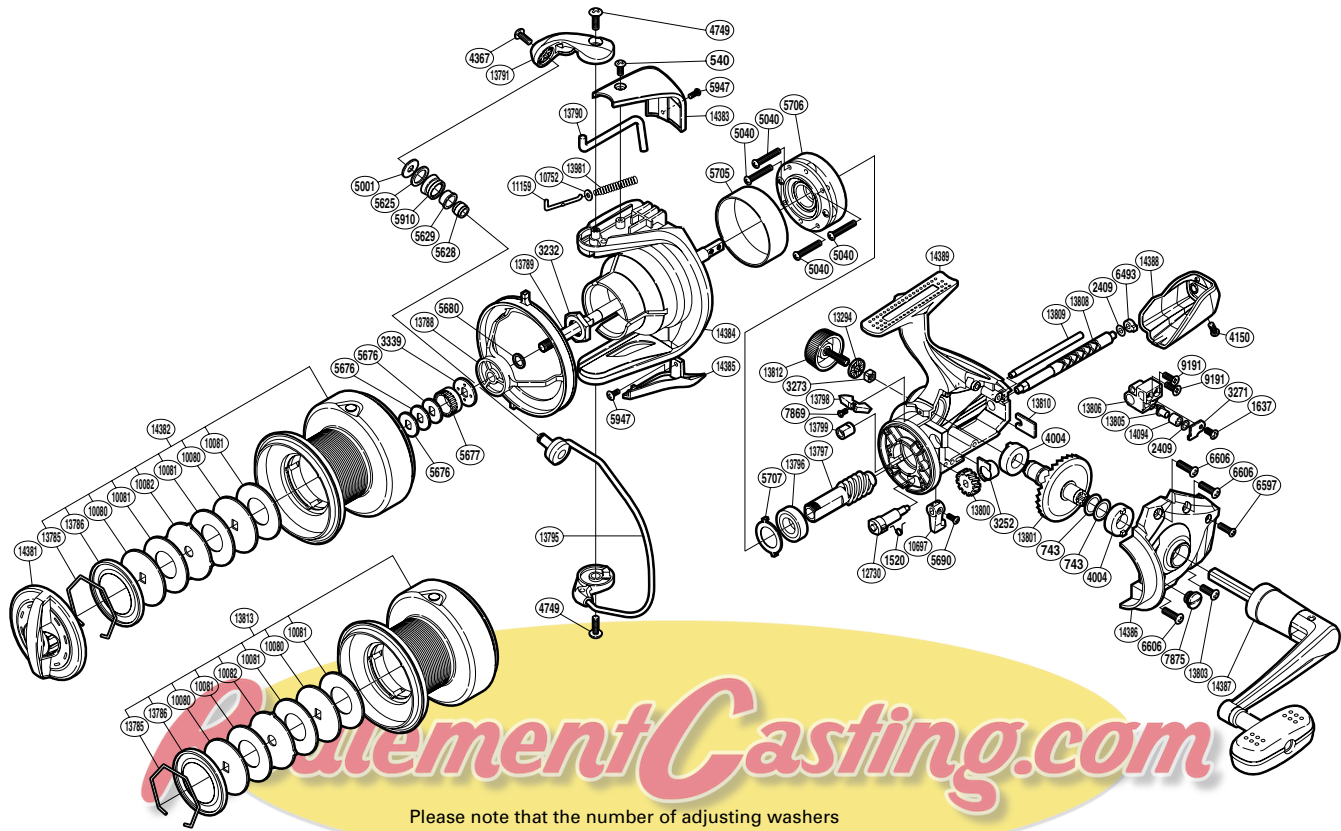

# SHIMANO

## NAVI-8000XTB

(1SG908001G) Please note that the number of adjusting washers may not be the same as shown in the exploded views. (Adjustment will vary with each individual product.)

Part No.	Description	Part No.	Description	Part No.	Description
RD 0540	Screw	RD 5707	Bearing Washer	RD13796	Ball Bearing
RD 0743	Washer	RD 5910	Line Roller	RD13797	Pinion Gear
RD 1520	Anti-Reverse Cam Spring	RD 5947	Screw	RD13798	Bail Trip Strike
RD 1637	Screw	RD 6493	Worm Bushing (rear)	RD13799	Worm Bushing (front)
RD 2409	Spacer	RD 6597	Screw	RD13800	Idle Gear
RD 3232	Rotor Nut	RD 6606	Screw	RD13801	Drive Gear
RD 3252	Bushing	RD 7869	Screw	RD13803	Screw
RD 3271	Oscillating Pawl Cover	RD 7875	Oil Cap	RD13805	Oscillating Pawl
RD 3273	Handle Screw Lock	RD 9191	Screw	RD13806	Oscillating Slider
RD 3339	Spool Support B	RD10080	Key Washer	RD13808	Worm Shaft
RD 4004	Drive Gear Bushing	RD10081	Drag Washer	RD13809	Oscillating Guide
RD 4150	Screw	RD10082	Eared Washer	RD13810	Worm Shaft Retainer
RD 4367	Screw	RD10697	Anti-Reverse Lever	RD13981	Bail Spring
RD 4749	Screw	RD10752	Bail Spring Guide A Support	RD14094	Oscillating Slider Bushing
RD 5001	Line Roller Washer	RD11159	Bail Spring Guide A	RD14381	Drag Knob
RD 5040	Screw	RD12730	Anti-Reverse Cam	RD14382	Spool Assembly
RD 5625	Line Roller Spacer	RD12745	Handle Screw Cap	RD14383	Bail Spring Cover
RD 5628	Line Roller Collar	RD13294	Handle Screw Lock Washer	RD14384	Rotor
RD 5629	Line Roller Bushing	RD13785	Drag Washers Retainer	RD14385	Bail Hold Support Guard
RD 5676	Spool Washer	RD13786	Seal Plate	RD14386	Side Cover
RD 5677	Spool Support A	RD13788	Line Safety Guard	RD14387	Handle Assembly
RD 5680	Spacer	RD13789	Main Shaft	RD14388	Rear Protector
RD 5690	Screw	RD13790	Bail Trip Lever	RD14389	Body
RD 5705	Roller Clutch Ring	RD13791	Bail Arm		
RD 5706	Roller Clutch Assembly	RD13795	Bail Assembly	RD13813	Spare Spool Assembly (8000)