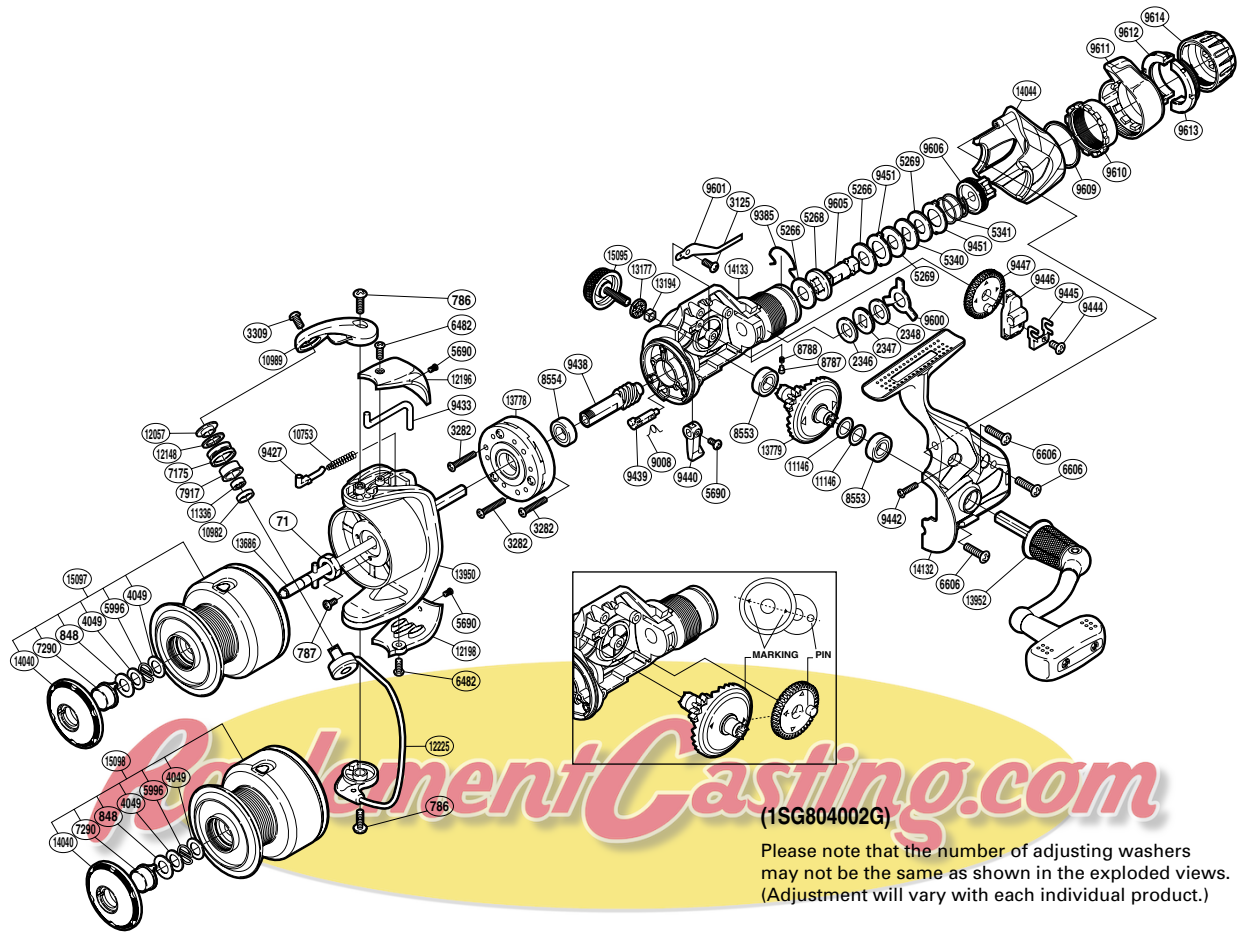

# SHIMANO

## EXAGE

## EXG-4000RC

Part No.	Description	Part No.	Description	Part No.	Description
RD 0071	Rotor Nut	RD 8787	Click Pin	RD10753	Bail Spring
RD 0786	Screw	RD 8788	Click Spring	RD10982	Bearing Spacer
RD 0787	Screw	RD 9008	Anti-Reverse Cam Spring	RD10989	Bail Arm
RD 0848	Washer	RD 9385	Hold Click Spring	RD11146	Washer
RD 2346	Drag Washer	RD 9427	Bail Spring Guide	RD11336	Ball Bearing
RD 2347	Click Gear	RD 9433	Bail Trip Lever	RD12057	Line Roller Washer
RD 2348	Drag Washer	RD 9438	Pinion Gear	RD12148	Line Roller Spacer
RD 3125	Screw	RD 9439	Anti-Reverse Cam	RD12196	Bail Spring Cover
RD 3282	Screw	RD 9440	Anti-Reverse Lever	RD12198	Bail Hold Support Guard
RD 3309	Screw	RD 9442	Screw	RD12225	Bail Assembly
RD 4049	Washer	RD 9444	Screw	RD13177	Handle Screw Cap Spacer
RD 5266	Drag Washer	RD 9445	Oscillating Slider Retainer	RD13194	Handle Screw Lock
RD 5268	Drag Shaft B	RD 9446	Oscillating Slider	RD13686	Main Shaft
RD 5269	Drag Washer	RD 9447	Oscillating Gear	RD13778	Roller Clutch Assembly
RD 5340	Key Washer	RD 9451	Eared Washer	RD13779	Drive Gear
RD 5341	Drag Coil Spring	RD 9600	Eared Washer	RD13950	Rotor
RD 5690	Screw	RD 9601	Drag Click	RD13952	Handle Assembly
RD 5996	Locking Spring	RD 9605	Drag Shaft A	RD14040	Push Button Collar
RD 6482	Screw	RD 9606	Pressure Screw	RD14044	Rear Protector
RD 6606	Screw	RD 9609	Fightin' Pressure Screw Washer	RD14132	Side Cover
RD 7175	Line Roller	RD 9610	Fightin' Pressure Screw	RD14133	Body
RD 7290	Push Button	RD 9611	Fightin' Lever	RD15095	Handle Screw Cap
RD 7917	Line Roller Bushing	RD 9612	Drag Programmer B1	RD15097	Spool Assembly
RD 8553	Ball Bearing	RD 9613	Drag Programmer B2		
RD 8554	Ball Bearing	RD 9614	Drag Programmer A	RD15098	Spare Spool Assembly