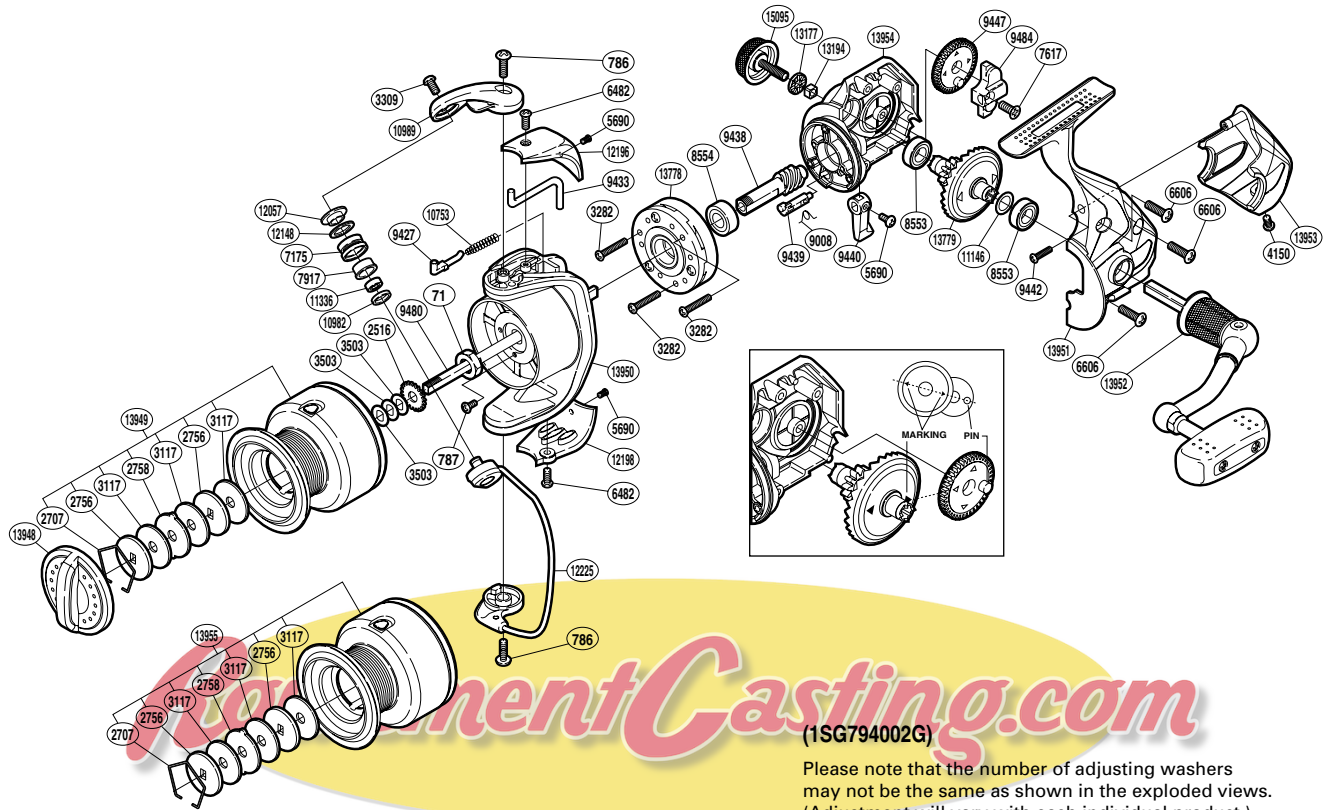

# SHIMANO

## EXAGE

## EXG-4000FC

Part No.	Description	Part No.	Description	Part No.	Description
RD 0071	Rotor Nut	RD 8553	Ball Bearing	RD12148	Line Roller Spacer
RD 0786	Screw	RD 8554	Ball Bearing	RD12196	Bail Spring Cover
RD 0787	Screw	RD 9008	Anti-Reverse Cam Spring	RD12198	Bail Hold Support Guard
RD 2516	Spool Support	RD 9427	Bail Spring Guide	RD12225	Bail Assembly
RD 2707	Drag Washers Retainer	RD 9433	Bail Trip Lever	RD13177	Handle Screw Cap Spacer
RD 2756	Key Washer	RD 9438	Pinion Gear	RD13194	Handle Screw Lock
RD 2758	Eared Washer	RD 9439	Anti-Reverse Cam	RD13778	Roller Clutch Assembly
RD 3117	Drag Washer	RD 9440	Anti-Reverse Lever	RD13779	Drive Gear
RD 3282	Screw	RD 9442	Screw	RD13948	Drag Knob
RD 3309	Screw	RD 9447	Oscillating Gear	RD13949	Spool Assembly
RD 3503	Spool Washer	RD 9480	Main Shaft	RD13950	Rotor
RD 4150	Screw	RD 9484	Oscillating Slider	RD13951	Side Cover
RD 5690	Screw	RD10753	Bail Spring	RD13952	Handle Assembly
RD 6482	Screw	RD10982	Bearing Spacer	RD13953	Rear Protector
RD 6606	Screw	RD10989	Bail Arm	RD13954	Body
RD 7175	Line Roller	RD11146	Washer	RD15095	Handle Screw Cap
RD 7617	Screw	RD11336	Ball Bearing		
RD 7917	Line Roller Bushing	RD12057	Line Roller Washer	RD13955	Spare Spool Assembly