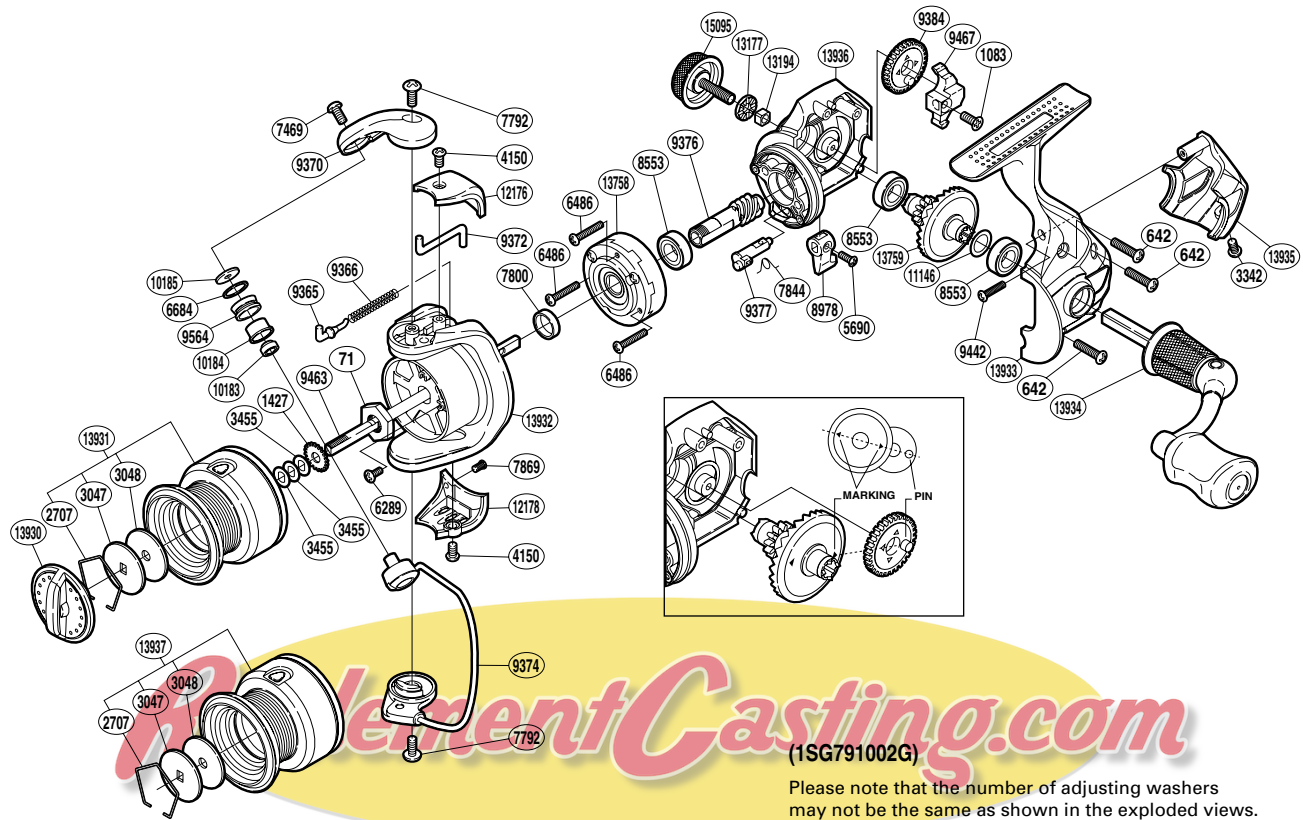

# SHIMANO

## EXAGE

## EXG-1000FC

Part No.	Description	Part No.	Description	Part No.	Description
RD 0071	Rotor Nut	RD 7869	Screw	RD11146	Washer
RD 0642	Screw	RD 8553	Ball Bearing	RD12176	Bail Spring Cover
RD 1083	Screw	RD 8978	Anti-Reverse Lever	RD12178	Bail Hold Support Guard
RD 1427	Spool Support	RD 9365	Bail Spring Guide	RD13177	Handle Screw Cap Spacer
RD 2707	Drag Washers Retainer	RD 9366	Bail Spring	RD13194	Handle Screw Lock
RD 3047	Key Washer	RD 9370	Bail Arm	RD13758	Roller Clutch Assembly
RD 3048	Drag Washer	RD 9372	Bail Trip Lever	RD13759	Drive Gear
RD 3342	Screw	RD 9374	Bail Assembly	RD13930	Drag Knob
RD 3455	Spool Washer	RD 9376	Pinion Gear	RD13931	Spool Assembly
RD 4150	Screw	RD 9377	Anti-Reverse Cam	RD13932	Rotor
RD 5690	Screw	RD 9384	Oscillating Gear	RD13933	Side Cover
RD 6289	Screw	RD 9442	Screw	RD13934	Handle Assembly
RD 6486	Screw	RD 9463	Main Shaft	RD13935	Rear Protector
RD 6684	Line Roller Spacer	RD 9467	Oscillating Slider	RD13936	Body
RD 7469	Screw	RD 9564	Line Roller	RD15095	Handle Screw Cap
RD 7792	Screw	RD10183	Ball Bearing		
RD 7800	Rotor Ring	RD10184	Line Roller Bushing		
RD 7844	Anti-Reverse Cam Spring	RD10185	Line Roller Washer	RD13937	Spare Spool Assembly