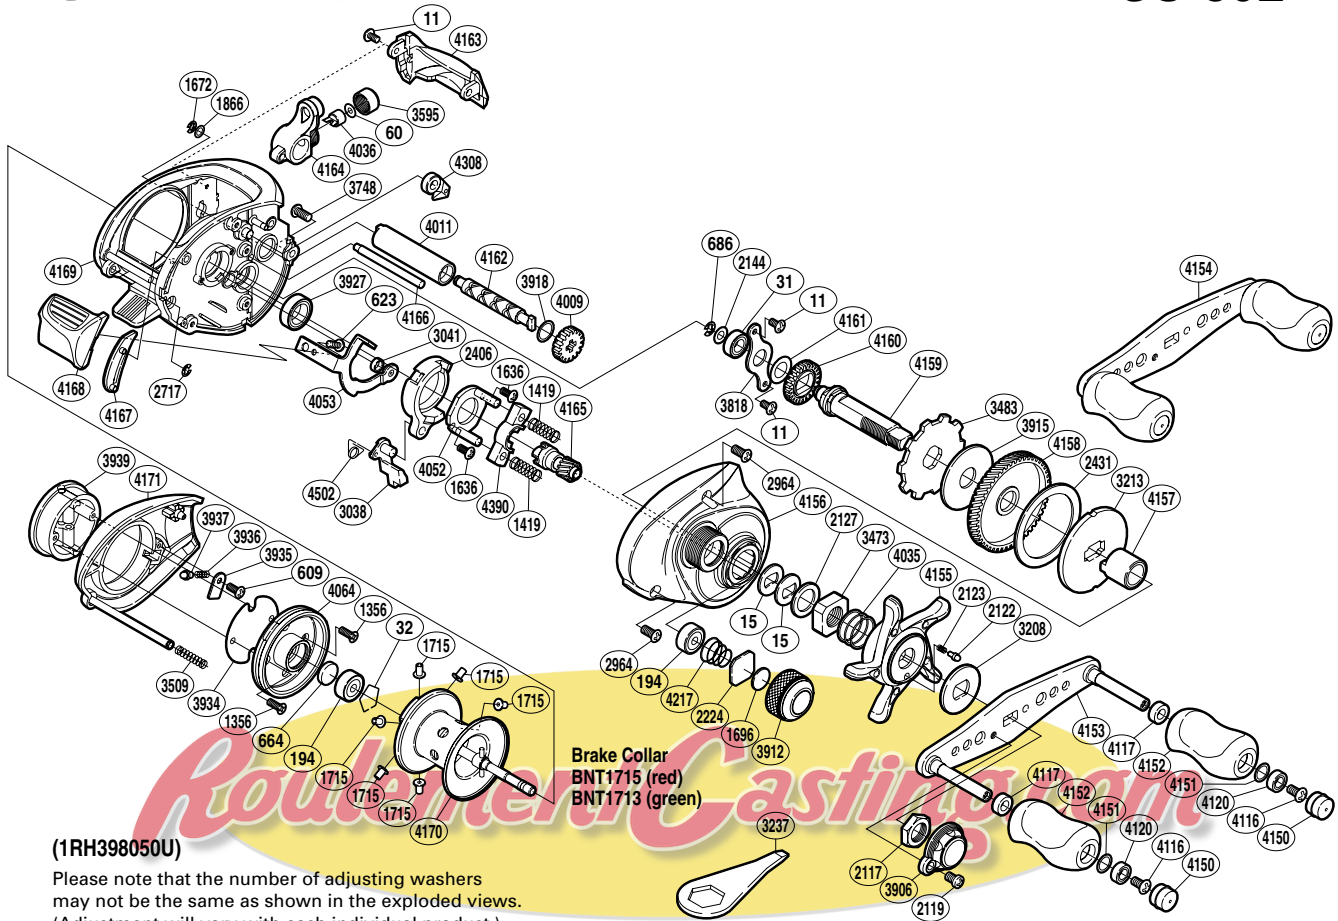

SHIMANO

CURADO A-RB

CU-50E

(1RH398050U)

Please note that the number of adjusting washers may not be the same as shown in the exploded views. (Adjustment will vary with each individual product.)

Part No.	Description	Part No.	Description	Part No.	Description
BNT0011	Screw	BNT3041	Clutch Plate Shaft Support	BNT4150	Handle Knob Seal
BNT0015	Drag Spring Washer	BNT3208	Star Drag Click Plate	BNT4151	Washer
BNT0031	Ball Bearing	BNT3213	Key Washer	BNT4152	Handle Knob
BNT0032	Bearing Retainer	BNT3473	Star Drag Nut	BNT4153	Handle Shank Assembly
BNT0060	Spacer	BNT3483	Anti-Reverse Ratchet	BNT4154	Handle Assembly
BNT0194	Ball Bearing	BNT3509	Side Plate Spring	BNT4155	Star Drag
BNT0609	Screw	BNT3595	Pawl Cap	BNT4156	Right Side Plate
BNT0623	Screw	BNT3748	Screw	BNT4157	Roller Clutch Inner Tube
BNT0664	Spacer B	BNT3818	Drive Shaft Retainer	BNT4158	Drive Gear
BNT0686	E Lock	BNT3906	Handle Retainer	BNT4159	Drive Shaft
BNT1356	Screw	BNT3912	Cast Control Cap	BNT4160	Idle Gear
BNT1419	Yoke Spring	BNT3915	Drag Washer	BNT4161	Washer
BNT1636	Screw	BNT3918	Washer	BNT4162	Worm Shaft
BNT1672	E Lock	BNT3927	Ball Bearing	BNT4163	Level Wind Protector
BNT1696	Cast Control Spacer	BNT3934	Brake Case Spacer	BNT4164	Line Guide
BNT1715	Brake Collar (red)	BNT3935	Brake Spring Retainer	BNT4165	Pinion Gear
BNT1866	Washer	BNT3936	Click Spring	BNT4166	Level Wind Guide
BNT2117	Handle Nut	BNT3937	Click Pin	BNT4167	Clutch Bar Guide
BNT2119	Screw	BNT3939	Turnkey Dial	BNT4168	Quick-Fire II Clutch Bar
BNT2122	Click Pin	BNT4009	Idle Gear	BNT4169	One-Piece Frame
BNT2123	Click Spring	BNT4011	Level Wind Guard	BNT4170	Spool Assembly
BNT2127	Star Drag Spacer	BNT4035	Star Drag Spring	BNT4171	Left Side Plate
BNT2144	Washer	BNT4036	Line Guide Pawl	BNT4217	Spool Tension Spring
BNT2224	Spool Tension Spacer	BNT4052	Clutch Cam Retainer	BNT4308	Anti-Reverse Pawl
BNT2406	Clutch Cam	BNT4053	Clutch Plate	BNT4390	Yoke
BNT2431	Drag Washer	BNT4064	Brake Case	BNT4502	Clutch Pawl Spring
BNT2717	E Lock	BNT4116	Screw		
BNT2964	Screw	BNT4117	Handle Knob Bushing	BNT1713	Brake Collar (green) (accessory)
BNT3038	Clutch Pawl	BNT4120	Ball Bearing	BNT3237	Wrench (accessory)