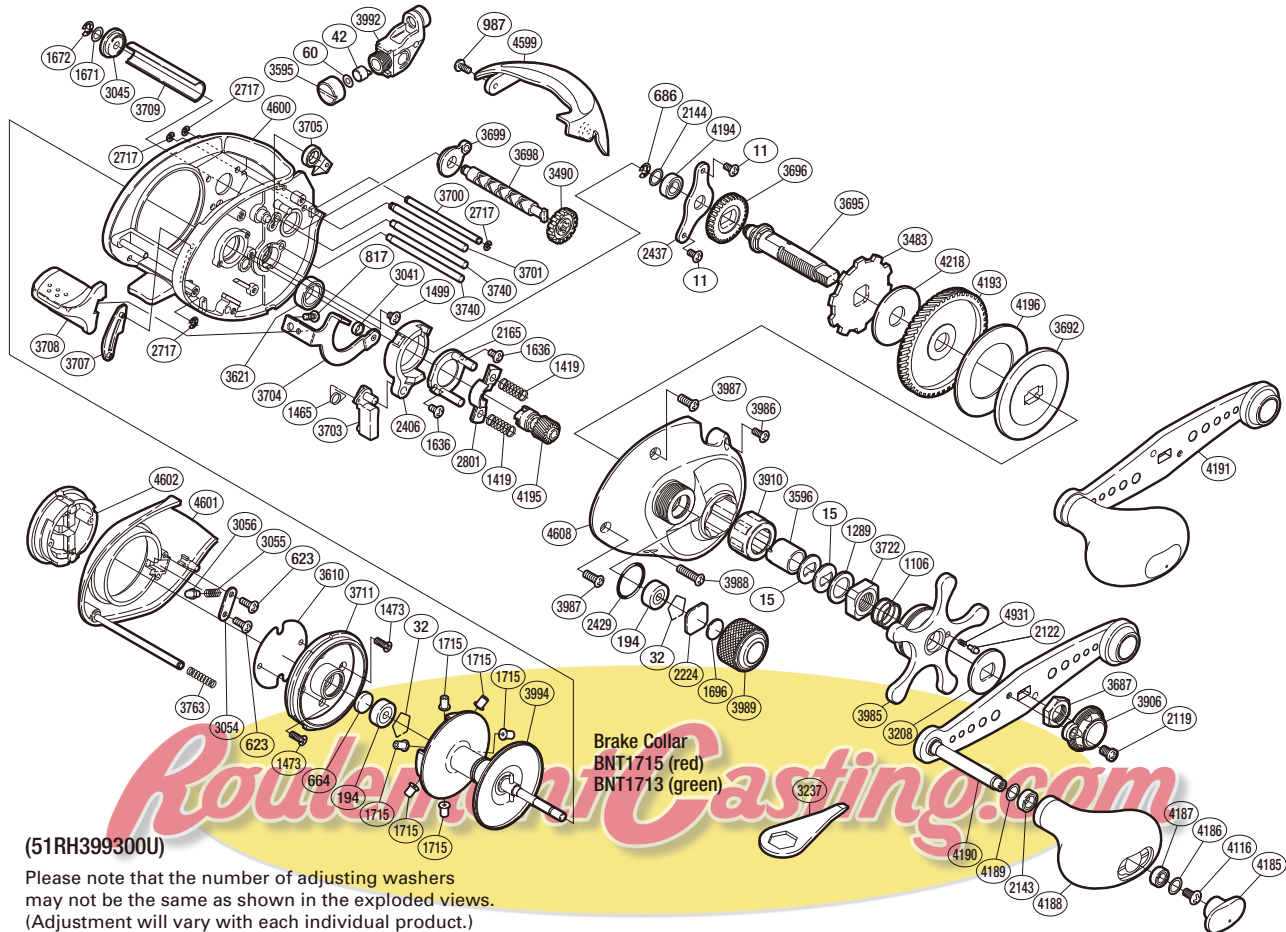

SHIMANO

CURADO

CU-300EJ

(51RH399300U)

Please note that the number of adjusting washers may not be the same as shown in the exploded views. (Adjustment will vary with each individual product.)

Part No.	Description	Part No.	Description	Part No.	Description
BNT0011	Screw	BNT2801	Yoke	BNT3910	Roller Clutch Bearing
BNT0015	Drag Spring Washer	BNT3041	Clutch Plate Shaft Support	BNT3985	Star Drag
BNT0032	Bearing Retainer	BNT3045	Worm Bushing B	BNT3986	Screw
BNT0042	Line Guide Pawl	BNT3054	Click Pin Retainer	BNT3987	Screw
BNT0060	Spacer	BNT3055	Click Spring	BNT3988	Screw
BNT0194	Ball Bearing	BNT3056	Click Pin	BNT3989	Cast Control Cap
BNT0623	Screw	BNT3208	Star Drag Click Plate	BNT3992	Line Guide
BNT0664	Spacer B	BNT3483	Anti-Reverse Ratchet	BNT3994	Spool Assembly
BNT0686	E Lock	BNT3490	Idle Gear	BNT4116	Screw
BNT0817	Screw	BNT3595	Pawl Cap	BNT4185	Handle Knob Seal
BNT0987	Screw	BNT3596	Roller Clutch Inner Tube	BNT4186	Washer
BNT1106	Star Drag Spring	BNT3610	Brake Case Spacer	BNT4187	Ball Bearing
BNT1289	Star Drag Spacer	BNT3621	Ball Bearing	BNT4188	Handle Knob
BNT1419	Yoke Spring	BNT3687	Handle Nut	BNT4189	Handle Knob Shaft Seal
BNT1465	Clutch Pawl Spring	BNT3692	Key Washer	BNT4190	Handle Shank Assembly
BNT1473	Screw	BNT3695	Drive Shaft	BNT4191	Handle Assembly
BNT1499	Screw	BNT3696	Idle Gear	BNT4193	Drive Gear
BNT1636	Screw	BNT3698	Worm Shaft	BNT4194	Ball Bearing
BNT1671	Washer	BNT3699	Worm Bushing A	BNT4195	Pinion Gear
BNT1672	E Lock	BNT3700	Line Guard	BNT4196	Drag Washer
BNT1696	Cast Control Spacer	BNT3701	Level Wind Guide	BNT4218	Drag Washer
BNT1715	Brake Collar (red)	BNT3703	Clutch Pawl	BNT4599	Thumb Rest
BNT2119	Screw	BNT3704	Clutch Plate	BNT4600	One-Piece Frame
BNT2122	Click Pin	BNT3705	Anti-Reverse Pawl	BNT4601	Left Side Plate
BNT2143	Ball Bearing	BNT3707	Clutch Bar Guide B	BNT4602	Turnkey Dial
BNT2144	Washer	BNT3708	Quick-Fire II Clutch Bar	BNT4608	Right Side Plate
BNT2165	Clutch Cam Retainer	BNT3709	Level Wind Guard	BNT4931	Click Spring
BNT2224	Spool Tension Spacer	BNT3711	Brake Case		
BNT2406	Clutch Cam	BNT3722	Star Drag Nut		
BNT2429	O Ring	BNT3740	Stabilizer Bar		
BNT2437	Drive Shaft Retainer	BNT3763	Side Plate Spring	BNT1713	Brake Collar (green) (accessory)
BNT2717	E Lock	BNT3906	Handle Retainer	BNT3237	Wrench (accessory)