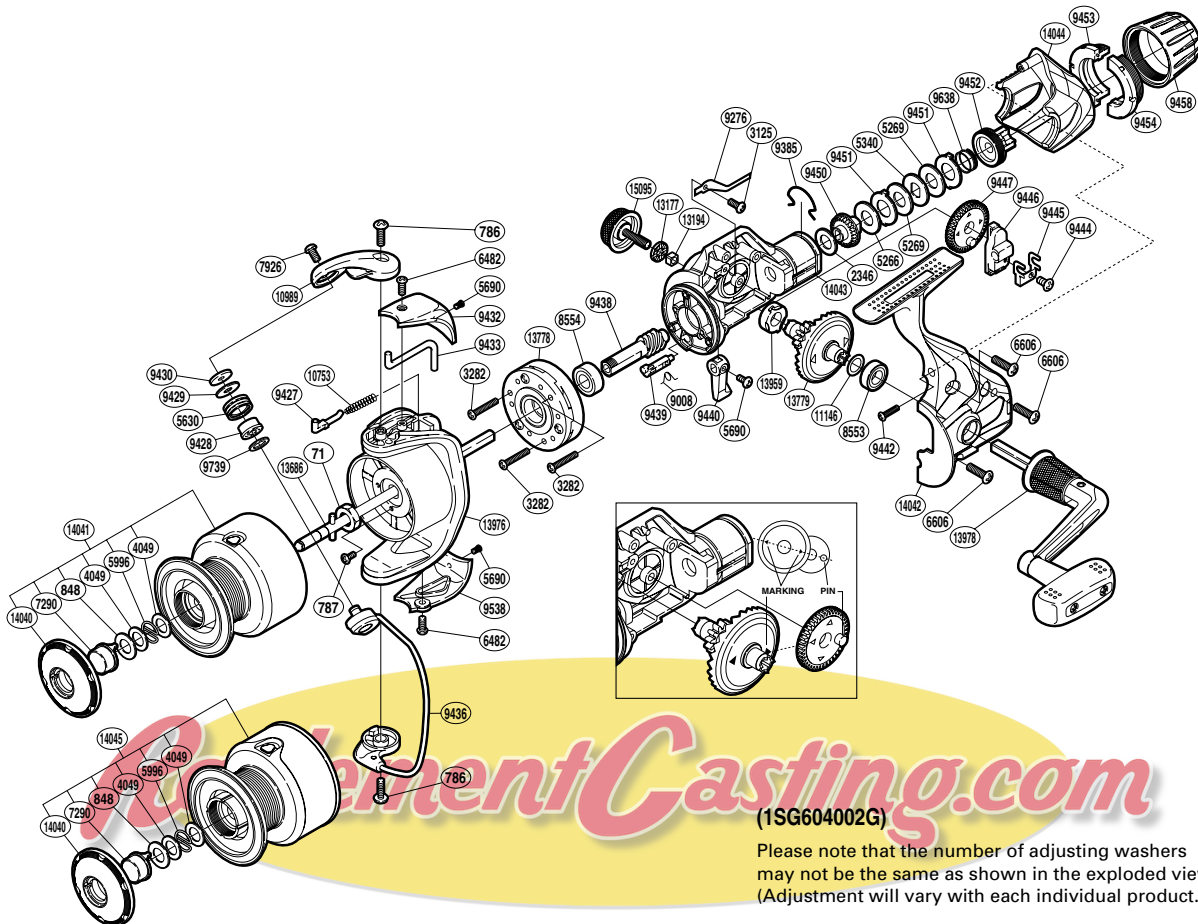

SHIMANO

CATANA

CAT-4000RB

Part No.	Description	Part No.	Description	Part No.	Description
RD 0071	Rotor Nut	RD 9385	Hold Click Spring	RD 9538	Bail Hold Support Guard
RD 0786	Screw	RD 9427	Bail Spring Guide	RD 9638	Drag Coil Spring
RD 0787	Screw	RD 9428	Line Roller Bushing	RD 9739	Bearing Spacer
RD 0848	Washer	RD 9429	Line Roller Spacer	RD10753	Bail Spring
RD 2346	Drag Washer	RD 9430	Line Roller Washer	RD10989	Bail Arm
RD 3125	Screw	RD 9432	Bail Spring Cover	RD11146	Washer
RD 3282	Screw	RD 9433	Bail Trip Lever	RD13177	Handle Screw Cap Spacer
RD 4049	Washer	RD 9436	Bail Assembly	RD13194	Handle Screw Lock
RD 5266	Drag Washer	RD 9438	Pinion Gear	RD13686	Main Shaft
RD 5269	Drag Washer	RD 9439	Anti-Reverse Cam	RD13778	Roller Clutch Assembly
RD 5340	Key Washer	RD 9440	Anti-Reverse Lever	RD13779	Drive Gear
RD 5630	Line Roller	RD 9442	Screw	RD13959	Drive Gear Bushing
RD 5690	Screw	RD 9444	Screw	RD13976	Rotor
RD 5996	Locking Spring	RD 9445	Oscillating Slider Retainer	RD13978	Handle Assembly
RD 6482	Screw	RD 9446	Oscillating Slider	RD14040	Push Button Collar
RD 6606	Screw	RD 9447	Oscillating Gear	RD14041	Spool Assembly
RD 7290	Push Button	RD 9450	Drag Shaft	RD14042	Side Cover
RD 7926	Screw	RD 9451	Eared Washer	RD14043	Body
RD 8553	Ball Bearing	RD 9452	Pressure Screw	RD14044	Rear Protector
RD 8554	Ball Bearing	RD 9453	Drag Programmer B1	RD15095	Handle Screw Cap
RD 9008	Anti-Reverse Cam Spring	RD 9454	Drag Programmer B2		
RD 9276	Drag Click	RD 9458	Drag Programmer A	RD14045	Spare Spool Assembly